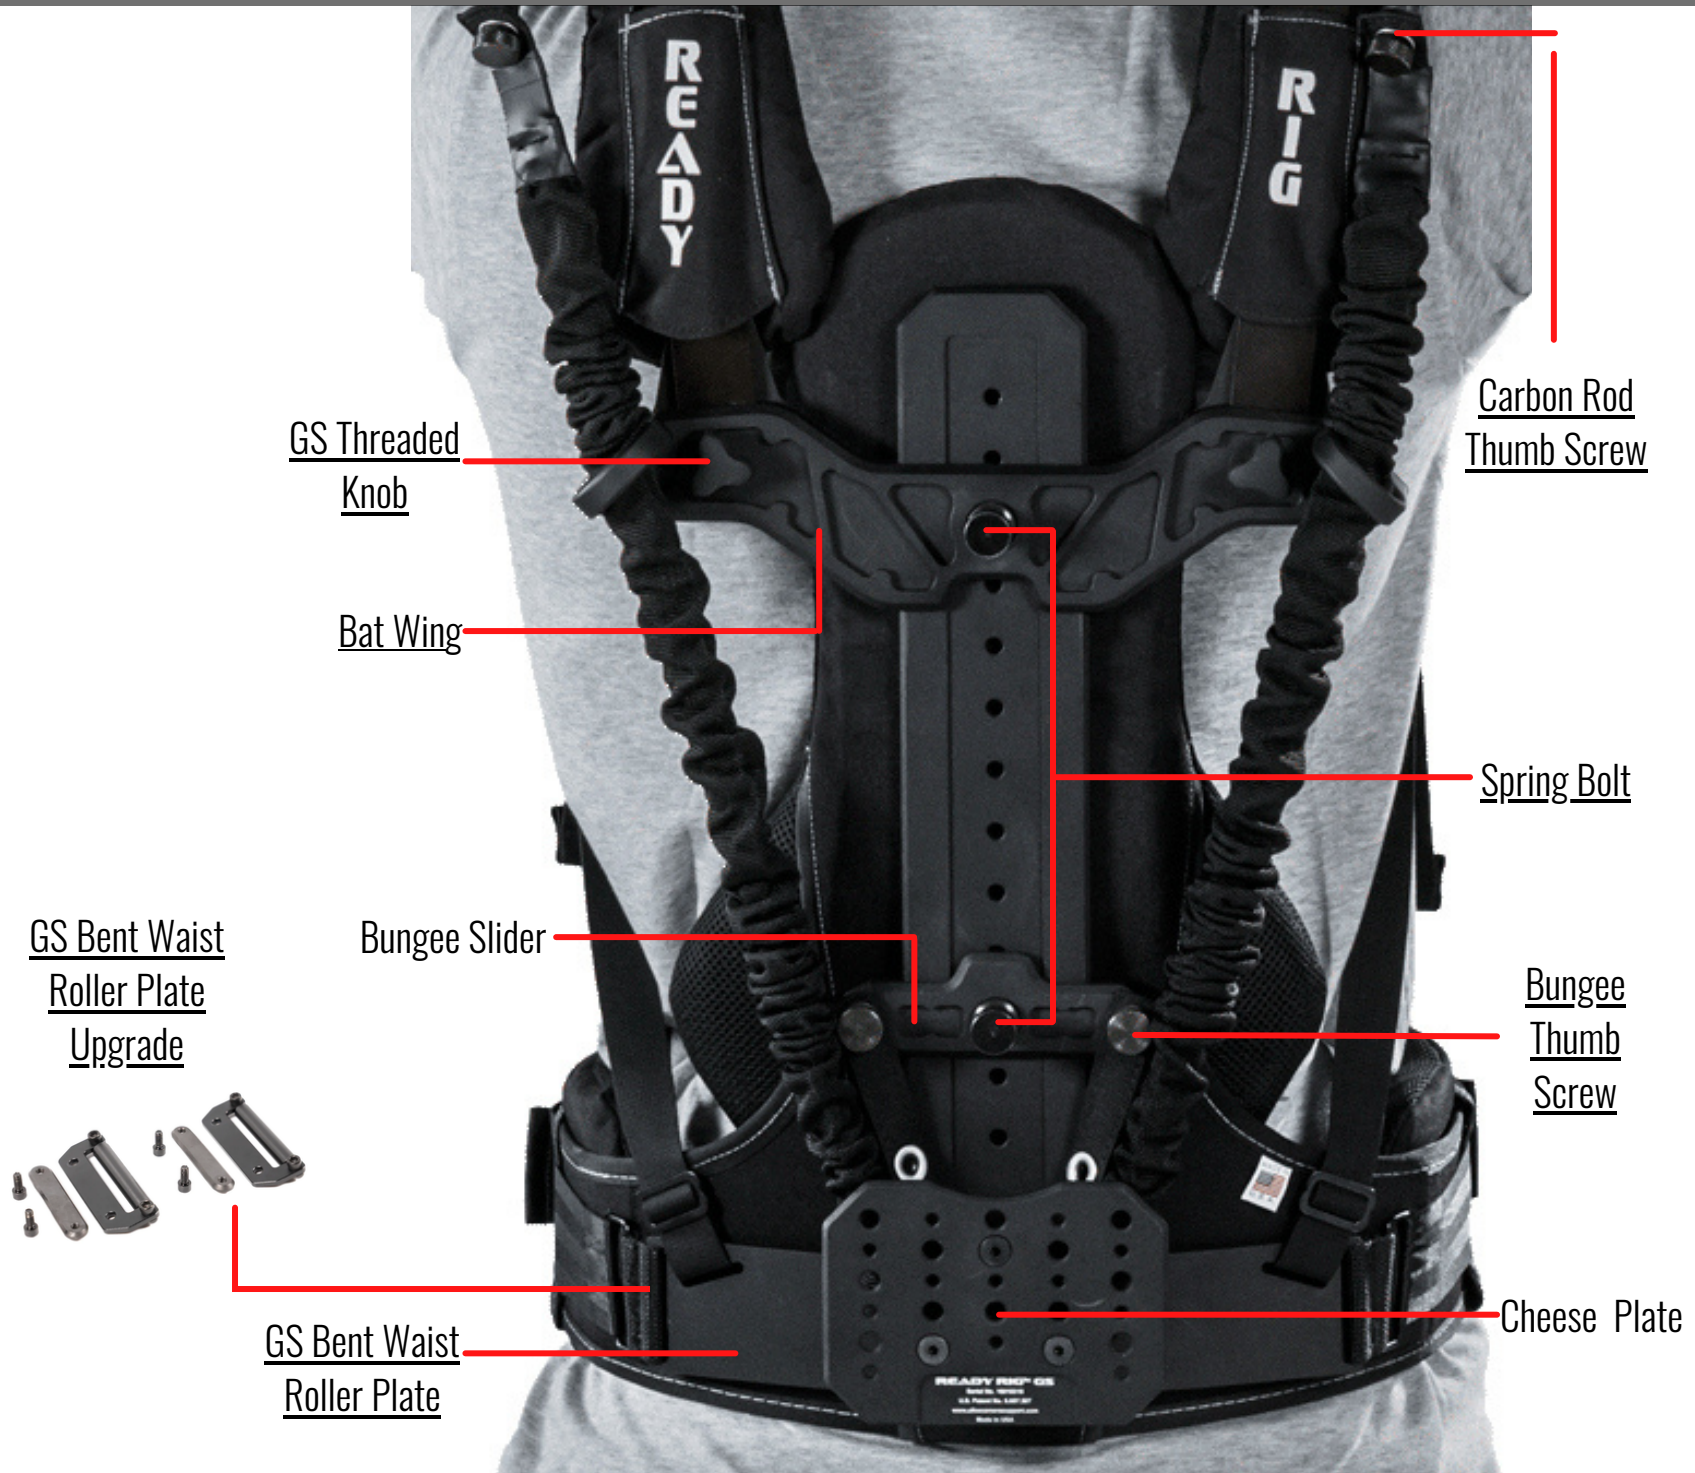

READYRIG®

READY RIG GS | READY RIG GS + PROARM
REPLACEMENT PART SELECTOR

version 2022.14.12

Table of Contents

- [1. Ready Rig GS - Front](#)
- [2. Ready Rig GS - Back](#)
- [3. Ready Rig GS + ProArm - Front](#)
- [4. Ready Rig GS + ProArm - Back](#)
- [5. ProArm - Detail](#)

CLICK ON THE PART NAME THAT NEEDS TO BE REPLACED. YOU WILL AUTOMATICALLY BE DIRECTED TO THE PART PAGE ON OUR WEBSITE.

GS Threaded Knob

Bat Wing

GS Bent Waist Roller Plate Upgrade

GS Bent Waist Roller Plate

Bungee Slider

Carbon Rod Thumb Screw

Spring Bolt

Bungee Thumb Screw

Cheese Plate

Spring Bolt

Universal Gimbal Attachment

ProArm Fulcrum Clamp