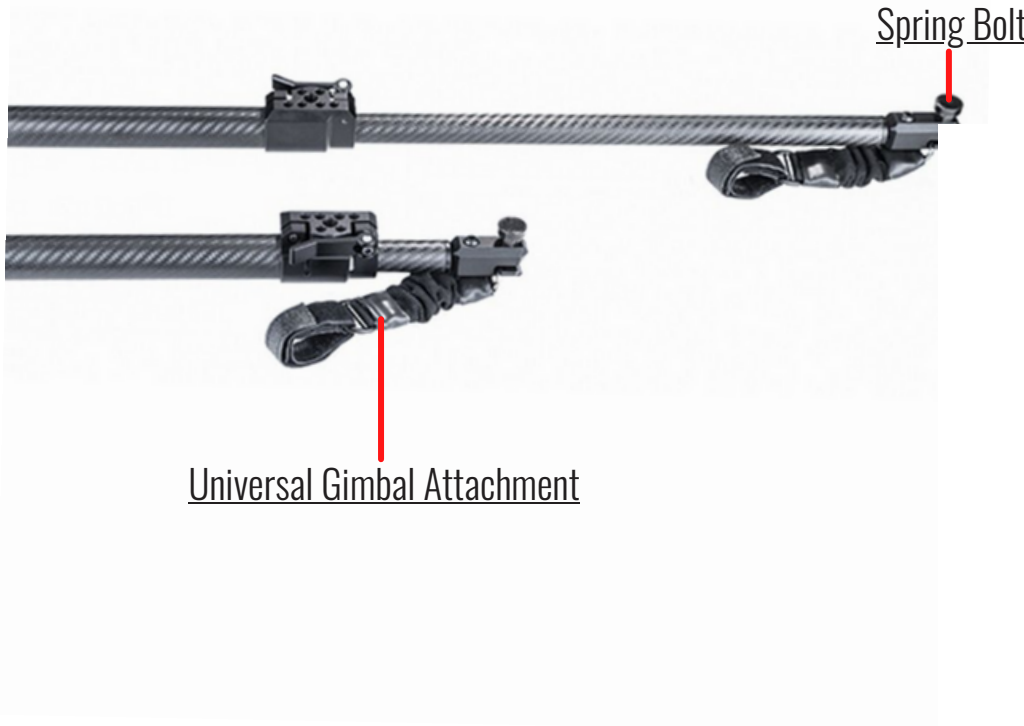

CLICK ON THE PART NAME THAT NEEDS TO BE REPLACED. YOU WILL AUTOMATICALLY BE DIRECTED TO THE PART PAGE ON OUR WEBSITE.

GS Threaded Knob

Bat Wing

GS Bent Waist Roller Plate Upgrade

GS Bent Waist Roller Plate

Bungee Slider

Carbon Rod Thumb Screw

Spring Bolt

Bungee Thumb Screw

Cheese Plate

Spring Bolt

Universal Gimbal Attachment

ProArm Fulcrum Clamp