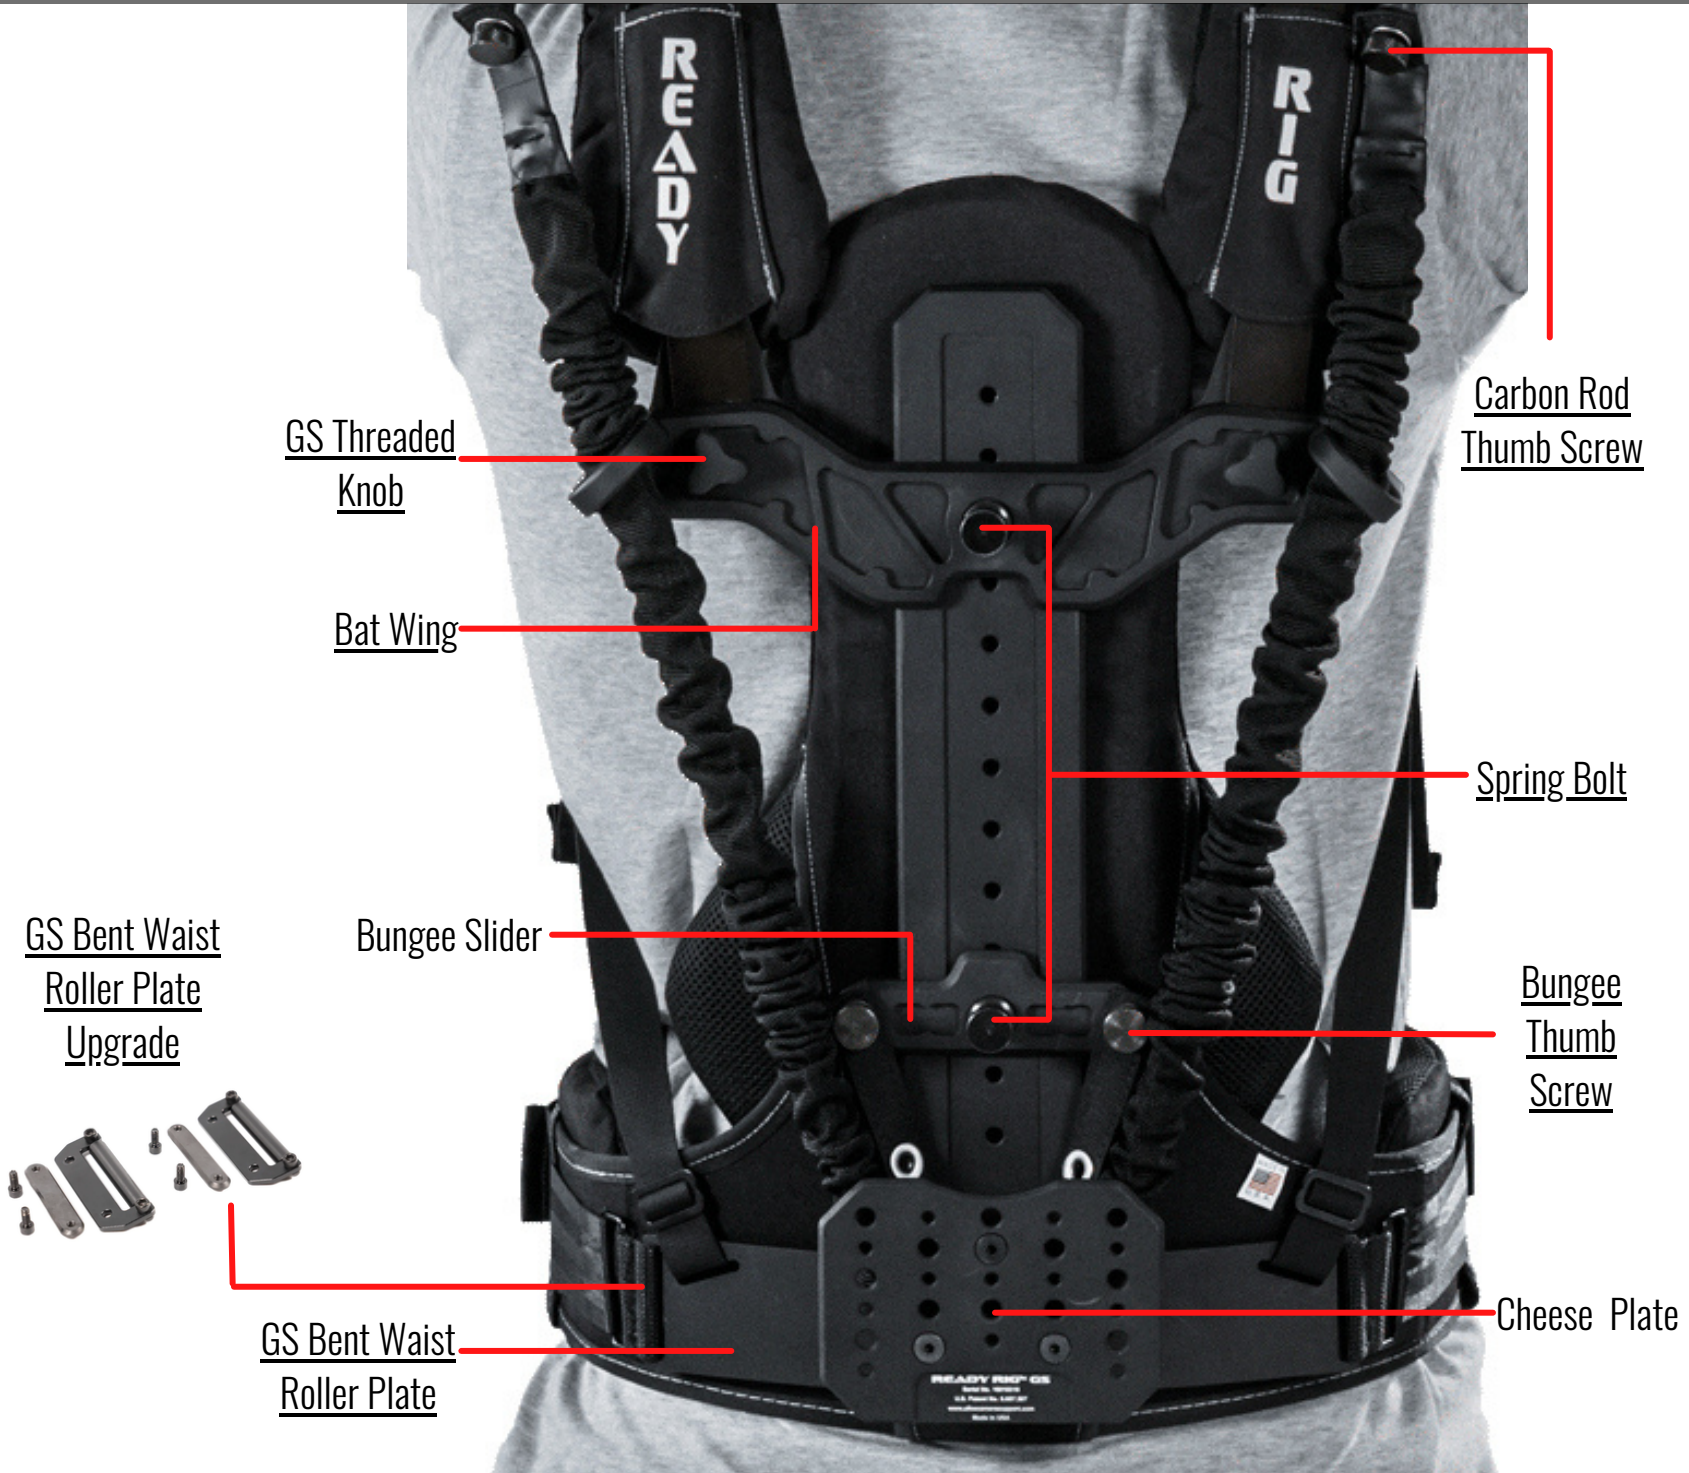

READYRIG®

READY RIG GS | READY RIG GS + PROARM
REPLACEMENT PART SELECTOR

version 2022.14.12

Table of Contents

- [1. Ready Rig GS - Front](#)
- [2. Ready Rig GS - Back](#)
- [3. Ready Rig GS + ProArm - Front](#)
- [4. Ready Rig GS + ProArm - Back](#)
- [5. ProArm - Detail](#)

CLICK ON THE PART NAME THAT NEEDS TO BE REPLACED. YOU WILL AUTOMATICALLY BE DIRECTED TO THE PART PAGE ON OUR WEBSITE.

GS Threaded Knob

Bat Wing

GS Bent Waist Roller Plate Upgrade

GS Bent Waist Roller Plate

Bungee Slider

Carbon Rod Thumb Screw

Spring Bolt

Bungee Thumb Screw

Cheese Plate

Spring Bolt

Universal Gimbal Attachment

ProArm Fulcrum Clamp