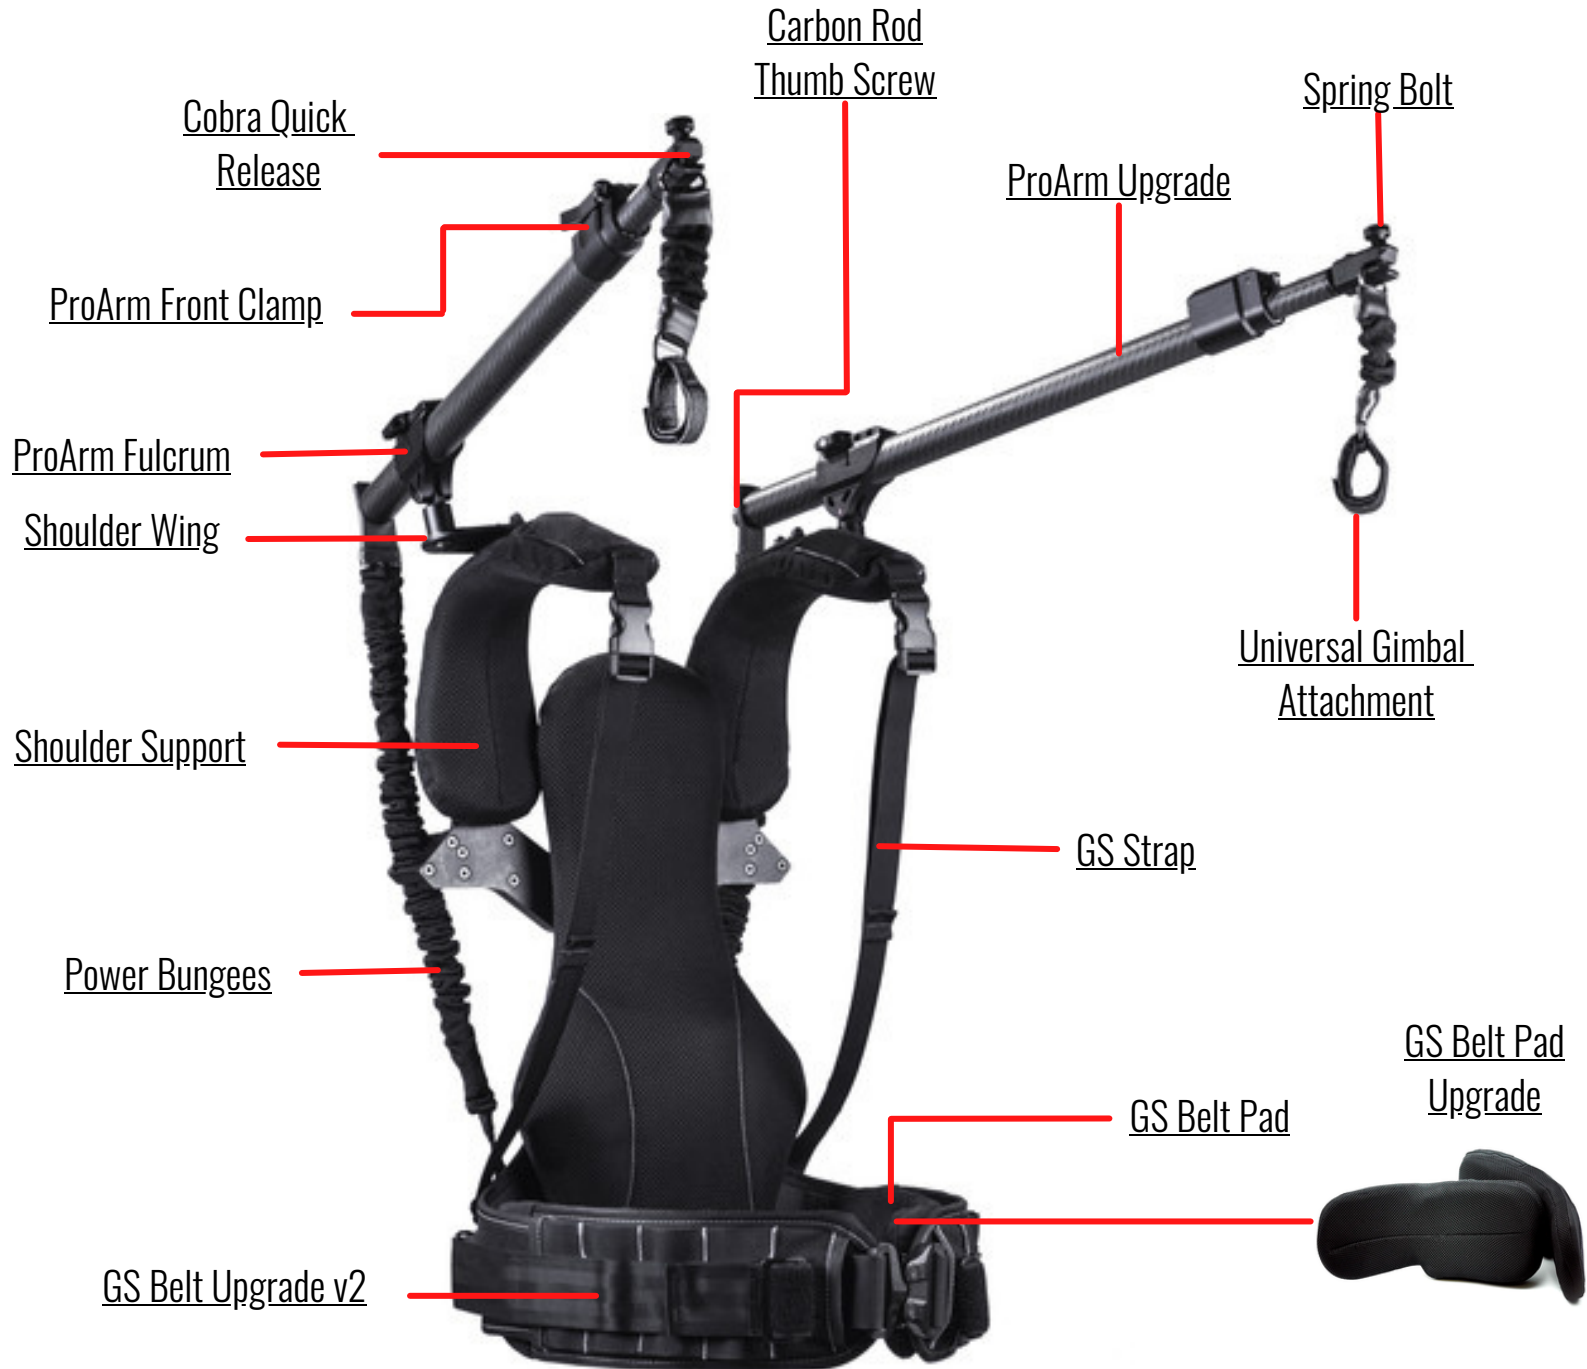

READYRIG®

READY RIG GS | READY RIG GS + PROARM
REPLACEMENT PART SELECTOR

version 2022.14.12

Table of Contents

- [1. Ready Rig GS - Front](#)
- [2. Ready Rig GS - Back](#)
- [3. Ready Rig GS + ProArm - Front](#)
- [4. Ready Rig GS + ProArm - Back](#)
- [5. ProArm - Detail](#)

CLICK ON THE PART NAME THAT NEEDS TO BE REPLACED. YOU WILL AUTOMATICALLY BE DIRECTED TO THE PART PAGE ON OUR WEBSITE.

GS Threaded Knob

Bat Wing

GS Bent Waist Roller Plate Upgrade

GS Bent Waist Roller Plate

Bungee Slider

Carbon Rod Thumb Screw

Spring Bolt

Bungee Thumb Screw

Cheese Plate

Spring Bolt

Universal Gimbal Attachment

ProArm Fulcrum Clamp

ProArms Shoulder Fulcrum Hardware Kit

Pivot Shoulder Bolt Set

ProArm Front Clamp

ProArms Front Clamp Hardware