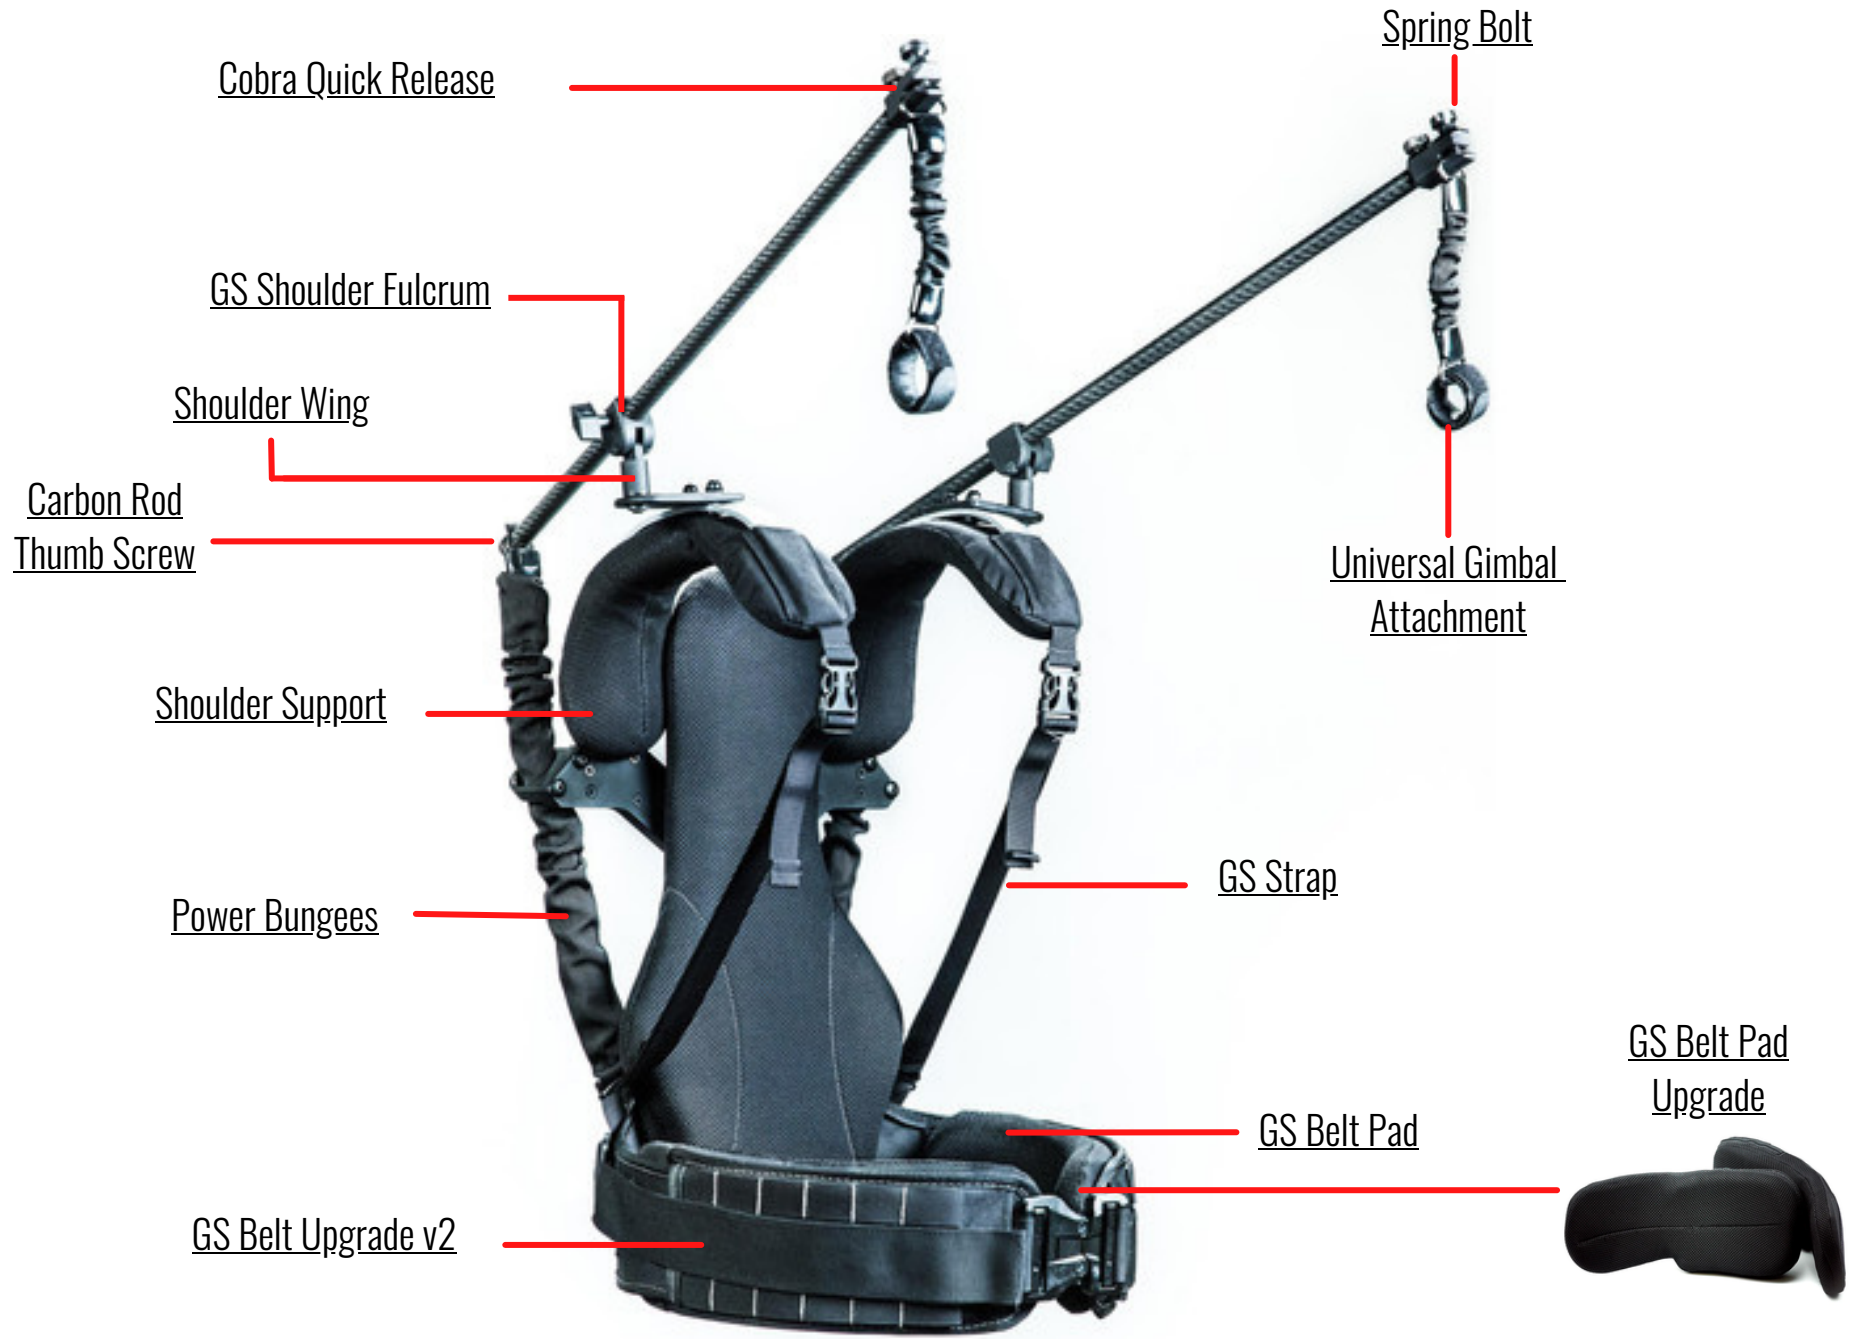

READYRIG®

READY RIG GS | READY RIG GS + PROARM
REPLACEMENT PART SELECTOR

version 2022.14.12

Table of Contents

- [1. Ready Rig GS - Front](#)
- [2. Ready Rig GS - Back](#)
- [3. Ready Rig GS + ProArm - Front](#)
- [4. Ready Rig GS + ProArm - Back](#)
- [5. ProArm - Detail](#)

CLICK ON THE PART NAME THAT NEEDS TO BE REPLACED. YOU WILL AUTOMATICALLY BE DIRECTED TO THE PART PAGE ON OUR WEBSITE.

GS Threaded Knob

Bat Wing

GS Bent Waist Roller Plate Upgrade

GS Bent Waist Roller Plate

Bungee Slider

Carbon Rod Thumb Screw

Spring Bolt

Bungee Thumb Screw

Cheese Plate

Spring Bolt

Universal Gimbal Attachment

ProArm Fulcrum Clamp