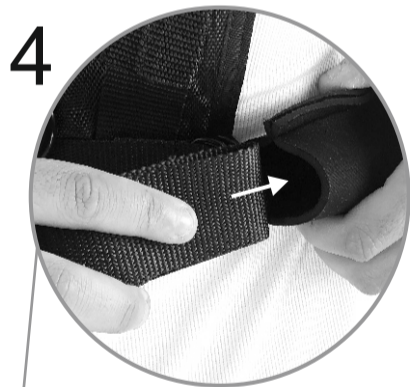

WARRANTY:

Register warranty within 15 days of purchase visit: Warranty.QuickPlaySport.com or scan this code:

FRONT

TUCK AWAY STRAPS

BACK

1 FEED THROUGH LOOPS

3 PULL ON FABRIC TO TIGHTEN

CARABINER CLIP TO ATTACH TO SLED

FRONT

TUCK AWAY STRAPS

BACK

1 FEED THROUGH LOOPS

3 PULL ON FABRIC TO TIGHTEN

CARABINER CLIP TO ATTACH TO SLED