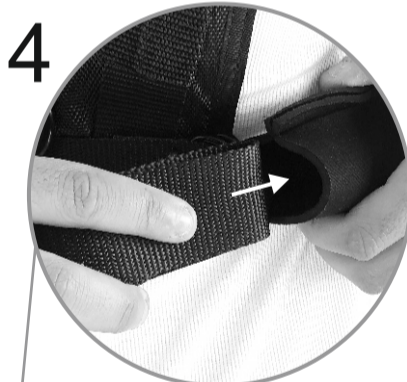

WARRANTY:

Register warranty within 15 days of purchase visit: Warranty.QuickPlaySport.com or scan this code:

FRONT

TUCK AWAY STRAPS

BACK

1 FEED THROUGH LOOPS

3 PULL ON FABRIC TO TIGHTEN

CARABINER CLIP TO ATTACH TO SLED

FRONT

TUCK AWAY STRAPS

BACK

1 FEED THROUGH LOOPS

3 PULL ON FABRIC TO TIGHTEN

CARABINER CLIP TO ATTACH TO SLED