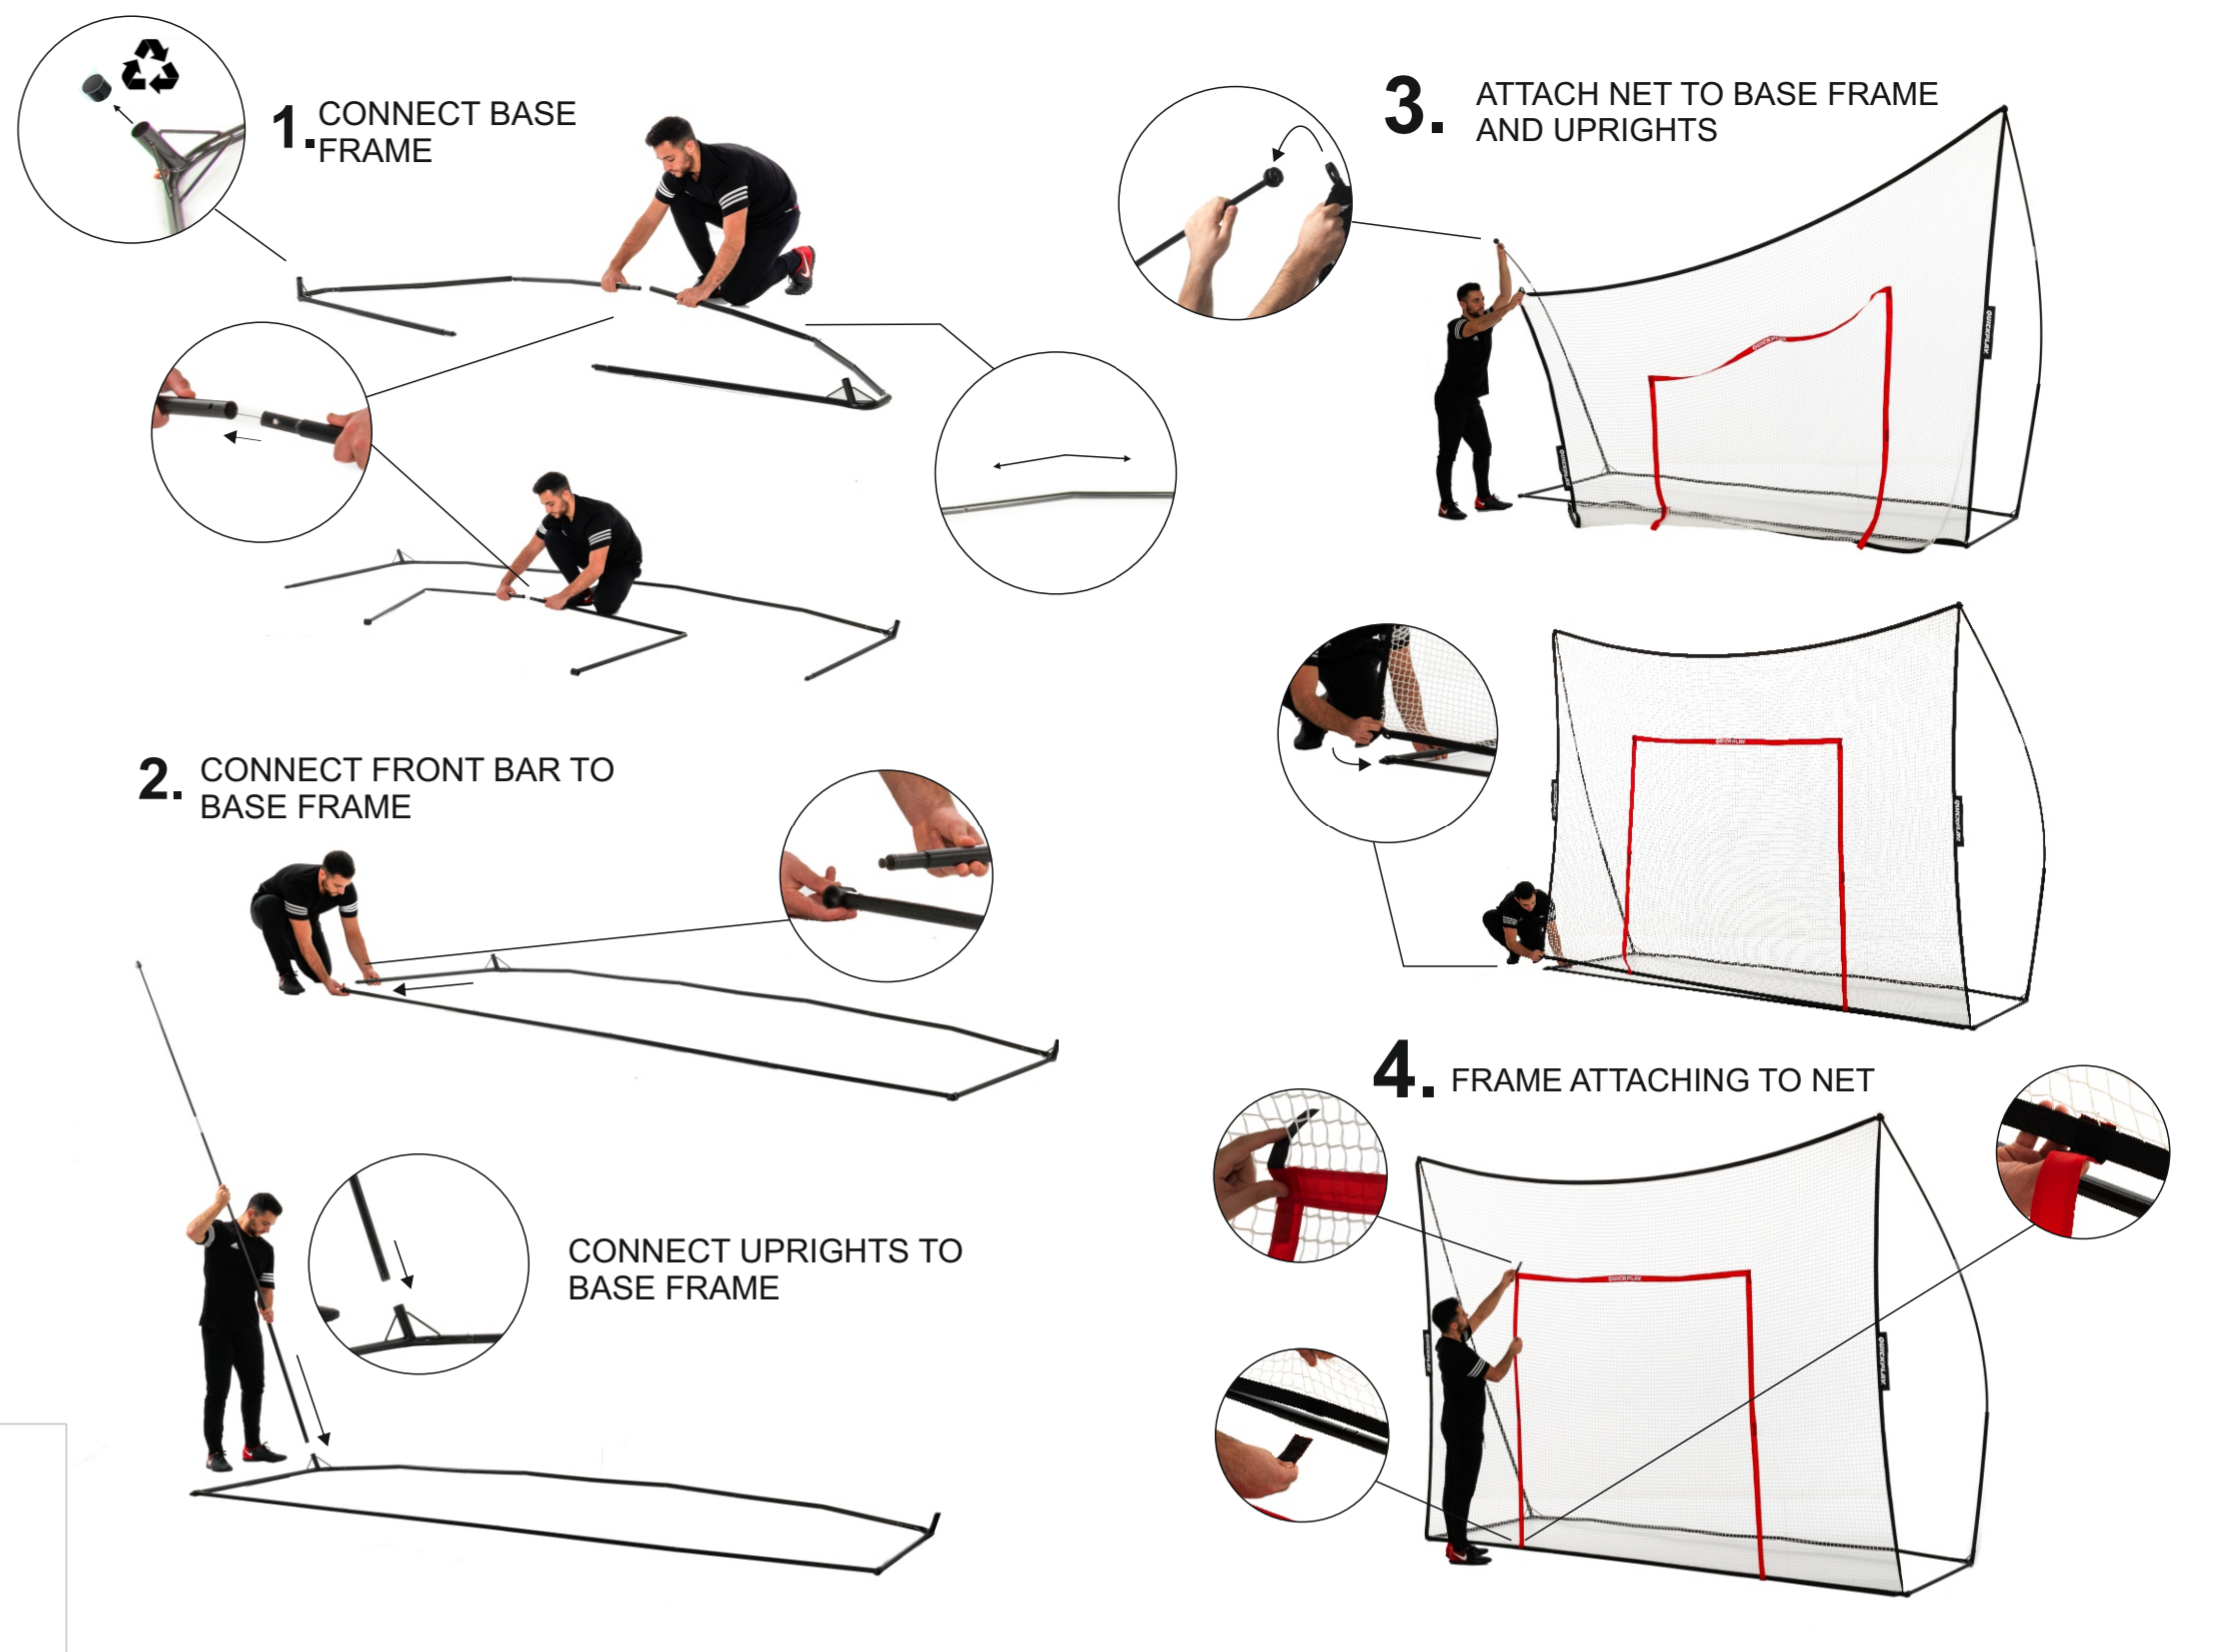

### BOUNDARY NET

#### CONTENTS:

- A - PRE-CONNECTED BASE FRAME
- B - UPRIGHTS
- C - NET
- D - GROUND PEGS
- E - CARRY BAG

ATTACH FABRIC LOOP TO TOP AND BOTTOM CONNECTOR REPEAT ON BOTH SIDES

TOP CONNECTOR

BOTTOM CONNECTOR

WRAP RED STRAP AROUND BLACK WEBBING AND SECURE IN PLACE