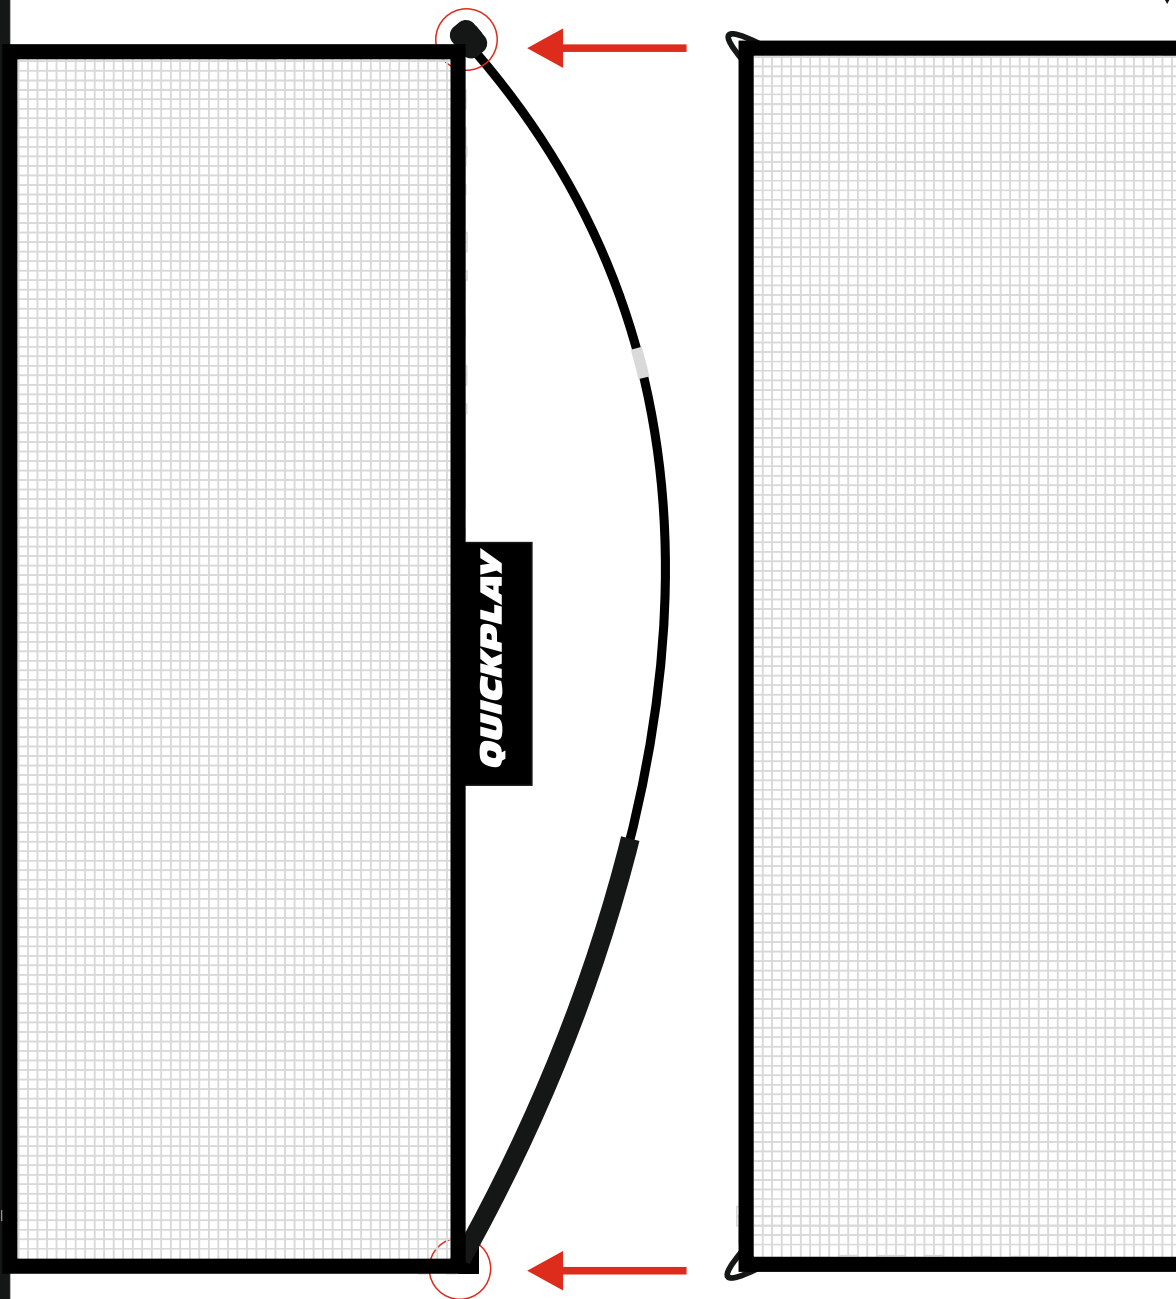

ATTACHING EXTENSION NET

EXTENDER NET

4.

ATTACH FABRIC LOOP TO TOP AND BOTTOM CONNECTOR
REPEAT ON BOTH SIDES

TOP CONNECTOR

BOTTOM CONNECTOR

BOUNDARY NET CONFIGURATIONS

STANDARD BOUNDARY NET

CRICKET BOUNDARY NET

OPEN BOUNDARY NET

TOP VIEW

VELCRO LOOP

VELCRO HOOK

5.
WRAP RED STRAP
AROUND BLACK WEBBING
AND SECURE IN PLACE