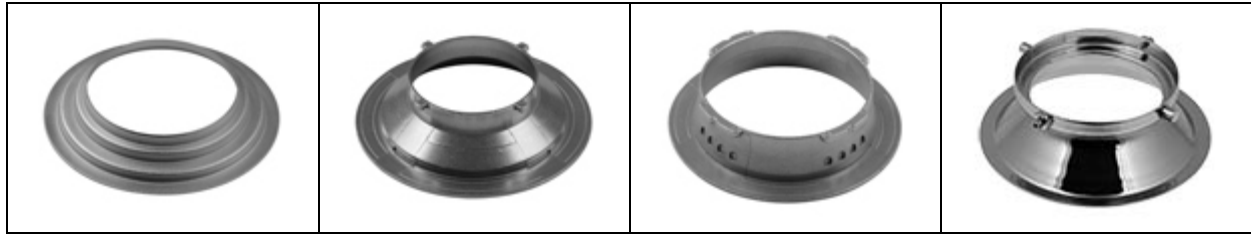

Novatron	Photogenic	Profoto	Quantum Qflash
Novatron FC-Series Novatron M-Series	Norman ML (ML400 & ML600) Photogenic StudioMax Series Powerlight PL-Series	Profoto	TRIO Basic Flash TRIO Flash T5D-R X5DR

Speedotron	Universal**		
Speedotron Black Line Speedotron Brown Line	3-6" Diameter Strobes Fotodiox D-Series Flashpoint Budget Studio Monolights Godox Mini & Smart Series Neewer Strobes (most) Photogenic PG Series 'No-Name' Strobes		

**Works on Standard Softboxes only, will not work on 'EZ-Pro' Softboxes or Beauty Dishes.