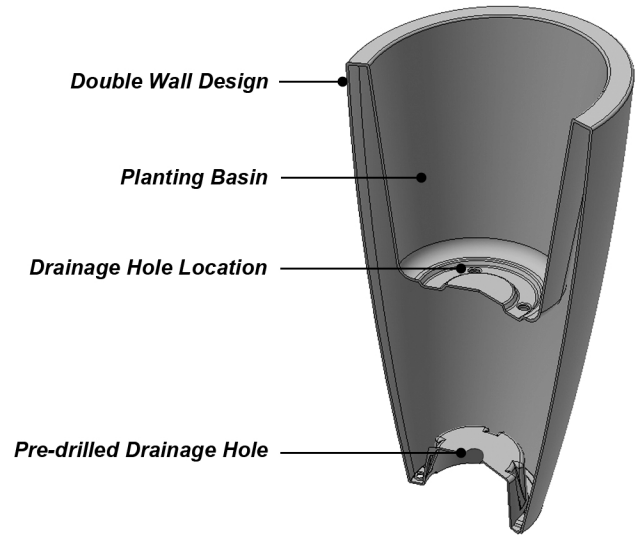

Modesto designer planters

Polyresin Planter
Indoor/Outdoor Use
UV Protected
Shock Resistant

GENERAL INFORMATION:

- Molded from durable, all-weather polyethylene.
- The polyethylene construction is designed to withstand cold temperatures but winter storage in a shed or garage is recommended in extremely cold conditions.
- Drainage holes required when using the planter outdoors.
- Rinse clean with a garden hose; for a deeper clean, use a power washer.
- **15-year** warranty for residential use, **5-year** warranty for commercial use.

INSTALLATION TIPS:

For outdoor use drill 1.3 cm (1/2 in) drainage holes in the marked locations. There are 3 recessed areas in the bottom of the planter basin

Planter comes with a pre-drilled hole in the planter basin. For added stability, fill the lower cavity with crushed gravel or pea stone. Seal up the hole with the red plug provided.

The planter comes with a pre-drilled drainage hole in the bottom cavity.