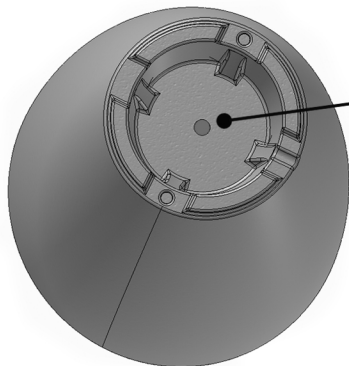

Modesto designer planters

Polyresin Planter
Indoor/Outdoor Use
UV Protected
Shock Resistant

GENERAL INFORMATION:

- Molded from durable, all-weather polyethylene.
- The polyethylene construction is designed to withstand cold temperatures but winter storage in a shed or garage is recommended in extremely cold conditions.
- Drainage holes required when using the planter outdoors.
- Rinse clean with a garden hose; for a deeper clean, use a power washer.
- **15-year** warranty for residential use, **5-year** warranty for commercial use.

INSTALLATION TIPS:

For outdoor use drill 1.3 cm (1/2 in) drainage holes in the marked locations. There are 3 recessed areas in the bottom of the planter basin

Planter comes with a pre-drilled hole in the planter basin. For added stability, fill the lower cavity with crushed gravel or pea stone. Seal up the hole with the red plug provided.

The planter comes with a pre-drilled drainage hole in the bottom cavity.