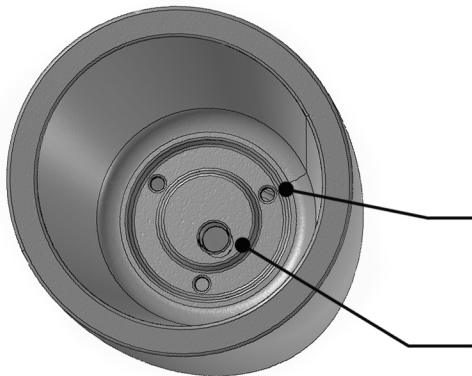

Modesto designer planters

Polyresin Planter
Indoor/Outdoor Use
UV Protected
Shock Resistant

GENERAL INFORMATION:

- Molded from durable, all-weather polyethylene.
- The polyethylene construction is designed to withstand cold temperatures but winter storage in a shed or garage is recommended in extremely cold conditions.
- Drainage holes required when using the planter outdoors.
- Rinse clean with a garden hose; for a deeper clean, use a power washer.
- **15-year** warranty for residential use, **5-year** warranty for commercial use.

INSTALLATION TIPS:

For outdoor use drill 1.3 cm (1/2 in) drainage holes in the marked locations. There are 3 recessed areas in the bottom of the planter basin

Planter comes with a pre-drilled hole in the planter basin. For added stability, fill the lower cavity with crushed gravel or pea stone. Seal up the hole with the red plug provided.

The planter comes with a pre-drilled drainage hole in the bottom cavity.