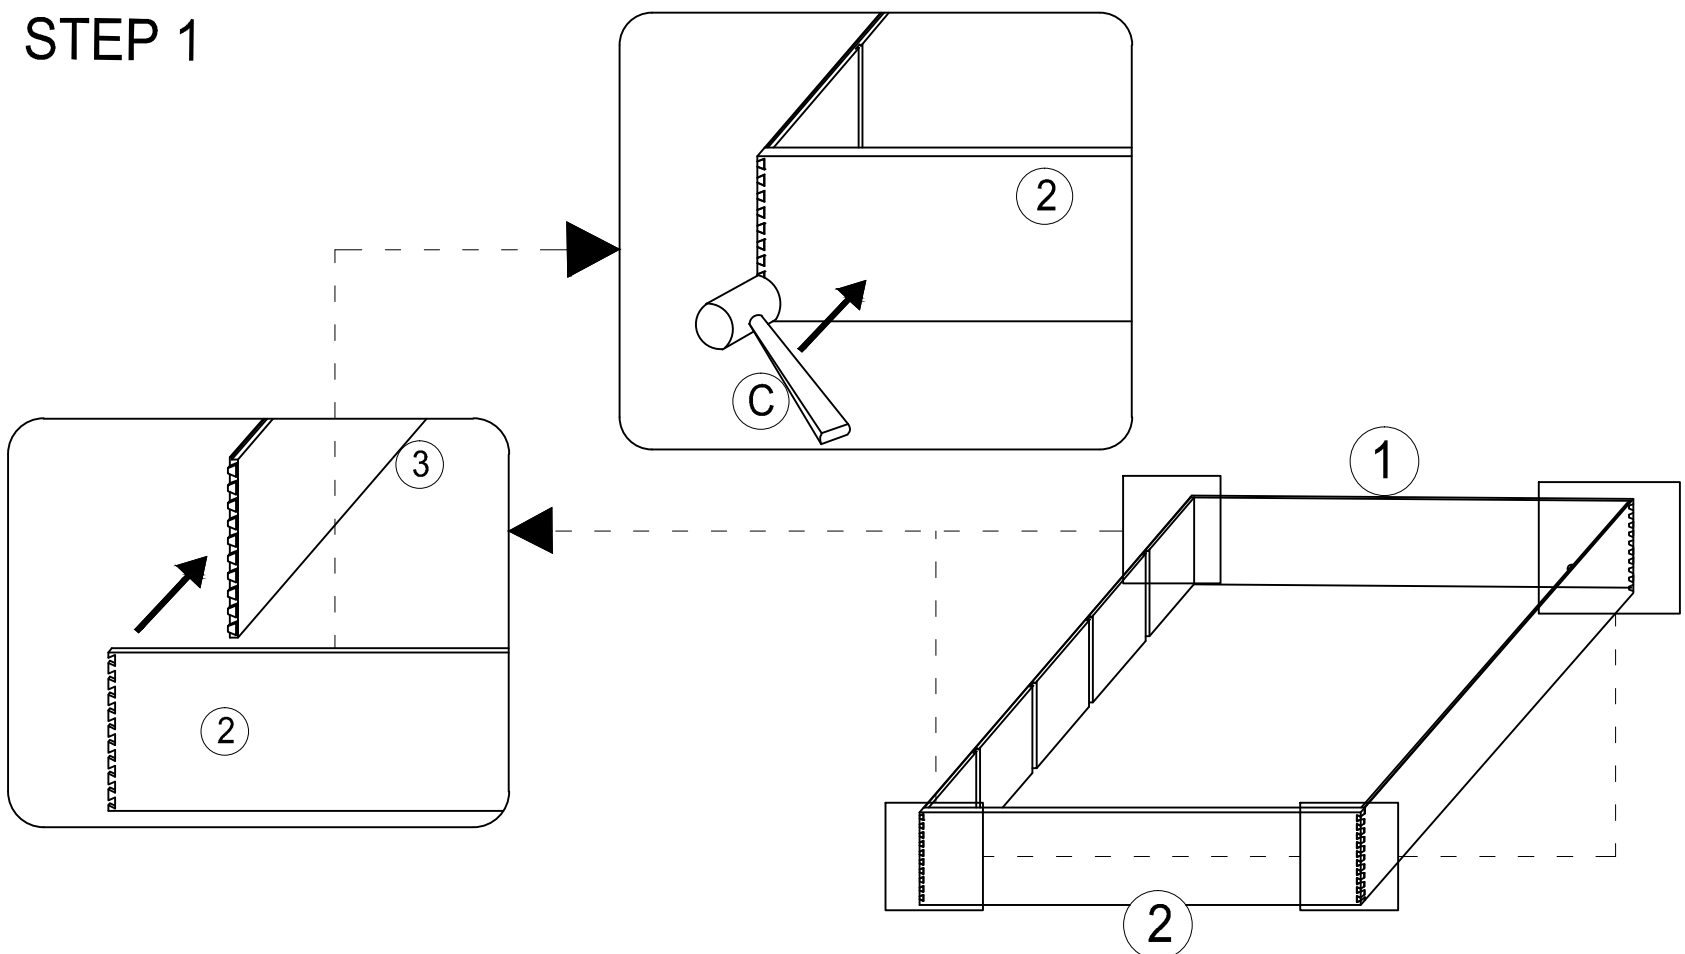

Recommended for assembly:

STEP 1