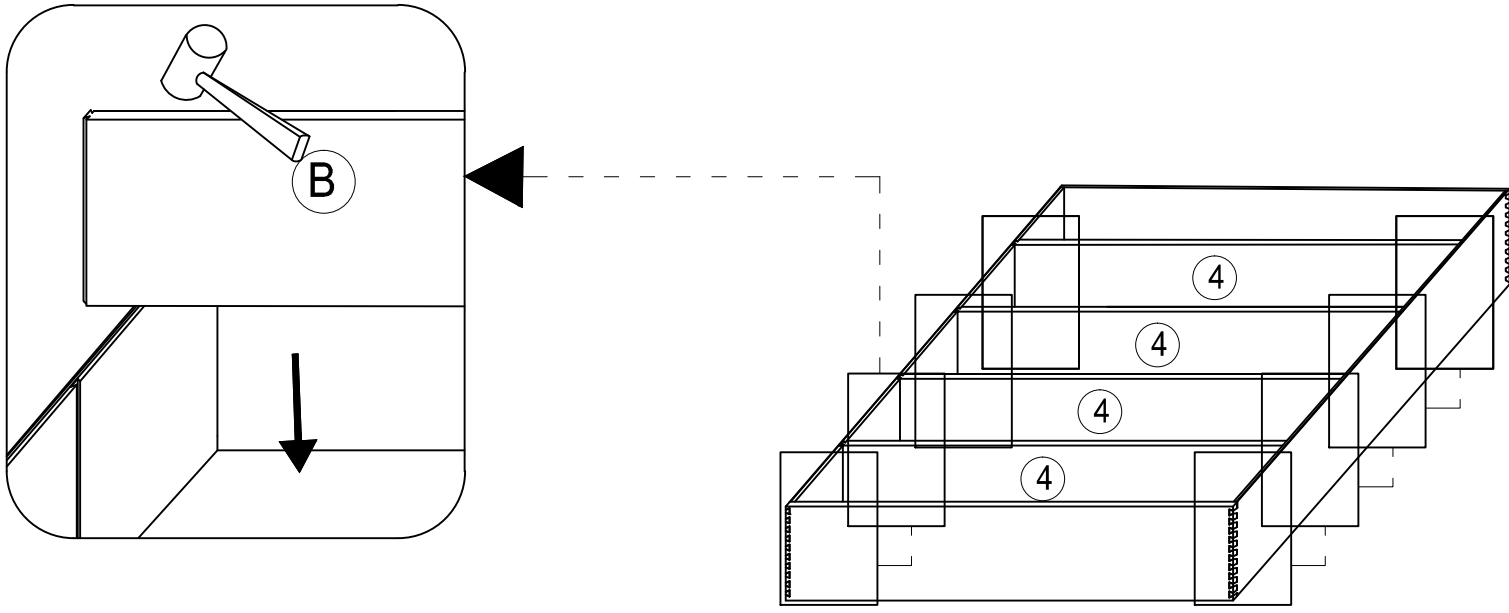

B2C FURNITURE

MODERN HARDWOOD FURNITURE

STAX HARDWOOD BOOKCASE (NARROW) ASSEMBLY INSTRUCTIONS

PARTS LIST		
No.	HARDWARE	Qty.
A	PANHEAD M3.5 X 16MM 	48
B	MERLOT 	1

PARTS LIST		
No.	PART LIST FOR FRAME	Qty.
1	TOP PANEL	1
2	BOTTOM PANEL	1
3	SIDE PANEL	2
4	SHELF	4
5	BACK PANEL	1

Assembly Tips:

Remove hardware from box and sort by the size parts and hardware for frame and drawers to check that all hardware and parts are present before assembling. Follow instructions below in proper sequence to ensure fast, easy and correct assembly.

Recommended for assembly:

STEP 1

STEP 2

STEP 4