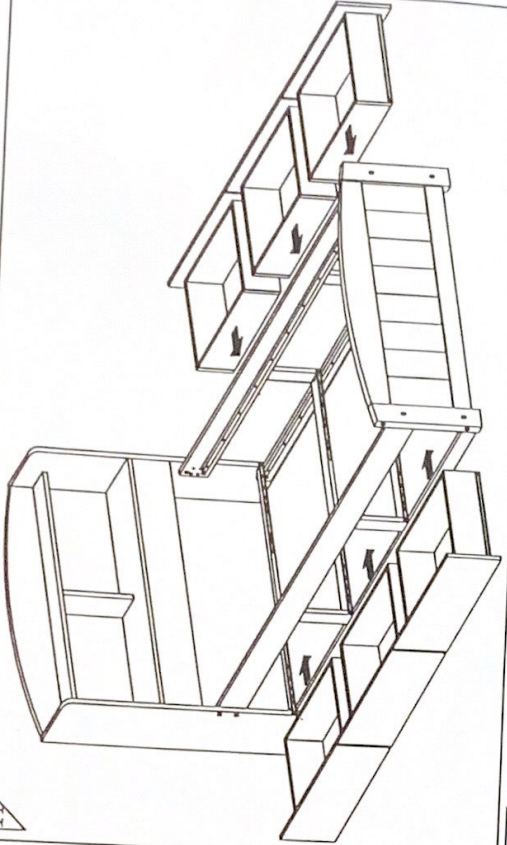

ASSEMBLY INSTRUCTION

RIO SINGLE BED WITH 6 DRAWERS

1.		x 10	2.		x 10	3.		x 24	4.		x 88	5.		x 4	6.		x 8
7.		x 6	8.		x 6	9.		x 1	10.		x 4	11.		x 8	12.		x 14
1/5																	

RIO SINGLE BED WITH 6 DRAWERS

x 1 M4 ALLEN KEY WITH BALL

4

6. x 4 M6 x 13mm

x 4 M4 ALLEN KEY WITH BALL

x 1 M6 x 110mm

RIO SINGLE BED WITH 6 DRAWERS

- | | | | |
|----|------|--|------------------------|
| 4. | x 12 | | M4 x 32mm |
| 5. | x 4 | | M6 x 70mm |
| 6. | x 4 | | M6 x 13mm |
| 7. | x 4 | | JCN NUT |
| 8. | x 6 | | M6 x 35mm |
| 9. | x 1 | | M4 ALLEN KEY WITH BALL |

- | | | | |
|-----|-----|--|------------------------|
| 11. | x 8 | | M6 x 50mm |
| 9. | x 1 | | M4 ALLEN KEY WITH BALL |

RIO SINGLE BED WITH 6 DRAWERS

11

4.  x 24
M4 x 32mm

12

4.  x 28
M4 x 32mm

10