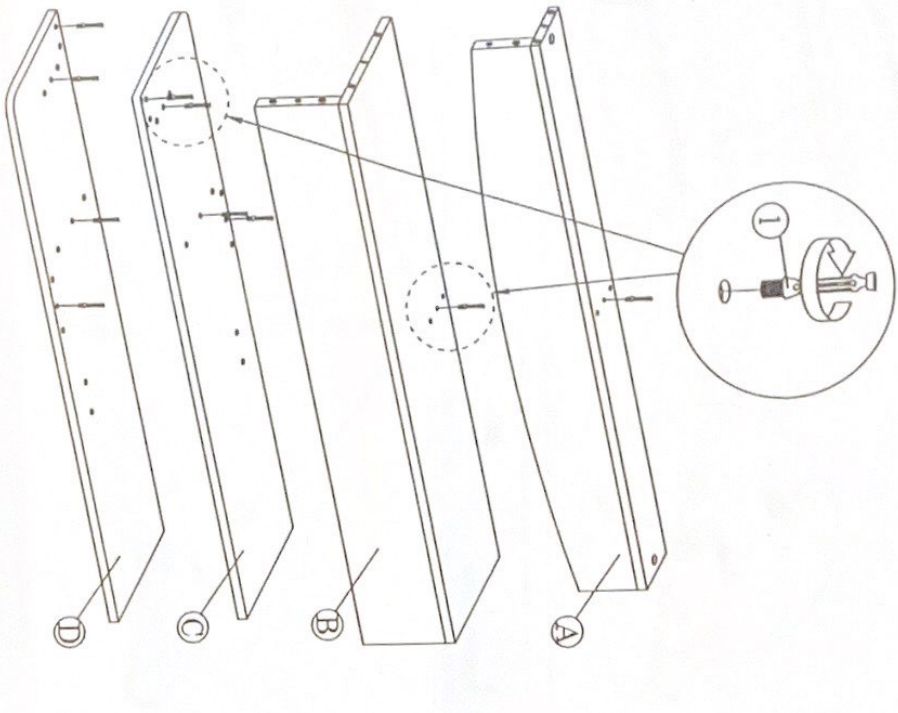

ASSEMBLY INSTRUCTION

RIO SINGLE BED WITH 6 DRAWERS

1.		x 10	2.		x 10	3.		x 24	4.		x 88	5.		x 4	6.		x 8
7.		x 6	8.		x 6	9.		x 1	10.		x 4	11.		x 8	12.		x 14
1/5																	

RIO SINGLE BED WITH 6 DRAWERS

RIO SINGLE BED WITH 6 DRAWERS

3

2. x 2 MINIFIX CAM

x 1 M4 ALLEN KEY WITH BALL

5

12. x 14 M3.5 x 16mm

4

2. x 8 MINIFIX CAM

x 1 M4 ALLEN KEY WITH BALL

4

6. x 4 M6 x 13mm

x 4 M4 ALLEN KEY WITH BALL

x 1 M6 x 110mm

RIO SINGLE BED WITH 6 DRAWERS

- | | | | |
|----|------|--|------------------------|
| 4. | x 12 | | M4 x 32mm |
| 5. | x 4 | | M6 x 70mm |
| 6. | x 4 | | M6 x 13mm |
| 7. | x 4 | | JCN NUT |
| 8. | x 6 | | M6 x 35mm |
| 9. | x 1 | | M4 ALLEN KEY WITH BALL |

- | | | | |
|-----|-----|--|------------------------|
| 11. | x 8 | | M6 x 50mm |
| 9. | x 1 | | M4 ALLEN KEY WITH BALL |

RIO SINGLE BED WITH 6 DRAWERS

11

4.  x 24
M4 x 32mm

12

4.  x 28
M4 x 32mm

10