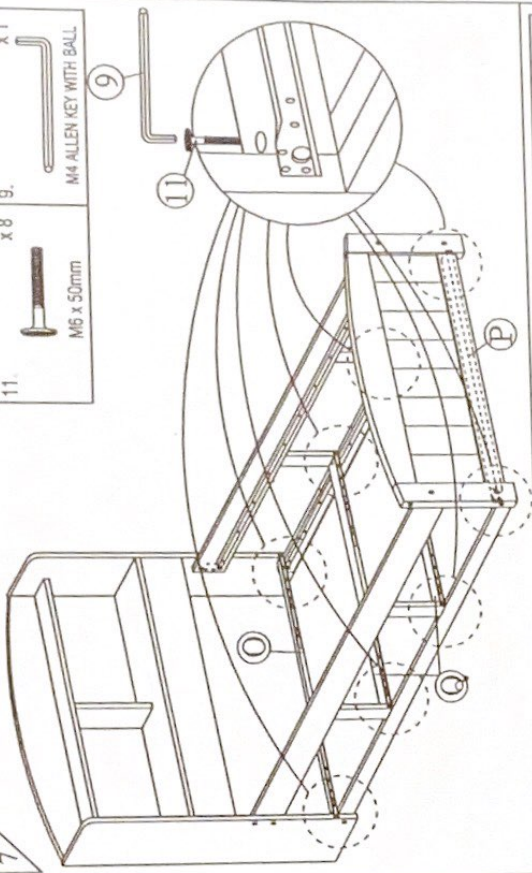

x 1 M4 ALLEN KEY WITH BALL

4

6. x 4 M6 x 13mm

x 4 M4 ALLEN KEY WITH BALL

x 1 M6 x 110mm

RIO SINGLE BED WITH 6 DRAWERS

- | | | | |
|----|------|--|------------------------|
| 4. | x 12 | | M4 x 32mm |
| 5. | x 4 | | M6 x 70mm |
| 6. | x 4 | | M6 x 13mm |
| 7. | x 4 | | JCN NUT |
| 8. | x 6 | | M6 x 35mm |
| 9. | x 1 | | M4 ALLEN KEY WITH BALL |

- | | | | |
|-----|-----|--|------------------------|
| 11. | x 8 | | M6 x 50mm |
| 9. | x 1 | | M4 ALLEN KEY WITH BALL |

RIO SINGLE BED WITH 6 DRAWERS

11

4.  x 24
M4 x 32mm

12

4.  x 28
M4 x 32mm

10