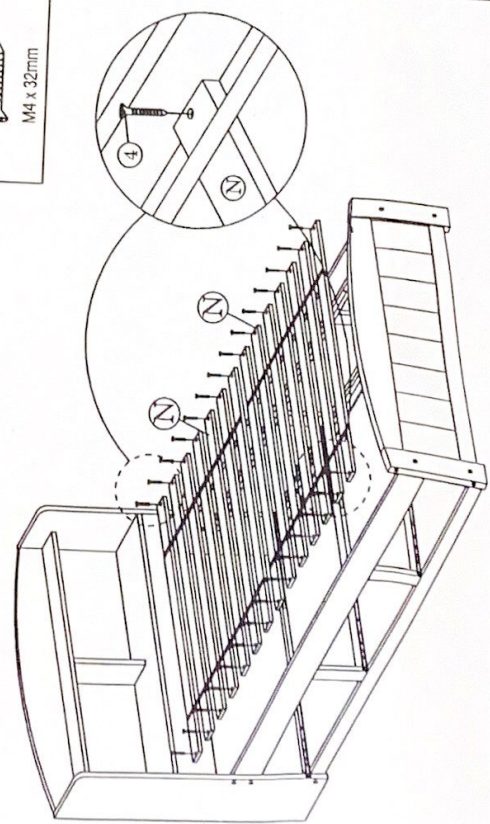

- | | | | |
|-----|-----|--|------------------------|
| 11. | x 8 | | M6 x 50mm |
| 9. | x 1 | | M4 ALLEN KEY WITH BALL |

RIO SINGLE BED WITH 6 DRAWERS

11

4.  x 24
M4 x 32mm

12

4.  x 28
M4 x 32mm

10