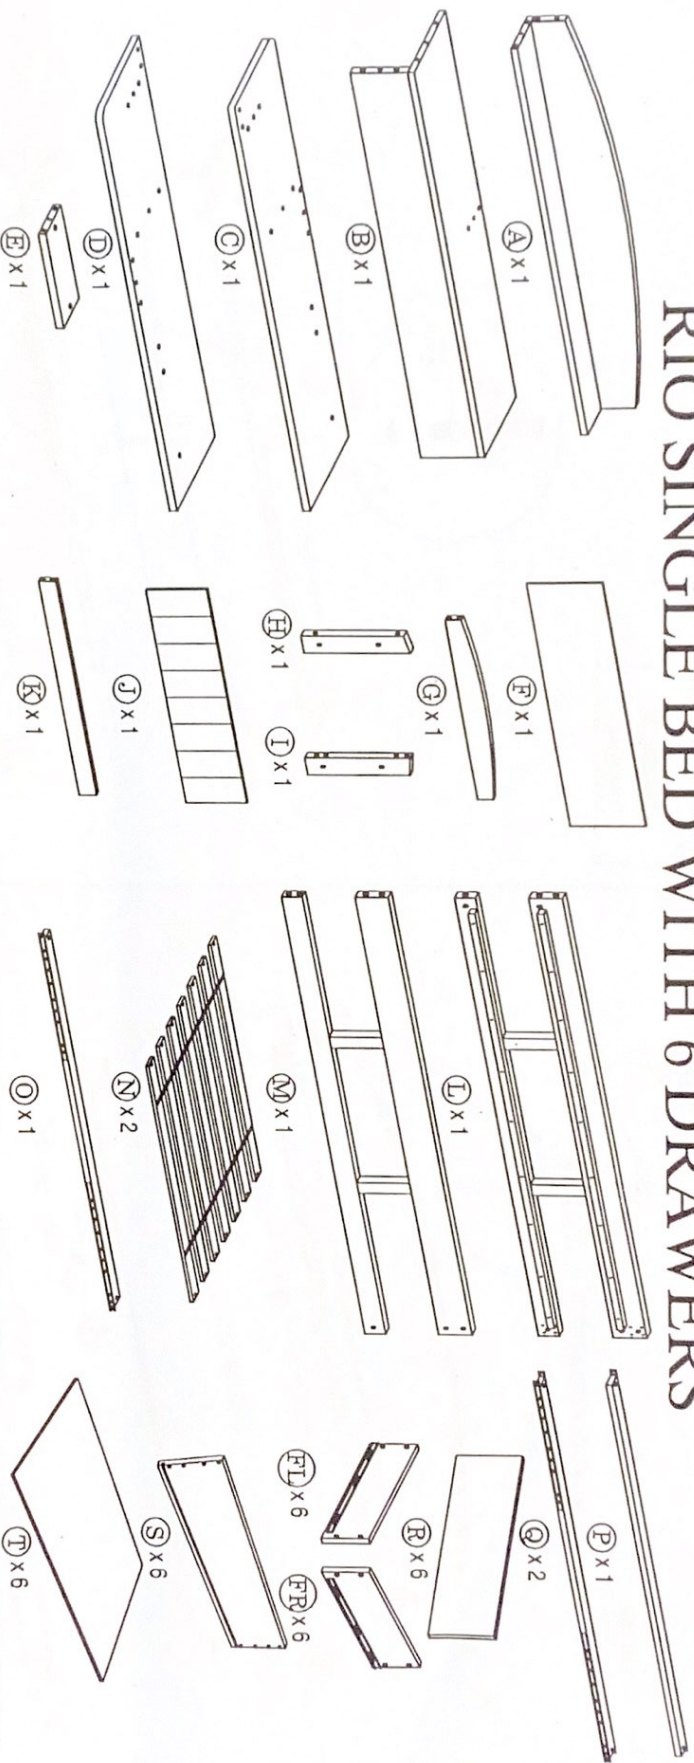

ASSEMBLY INSTRUCTION

RIO SINGLE BED WITH 6 DRAWERS

1.		x 10	2.		x 10	3.		x 24	4.		x 88	5.		x 4	6.		x 8
7.		x 6	8.		x 6	9.		x 1	10.		x 4	11.		x 8	12.		x 14
1/5																	

RIO SINGLE BED WITH 6 DRAWERS

RIO SINGLE BED WITH 6 DRAWERS

3

2. x 2 MINIFIX CAM

x 1 M4 ALLEN KEY WITH BALL

5

12. x 14 M3.5 x 16mm

4

2. x 8 MINIFIX CAM

x 1 M4 ALLEN KEY WITH BALL

4

6. x 4 M6 x 13mm

x 4 M4 ALLEN KEY WITH BALL

x 1 M6 x 110mm

RIO SINGLE BED WITH 6 DRAWERS

- | | | | |
|----|------|--|------------------------|
| 4. | x 12 | | M4 x 32mm |
| 5. | x 4 | | M6 x 70mm |
| 6. | x 4 | | M6 x 13mm |
| 7. | x 4 | | JCN NUT |
| 8. | x 6 | | M6 x 35mm |
| 9. | x 1 | | M4 ALLEN KEY WITH BALL |

- | | | | |
|-----|-----|--|------------------------|
| 11. | x 8 | | M6 x 50mm |
| 9. | x 1 | | M4 ALLEN KEY WITH BALL |

RIO SINGLE BED WITH 6 DRAWERS

11

4.  x 24
M4 x 32mm

12

4.  x 28
M4 x 32mm

10