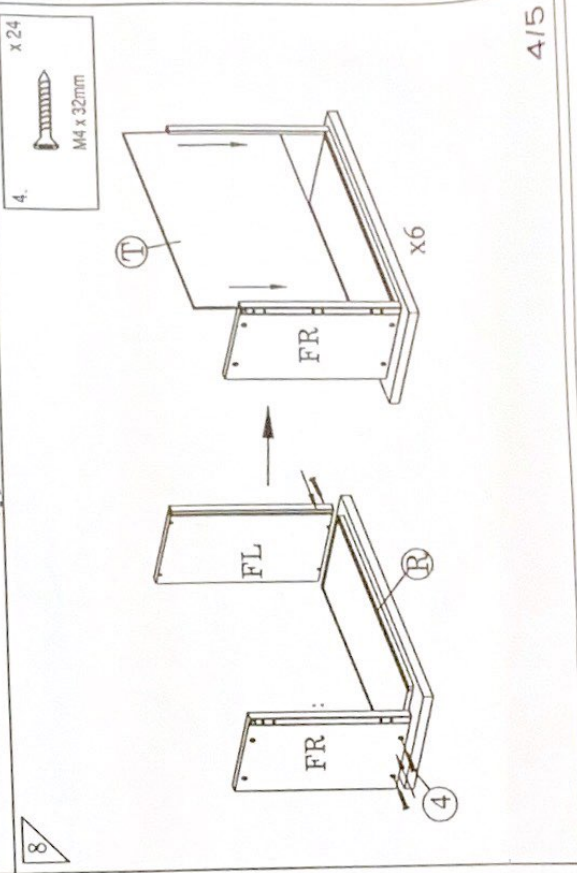

x 1 M4 ALLEN KEY WITH BALL

4

6. x 4 M6 x 13mm

x 4 M4 ALLEN KEY WITH BALL

x 1 M6 x 110mm

RIO SINGLE BED WITH 6 DRAWERS

- | | | | |
|----|------|--|------------------------|
| 4. | x 12 | | M4 x 32mm |
| 5. | x 4 | | M6 x 70mm |
| 6. | x 4 | | M6 x 13mm |
| 7. | x 4 | | JCN NUT |
| 8. | x 6 | | M6 x 35mm |
| 9. | x 1 | | M4 ALLEN KEY WITH BALL |

- | | | | |
|-----|-----|--|------------------------|
| 11. | x 8 | | M6 x 50mm |
| 9. | x 1 | | M4 ALLEN KEY WITH BALL |

RIO SINGLE BED WITH 6 DRAWERS

11

4.  x 24
M4 x 32mm

12

4.  x 28
M4 x 32mm

10