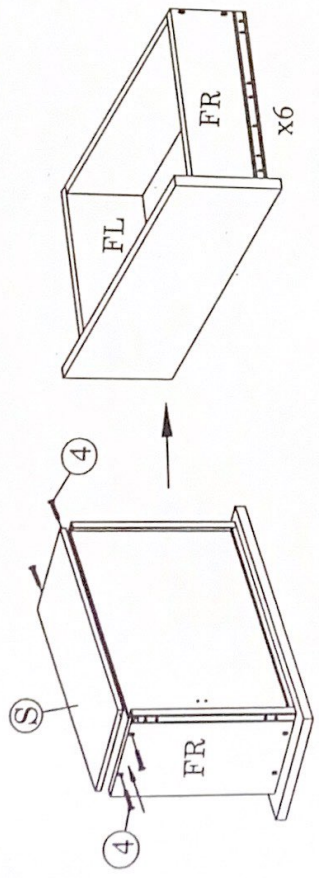

ASSEMBLY INSTRUCTION

RIO SINGLE BED WITH 6 DRAWERS

1.		x 10	2.		x 10	3.		x 24	4.		x 88	5.		x 4	6.		x 8
7.		x 6	8.		x 6	9.		x 1	10.		x 4	11.		x 8	12.		x 14
1/5																	

RIO SINGLE BED WITH 6 DRAWERS

RIO SINGLE BED WITH 6 DRAWERS

3

2. x 2 MINIFIX CAM

x 1 M4 ALLEN KEY WITH BALL

5

12. x 14 M3.5 x 16mm

4

2. x 8 MINIFIX CAM

x 1 M4 ALLEN KEY WITH BALL

4

6. x 4 M6 x 13mm

x 4 M4 ALLEN KEY WITH BALL

x 1 M6 x 110mm

RIO SINGLE BED WITH 6 DRAWERS

- | | | | |
|----|------|--|------------------------|
| 4. | x 12 | | M4 x 32mm |
| 5. | x 4 | | M6 x 70mm |
| 6. | x 4 | | M6 x 13mm |
| 7. | x 4 | | JCN NUT |
| 8. | x 6 | | M6 x 35mm |
| 9. | x 1 | | M4 ALLEN KEY WITH BALL |

- | | | | |
|-----|-----|--|------------------------|
| 11. | x 8 | | M6 x 50mm |
| 9. | x 1 | | M4 ALLEN KEY WITH BALL |

RIO SINGLE BED WITH 6 DRAWERS

11

4.  x 24
M4 x 32mm

12

4.  x 28
M4 x 32mm

10