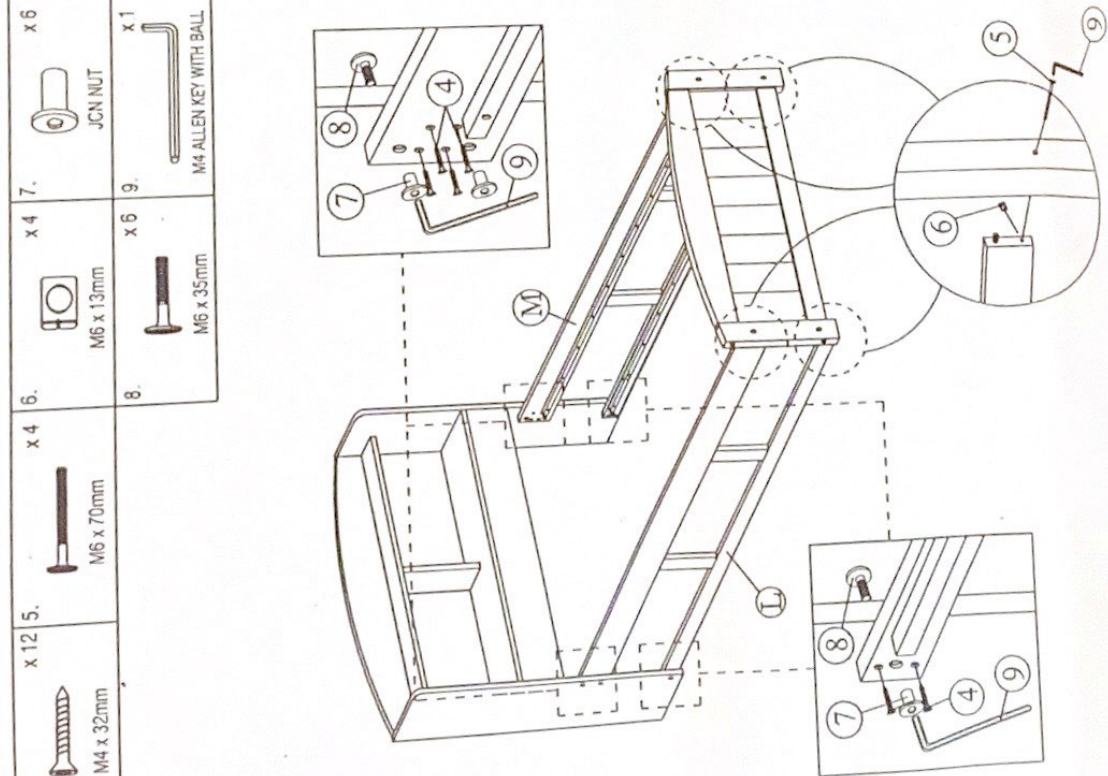

x 1 M4 ALLEN KEY WITH BALL

4

6. x 4 M6 x 13mm

x 4 M4 ALLEN KEY WITH BALL

x 1 M6 x 110mm

RIO SINGLE BED WITH 6 DRAWERS

- | | | | |
|----|------|--|------------------------|
| 4. | x 12 | | M4 x 32mm |
| 5. | x 4 | | M6 x 70mm |
| 6. | x 4 | | M6 x 13mm |
| 7. | x 4 | | JCN NUT |
| 8. | x 6 | | M6 x 35mm |
| 9. | x 1 | | M4 ALLEN KEY WITH BALL |

- | | | | |
|-----|-----|--|------------------------|
| 11. | x 8 | | M6 x 50mm |
| 9. | x 1 | | M4 ALLEN KEY WITH BALL |

RIO SINGLE BED WITH 6 DRAWERS

11

4.  x 24
M4 x 32mm

12

4.  x 28
M4 x 32mm

10