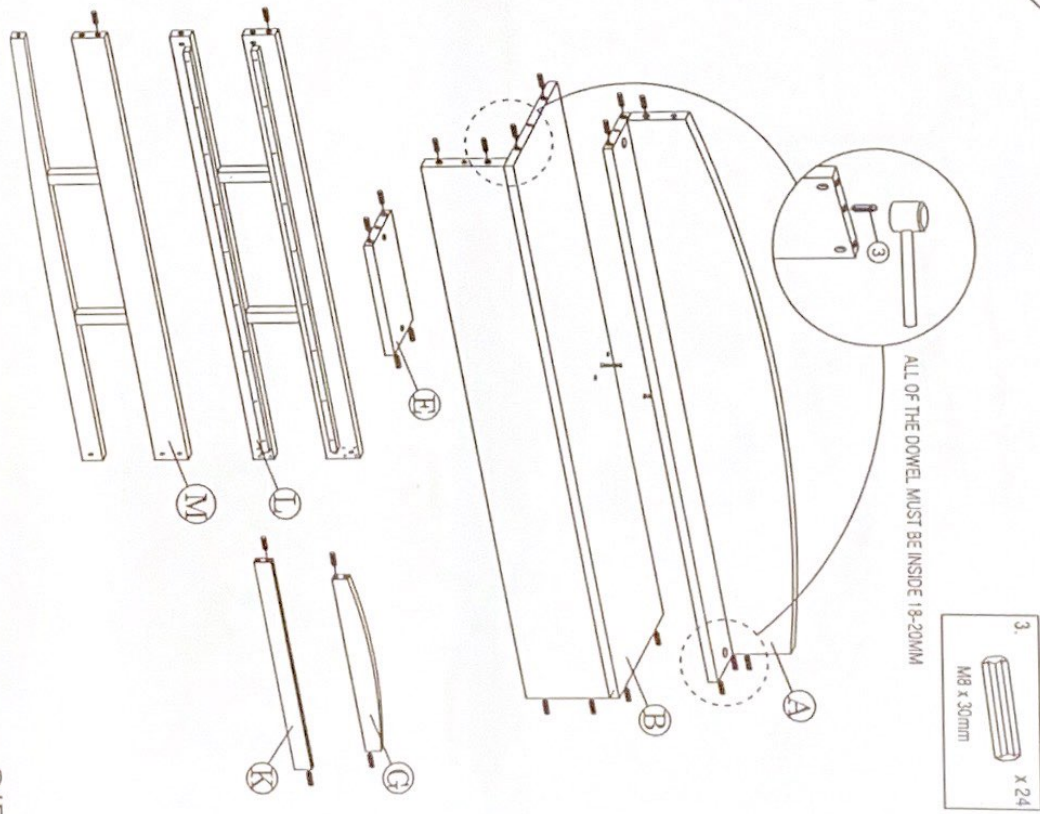

ASSEMBLY INSTRUCTION

RIO SINGLE BED WITH 6 DRAWERS

1.		x 10	2.		x 10	3.		x 24	4.		x 88	5.		x 4	6.		x 8
7.		x 6	8.		x 6	9.		x 1	10.		x 4	11.		x 8	12.		x 14
1/5																	

RIO SINGLE BED WITH 6 DRAWERS

RIO SINGLE BED WITH 6 DRAWERS

3

2. x 2 MINIFIX CAM

x 1 M4 ALLEN KEY WITH BALL

5

12. x 14 M3.5 x 16mm

4

2. x 8 MINIFIX CAM

x 1 M4 ALLEN KEY WITH BALL

4

6. x 4 M6 x 13mm

x 4 M4 ALLEN KEY WITH BALL

x 1 M6 x 110mm

RIO SINGLE BED WITH 6 DRAWERS

- | | | | |
|----|------|--|------------------------|
| 4. | x 12 | | M4 x 32mm |
| 5. | x 4 | | M6 x 70mm |
| 6. | x 4 | | M6 x 13mm |
| 7. | x 4 | | JCN NUT |
| 8. | x 6 | | M6 x 35mm |
| 9. | x 1 | | M4 ALLEN KEY WITH BALL |

- | | | | |
|-----|-----|--|------------------------|
| 11. | x 8 | | M6 x 50mm |
| 9. | x 1 | | M4 ALLEN KEY WITH BALL |

RIO SINGLE BED WITH 6 DRAWERS

11

4.  x 24
M4 x 32mm

12

4.  x 28
M4 x 32mm

10