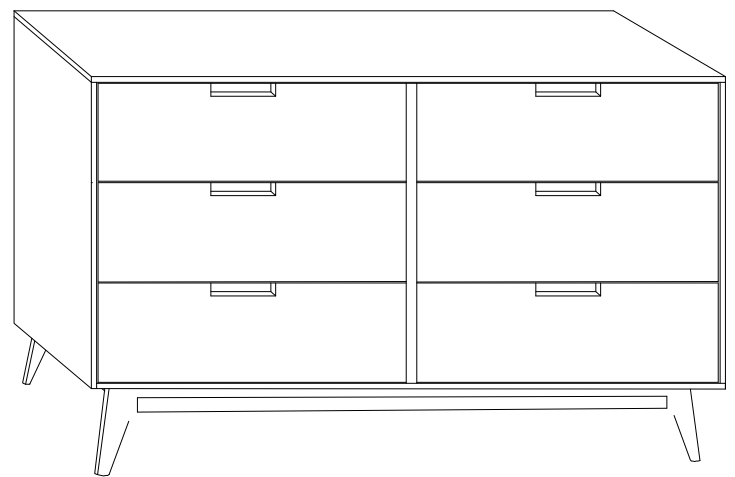

B2C FURNITURE

MODERN HARDWOOD FURNITURE

PARIS 6 DRAWERS LOW CHEST ASSEMBLY INSTRUCTIONS

PARTS LIST			
No.	HARDWARE		Qty.
A	Spring Washer		4
B	JCBC Screw		4
C	Allen Key		1
D	Dowel		6
E	Screw		8

PARTS LIST		
No.	PART LIST FOR FRAME	Qty.
1	Body	1
2	Legs	4

Assembly Tips:
Remove hardware from box and sort by the size parts and hardware for frame and drawers to check that all hardware and parts are present before assembling. Follow instructions below in proper sequence to ensure fast, easy and correct assembly.