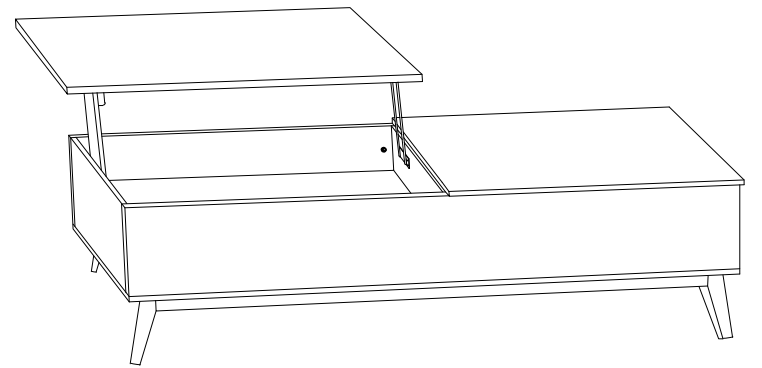

B2C FURNITURE

MODERN HARDWOOD FURNITURE

PARIS COFFEE TABLE ASSEMBLY INSTRUCTIONS

PARTS LIST			
No.	HARDWARE		Qty.
A	Flat Washer		8
B	Spring Washer		8
C	JCBC Screw		8
D	Allen Key		1

PARTS LIST		
No.	PART LIST FOR FRAME	Qty.
1	Body	1
2	Legs	4

Assembly Tips:

Remove hardware from box and sort by the size parts and hardware for frame and drawers to check that all hardware and parts are present before assembling. Follow instructions below in proper sequence to ensure fast, easy and correct assembly.