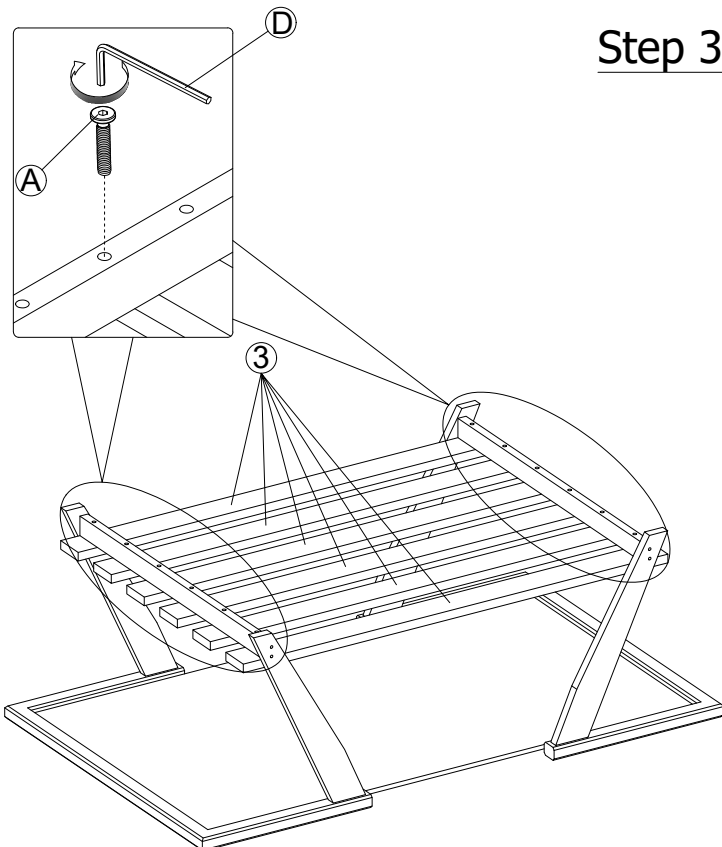

ASSEMBLY INSTRUCTIONS

MODEL : TB8039 COFFEE TABLE

ITEM	PART NAME	QTY
1	Table Top 	1 PCS
2	Leg (R&L) 	4 PCS
3	Base Rail 	6 PCS
4	Apron 	2 PCS

ITEM	HARDWARE NAME	DESCRIPTION	QTY
A	JCBC BOLT M6 x 50mm		12 PCS
B	JCBC BOLT M6 x 40mm		12 PCS
C	WOOD BUTTON 14.5mm		8 PCS
D	ALLEN KEY M4 (Long)		1 PC

FULLY SET-UP

Step 1

Step 2

Step 3

Step 4