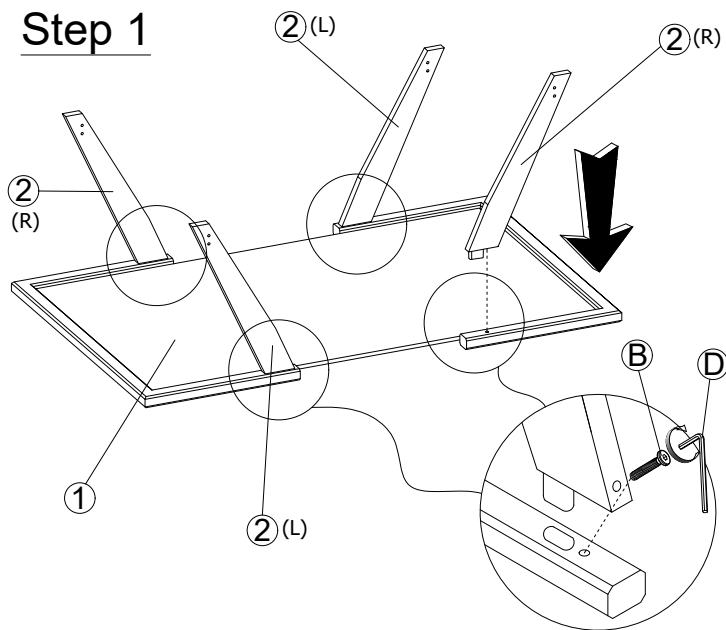

FULLY SET-UP

Step 1