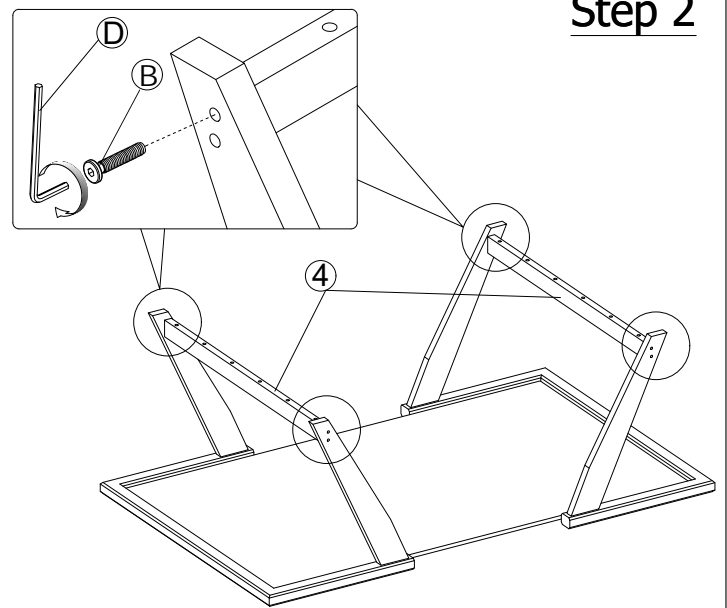

ASSEMBLY INSTRUCTIONS

MODEL : TB8039 COFFEE TABLE

ITEM	PART NAME	QTY
1	Table Top 	1 PCS
2	Leg (R&L) 	4 PCS
3	Base Rail 	6 PCS
4	Apron 	2 PCS

ITEM	HARDWARE NAME	DESCRIPTION	QTY
A	JCBC BOLT M6 x 50mm		12 PCS
B	JCBC BOLT M6 x 40mm		12 PCS
C	WOOD BUTTON 14.5mm		8 PCS
D	ALLEN KEY M4 (Long)		1 PC

FULLY SET-UP

Step 1

Step 2

Step 3

Step 4