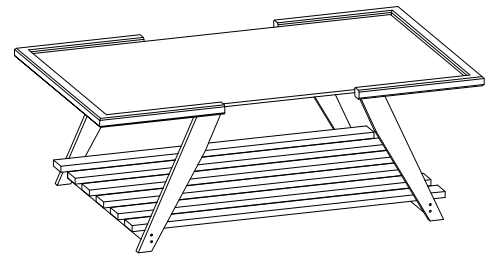

# ASSEMBLY INSTRUCTIONS

MODEL : TB8039 COFFEE TABLE

ITEM	PART NAME	QTY
1	Table Top 	1 PCS
2	Leg (R&L) 	4 PCS
3	Base Rail 	6 PCS
4	Apron 	2 PCS

ITEM	HARDWARE NAME	DESCRIPTION	QTY
A	JCBC BOLT M6 x 50mm		12 PCS
B	JCBC BOLT M6 x 40mm		12 PCS
C	WOOD BUTTON 14.5mm		8 PCS
D	ALLEN KEY M4 (Long)		1 PC