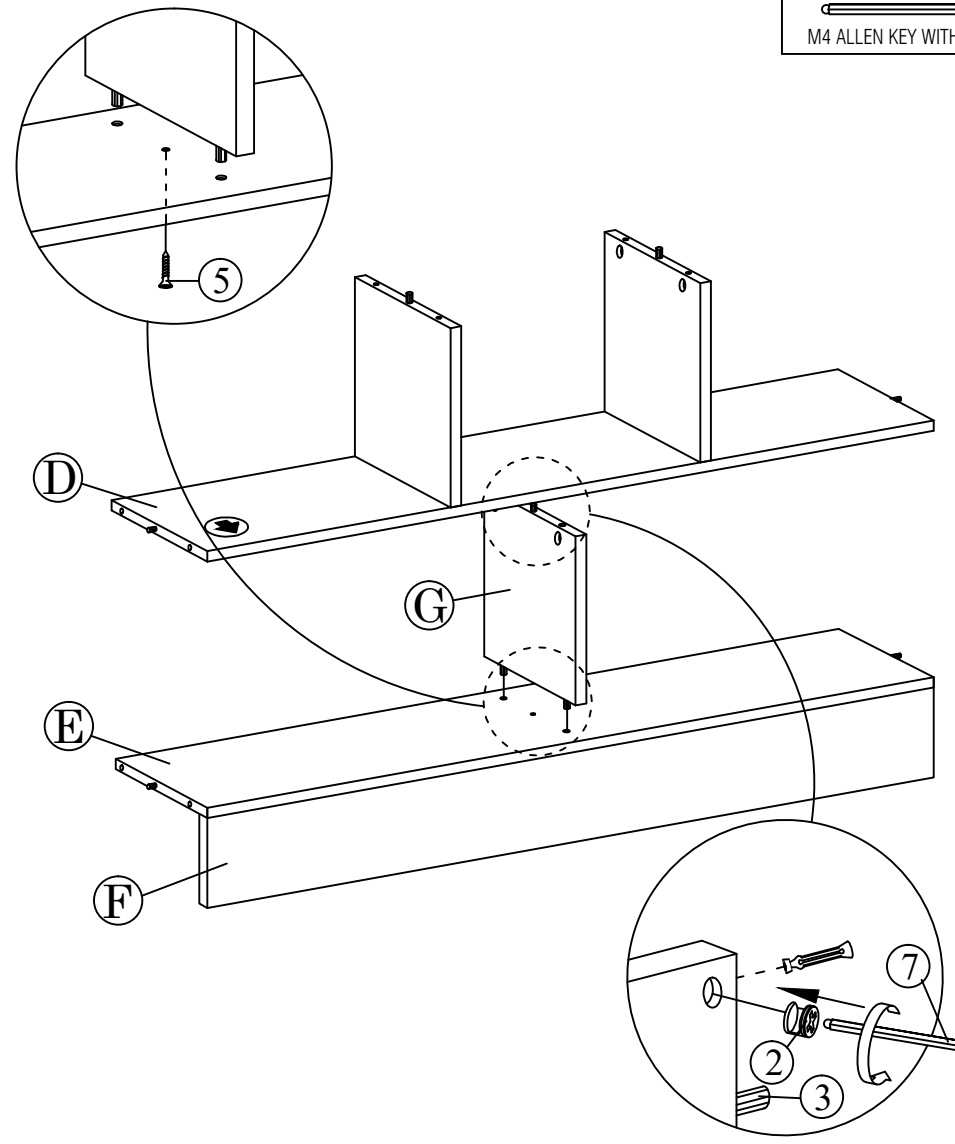

MYER KING SINGLE BED/ MYER SINGLE BED

1

Please make sure the minifix bolt in straight position and screw until flat with wood panel.

2

ALL OF THE DOWEL MUST BE INSIDE 18-20MM

MYER KING SINGLE BED/ MYER SINGLE BED

3

- | | |
|--|---|
| 2.  x 4 | 7.  x 1 |
| MINIFIX CAM | M4 ALLEN KEY WITH BALL |

4

- | |
|---|
| 5.  x 2 |
| M4 x 32mm |

5

- | | |
|--|--|
| 2.  x 2 | 5.  x 1 |
| MINIFIX CAM | M4 x 32mm |
| | 7.  x 1 |
| | M4 ALLEN KEY WITH BALL |

MYER KING SINGLE BED/ MYER SINGLE BED

- 6
- | | | | | | |
|----|---|-----|----|--|-----|
| 2. |  | x 8 | 7. |  | x 1 |
| | MINIFIX CAM | | | M4 ALLEN KEY WITH BALL | |

- 7
- | | | | | | |
|----|---|-----|----|---|------|
| 2. |  | x 8 | 5. |  | x 16 |
| | MINIFIX CAM | | | M4 x 32mm | |
| | | | 7. |  | x 1 |
| | | | | M4 ALLEN KEY WITH BALL | |