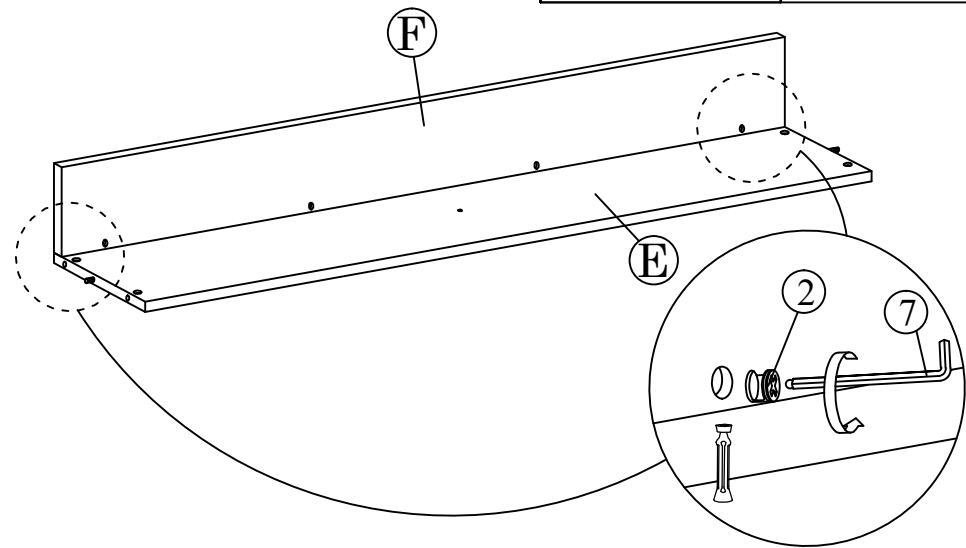

ASSEMBLY INSTRUCTION

MYER KING SINGLE BED/ MYER SINGLE BED

1.  x 22 MINIFIX BOLT	2.  x 22 MINIFIX CAM	3.  x 15 M10 x 30mm	4.  x 12 M3.5 x 16mm	5.  x 47 M4 x 32mm	6.  x 1 M5 ALLEN KEY
7.  x 1 M4 ALLEN KEY WITH BALL	8.  x 4 M6 x 100mm	9.  x 4 M6 x 13mm	10.  x 4 M8 x 40mm		

MYER KING SINGLE BED/ MYER SINGLE BED

1

Please make sure the minifix bolt in straight position and screw until flat with wood panel.

2

ALL OF THE DOWEL MUST BE INSIDE 18-20MM

MYER KING SINGLE BED/ MYER SINGLE BED

3

- | | |
|--|---|
| 2.  x 4 | 7.  x 1 |
| MINIFIX CAM | M4 ALLEN KEY WITH BALL |

4

- | |
|---|
| 5.  x 2 |
| M4 x 32mm |

5

- | | |
|--|--|
| 2.  x 2 | 5.  x 1 |
| MINIFIX CAM | M4 x 32mm |
| | 7.  x 1 |
| | M4 ALLEN KEY WITH BALL |