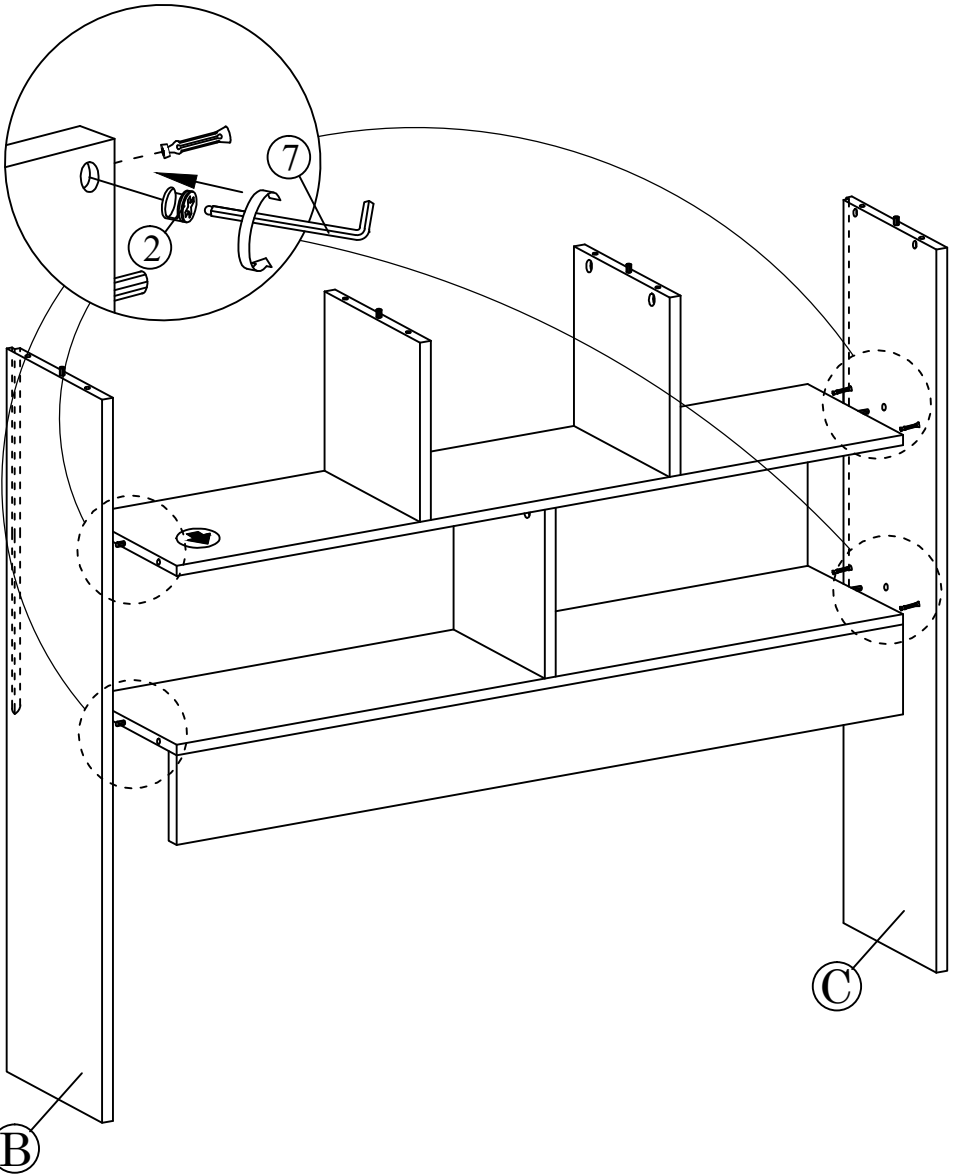

MYER KING SINGLE BED/ MYER SINGLE BED

1

Please make sure the minifix bolt in straight position and screw until flat with wood panel.

2

ALL OF THE DOWEL MUST BE INSIDE 18-20MM

MYER KING SINGLE BED/ MYER SINGLE BED

3

- | | |
|--|---|
| 2.  x 4 | 7.  x 1 |
| MINIFIX CAM | M4 ALLEN KEY WITH BALL |

4

- | |
|---|
| 5.  x 2 |
| M4 x 32mm |

5

- | | |
|--|--|
| 2.  x 2 | 5.  x 1 |
| MINIFIX CAM | M4 x 32mm |
| | 7.  x 1 |
| | M4 ALLEN KEY WITH BALL |

MYER KING SINGLE BED/ MYER SINGLE BED

- 6
- | | | | | | |
|----|---|-----|----|--|-----|
| 2. |  | x 8 | 7. |  | x 1 |
| | MINIFIX CAM | | | M4 ALLEN KEY WITH BALL | |

- 7
- | | | | | | |
|----|---|-----|----|---|------|
| 2. |  | x 8 | 5. |  | x 16 |
| | MINIFIX CAM | | | M4 x 32mm | |
| | | | 7. |  | x 1 |
| | | | | M4 ALLEN KEY WITH BALL | |