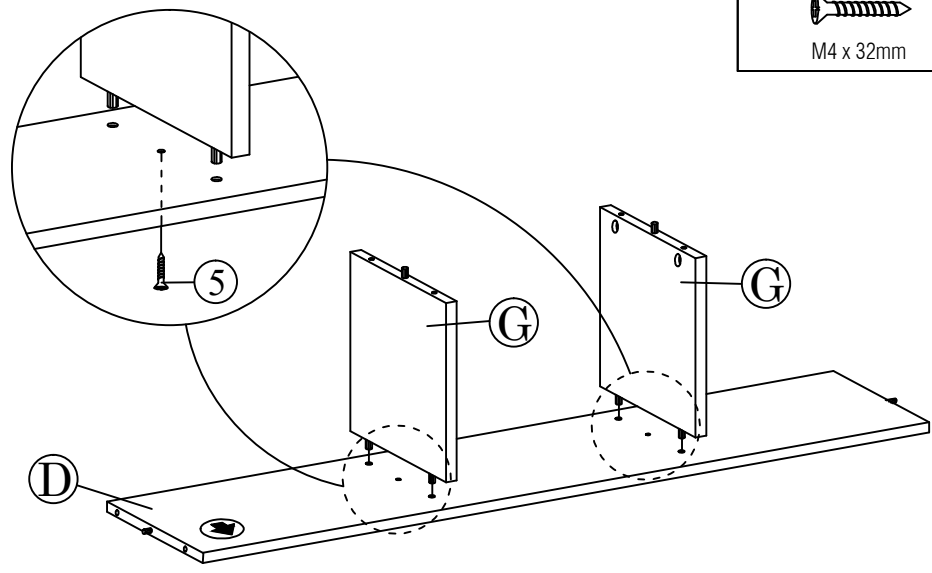

ASSEMBLY INSTRUCTION

MYER KING SINGLE BED/ MYER SINGLE BED

1.  x 22 MINIFIX BOLT	2.  x 22 MINIFIX CAM	3.  x 15 M10 x 30mm	4.  x 12 M3.5 x 16mm	5.  x 47 M4 x 32mm	6.  x 1 M5 ALLEN KEY
7.  x 1 M4 ALLEN KEY WITH BALL	8.  x 4 M6 x 100mm	9.  x 4 M6 x 13mm	10.  x 4 M8 x 40mm		

MYER KING SINGLE BED/ MYER SINGLE BED

1

Please make sure the minifix bolt in straight position and screw until flat with wood panel.

2

ALL OF THE DOWEL MUST BE INSIDE 18-20MM

MYER KING SINGLE BED/ MYER SINGLE BED

3

- | | |
|--|---|
| 2.  x 4 | 7.  x 1 |
| MINIFIX CAM | M4 ALLEN KEY WITH BALL |

4

- | |
|---|
| 5.  x 2 |
| M4 x 32mm |

5

- | | |
|--|--|
| 2.  x 2 | 5.  x 1 |
| MINIFIX CAM | M4 x 32mm |
| | 7.  x 1 |
| | M4 ALLEN KEY WITH BALL |