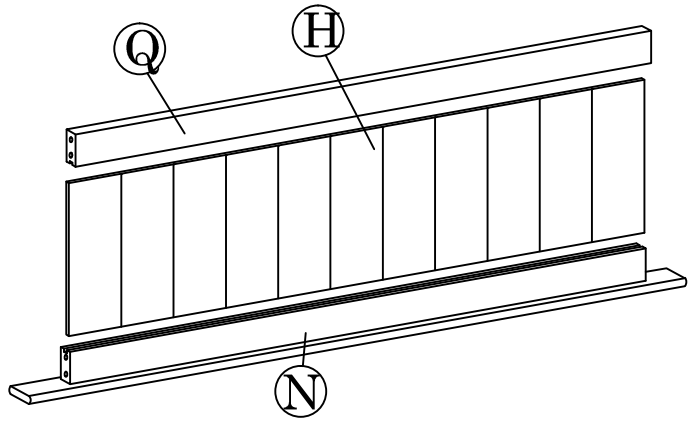

MYER KING SINGLE BED/ MYER SINGLE BED

8

4. x 12
M3.5 x 16mm

10

7. x 1
M4 ALLEN KEY WITH BALL

8. x 4
M6 x 100mm

9. x 4
M6 x 13mm

10. x 4
M8 x 40mm

9

11

6. x 1
M5 ALLEN KEY