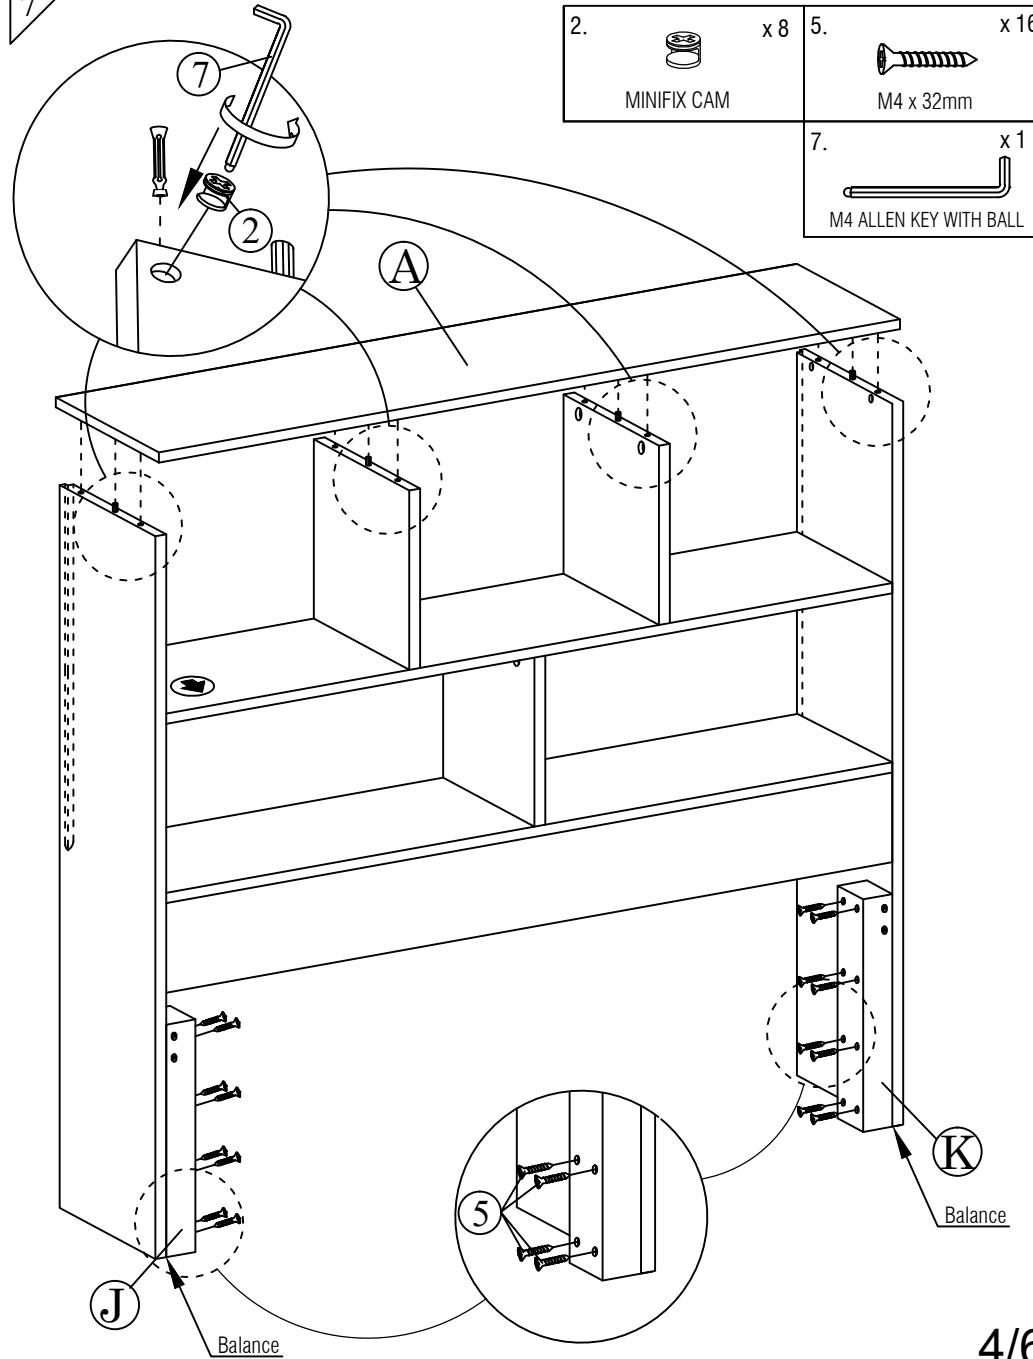

ASSEMBLY INSTRUCTION

MYER KING SINGLE BED/ MYER SINGLE BED

1.  x 22 MINIFIX BOLT	2.  x 22 MINIFIX CAM	3.  x 15 M10 x 30mm	4.  x 12 M3.5 x 16mm	5.  x 47 M4 x 32mm	6.  x 1 M5 ALLEN KEY
7.  x 1 M4 ALLEN KEY WITH BALL	8.  x 4 M6 x 100mm	9.  x 4 M6 x 13mm	10.  x 4 M8 x 40mm		

MYER KING SINGLE BED/ MYER SINGLE BED

1

Please make sure the minifix bolt in straight position and screw until flat with wood panel.

2

ALL OF THE DOWEL MUST BE INSIDE 18-20MM

MYER KING SINGLE BED/ MYER SINGLE BED

3

- | | |
|--|---|
| 2.  x 4 | 7.  x 1 |
| MINIFIX CAM | M4 ALLEN KEY WITH BALL |

4

- | |
|---|
| 5.  x 2 |
| M4 x 32mm |

5

- | | |
|--|--|
| 2.  x 2 | 5.  x 1 |
| MINIFIX CAM | M4 x 32mm |
| | 7.  x 1 |
| | M4 ALLEN KEY WITH BALL |

MYER KING SINGLE BED/ MYER SINGLE BED

- 6
- | | | | | | |
|----|---|-----|----|--|-----|
| 2. |  | x 8 | 7. |  | x 1 |
| | MINIFIX CAM | | | M4 ALLEN KEY WITH BALL | |

- 7
- | | | | | | |
|----|---|-----|----|---|------|
| 2. |  | x 8 | 5. |  | x 16 |
| | MINIFIX CAM | | | M4 x 32mm | |
| | | | 7. |  | x 1 |
| | | | | M4 ALLEN KEY WITH BALL | |