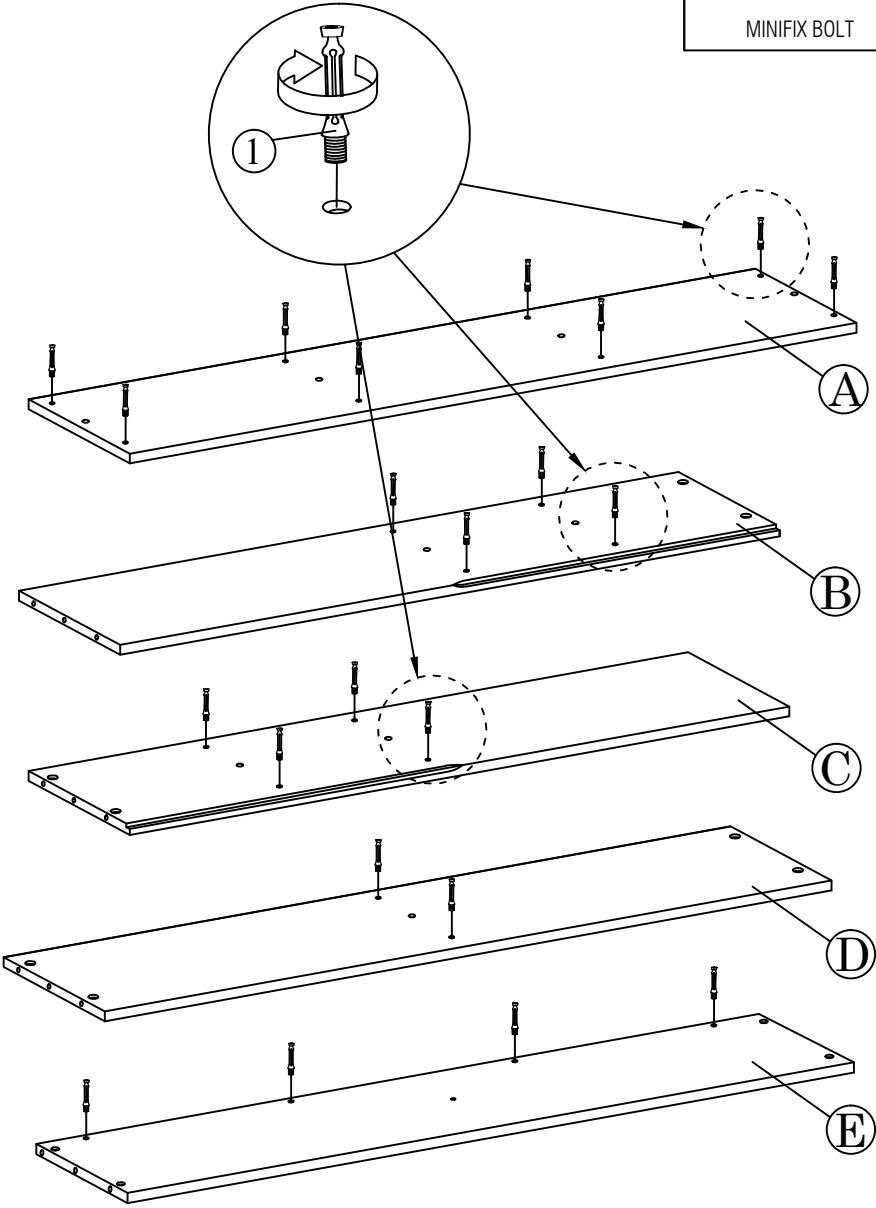

ASSEMBLY INSTRUCTION

MYER KING SINGLE BED/ MYER SINGLE BED

1.  x 22 MINIFIX BOLT	2.  x 22 MINIFIX CAM	3.  x 15 M10 x 30mm	4.  x 12 M3.5 x 16mm	5.  x 47 M4 x 32mm	6.  x 1 M5 ALLEN KEY
7.  x 1 M4 ALLEN KEY WITH BALL	8.  x 4 M6 x 100mm	9.  x 4 M6 x 13mm	10.  x 4 M8 x 40mm		

MYER KING SINGLE BED/ MYER SINGLE BED

1

Please make sure the minifix bolt in straight position and screw until flat with wood panel.

2

ALL OF THE DOWEL MUST BE INSIDE 18-20MM

MYER KING SINGLE BED/ MYER SINGLE BED

3

- | | |
|--|---|
| 2.  x 4 | 7.  x 1 |
| MINIFIX CAM | M4 ALLEN KEY WITH BALL |

4

- | |
|---|
| 5.  x 2 |
| M4 x 32mm |

5

- | | |
|--|--|
| 2.  x 2 | 5.  x 1 |
| MINIFIX CAM | M4 x 32mm |
| | 7.  x 1 |
| | M4 ALLEN KEY WITH BALL |

MYER KING SINGLE BED/ MYER SINGLE BED

8

4.  x 12
M3.5 x 16mm

10

7.  x 1
M4 ALLEN KEY WITH BALL

8.  x 4
M6 x 100mm

9.  x 4
M6 x 13mm

10.  x 4
M8 x 40mm