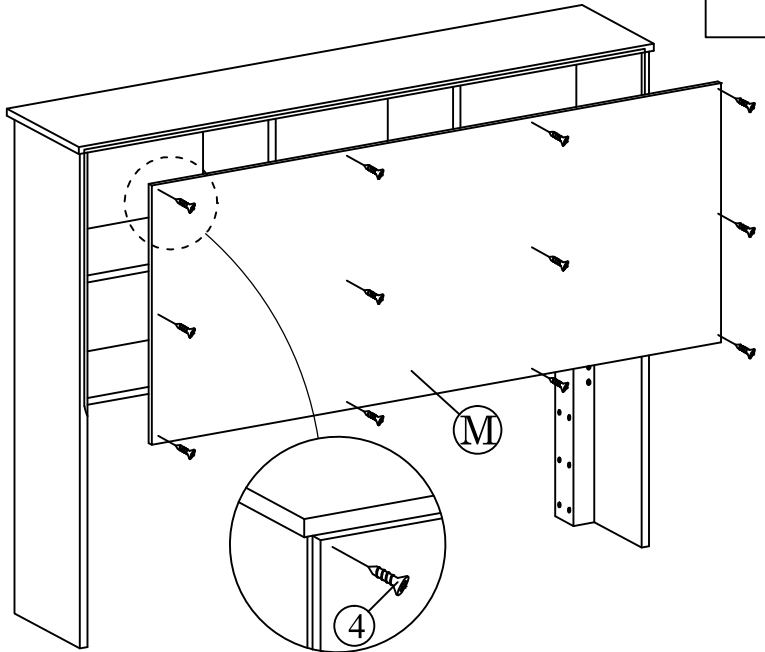

MYER KING SINGLE BED/ MYER SINGLE BED

- 6
- | | | | | | |
|----|---|-----|----|--|-----|
| 2. |  | x 8 | 7. |  | x 1 |
| | MINIFIX CAM | | | M4 ALLEN KEY WITH BALL | |

- 7
- | | | | | | |
|----|---|-----|----|---|------|
| 2. |  | x 8 | 5. |  | x 16 |
| | MINIFIX CAM | | | M4 x 32mm | |
| | | | 7. |  | x 1 |
| | | | | M4 ALLEN KEY WITH BALL | |

MYER KING SINGLE BED/ MYER SINGLE BED

8

4.  x 12
M3.5 x 16mm

10

7.  x 1
M4 ALLEN KEY WITH BALL

8.  x 4
M6 x 100mm

9.  x 4
M6 x 13mm

10.  x 4
M8 x 40mm