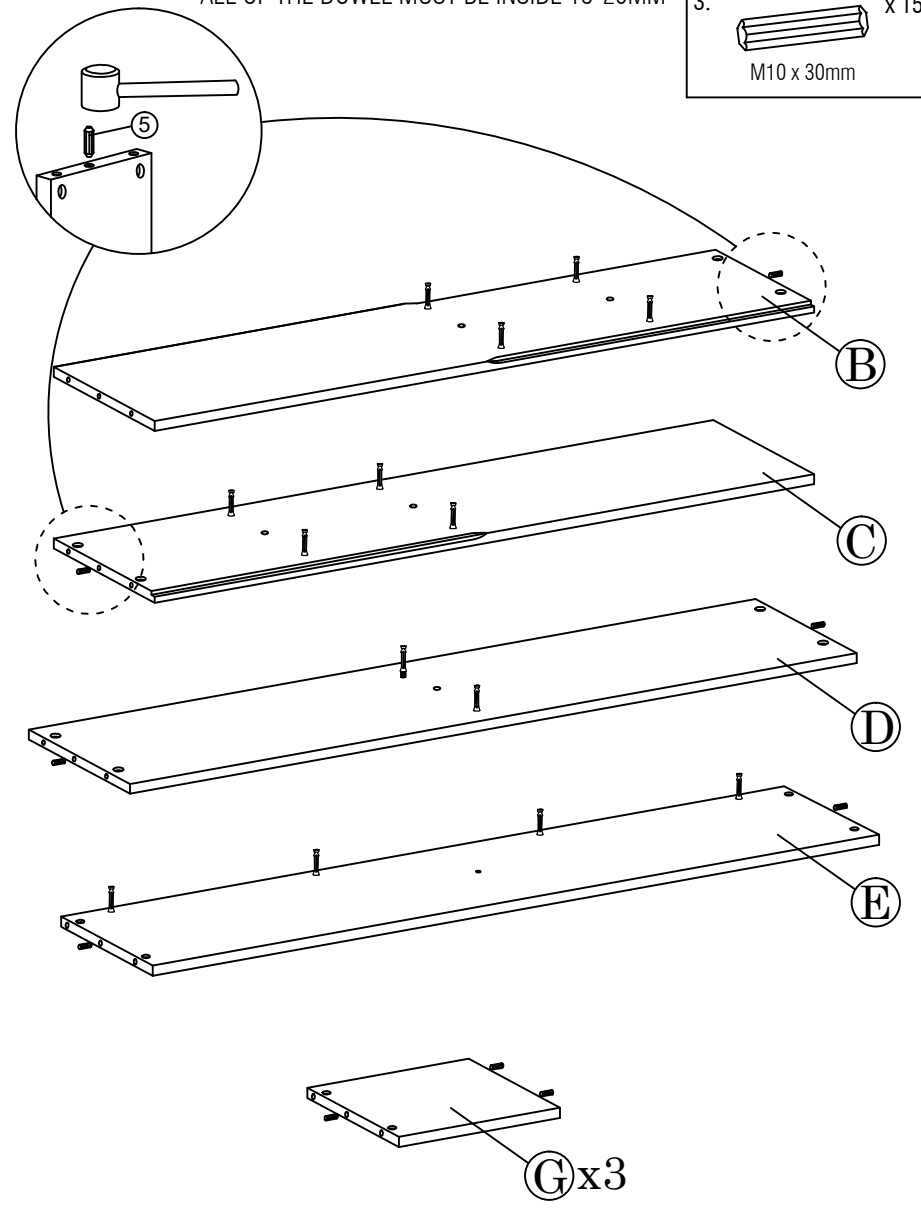

ASSEMBLY INSTRUCTION

MYER KING SINGLE BED/ MYER SINGLE BED

1.  x 22 MINIFIX BOLT	2.  x 22 MINIFIX CAM	3.  x 15 M10 x 30mm	4.  x 12 M3.5 x 16mm	5.  x 47 M4 x 32mm	6.  x 1 M5 ALLEN KEY
7.  x 1 M4 ALLEN KEY WITH BALL	8.  x 4 M6 x 100mm	9.  x 4 M6 x 13mm	10.  x 4 M8 x 40mm		

MYER KING SINGLE BED/ MYER SINGLE BED

1

Please make sure the minifix bolt in straight position and screw until flat with wood panel.

2

ALL OF THE DOWEL MUST BE INSIDE 18-20MM

MYER KING SINGLE BED/ MYER SINGLE BED

3

- | | |
|--|---|
| 2.  x 4 | 7.  x 1 |
| MINIFIX CAM | M4 ALLEN KEY WITH BALL |

4

- | |
|---|
| 5.  x 2 |
| M4 x 32mm |

5

- | | |
|--|--|
| 2.  x 2 | 5.  x 1 |
| MINIFIX CAM | M4 x 32mm |
| | 7.  x 1 |
| | M4 ALLEN KEY WITH BALL |