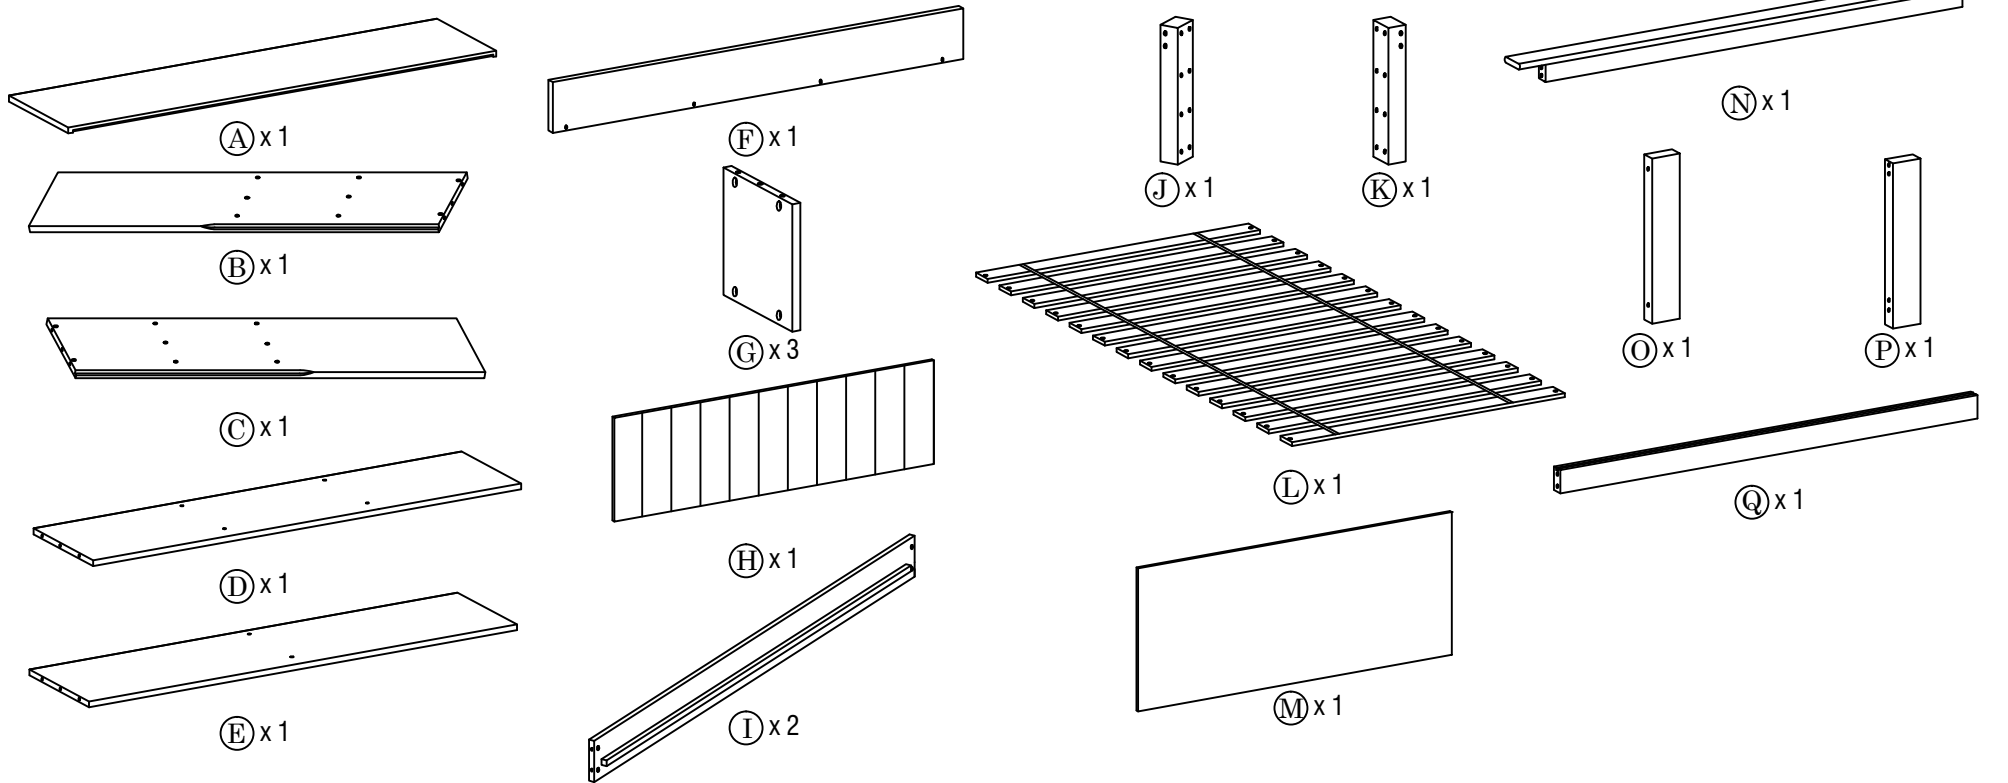

ASSEMBLY INSTRUCTION

MYER KING SINGLE BED/ MYER SINGLE BED

1.  x 22 MINIFIX BOLT	2.  x 22 MINIFIX CAM	3.  x 15 M10 x 30mm	4.  x 12 M3.5 x 16mm	5.  x 47 M4 x 32mm	6.  x 1 M5 ALLEN KEY
7.  x 1 M4 ALLEN KEY WITH BALL	8.  x 4 M6 x 100mm	9.  x 4 M6 x 13mm	10.  x 4 M8 x 40mm		

MYER KING SINGLE BED/ MYER SINGLE BED

1

Please make sure the minifix bolt in straight position and screw until flat with wood panel.

2

ALL OF THE DOWEL MUST BE INSIDE 18-20MM

MYER KING SINGLE BED/ MYER SINGLE BED