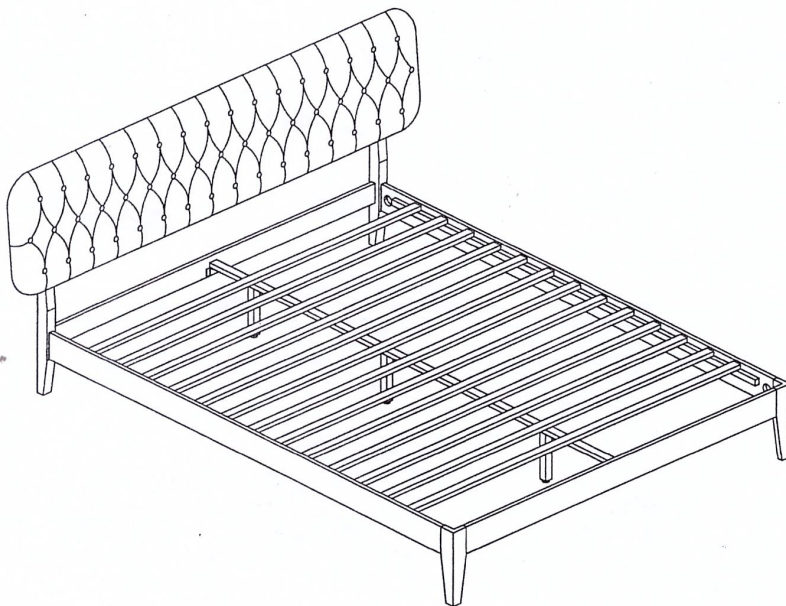

Model : HALO Double Bed

Thank you for purchasing our product!

Before you start , here is some helpful advice :

1. We suggest you spend a short time reading through this leaflet and then follow the simple step by step instructions.
2. Owing to the size and weight of the product, we recommend that is assembled by two adults, on a carpeted or padded area, in the room that it is intended for . Approximate assembly time: 30 minutes.
3. Please do not use any tools other than those provided or recommend in these instrustion.
4. Please do not throw away any of the packaging or instructions until you have checked all the components and hardware and the furniture is fully assembled.
5. Assemble all components loosely until advised to tighten. Depending on use it may be necessary to tighten the components from time to time, so please save the tools that have been provided.
6. Please keep all pieces out of reach of small children.

✔ **Keep this handy!**

Please retain this instruction manual and any order-related information for future reference.

**2 - Persons
Recommended**

Parts supplied for assembly

Head Board
A X 1 Piece

Side Rail R&L
B X 2 Piece

Foot Board
C X 1 Piece

Foot Board Leg
D X 2 Pieces

Head Board Leg
E X 2 Pieces

Head Board Rail
F X 1 Piece

Center Rail
G X 1 Piece

Slat
H X 1 Piece

Slat Support
I X 3 Pieces

Hardware supplied for assembly