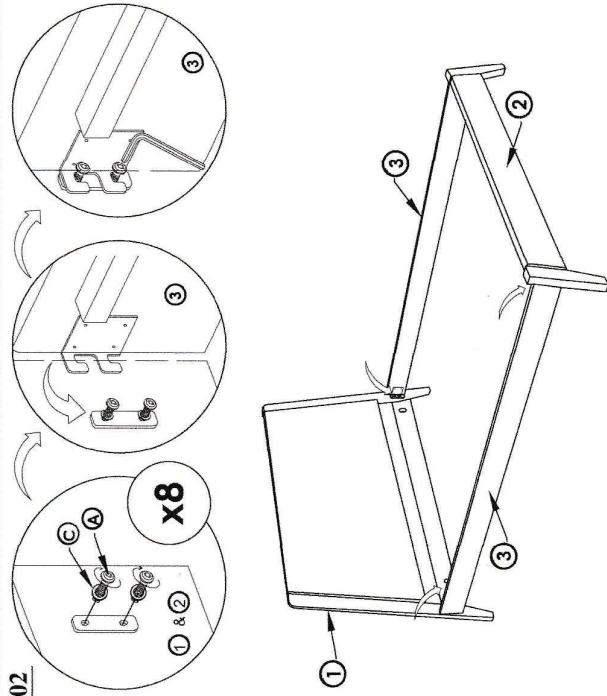

ASSEMBLY INSTRUCTIONS

MODEL : FINN KING SINGLE BED

Part List		
No.	Description	Qty.
1	Headboard	1
2	Footboard	1
3	Side Rail L/R	2
4	Support Rail	13

Hardware List		
No.	Description	Qty.
A	JCBC M6 x 30mm	8
B	JCBC M6 x 35mm	10
C	FIAT WASHER M6 x 30mm	8
D	FIAT WASHER M6 x 35mm	10
E	CSK M4 x 32mm	26
F	ALLEN KEY M4	1
G	WOOD DOWEL M10 x 40mm	2
H	JCBB M8 x 65mm	2
I	BEND WASHER	2
J	M8 HEX NUT	2
K	M8 HEX KEY SPANNER	1

STEP 01

STEP 02

STEP 03

COMPLETED ASSEMBLY