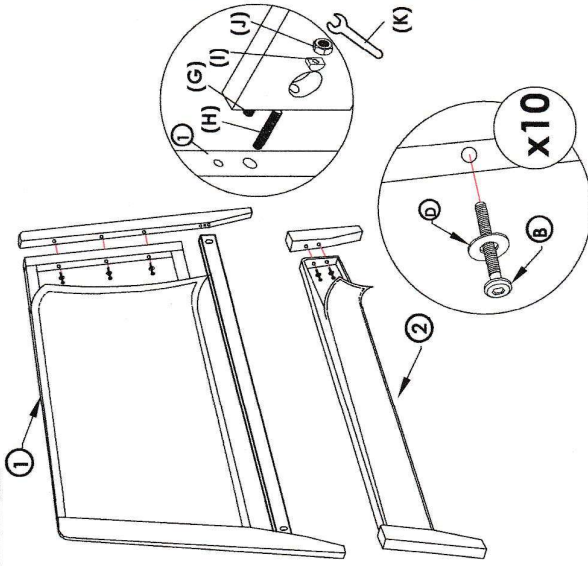

ASSEMBLY INSTRUCTIONS

MODEL : FINN KING SINGLE BED

Part List		
No.	Description	Qty.
1	Headboard	1
2	Footboard	1
3	Side Rail L/R	2
4	Support Rail	13

Hardware List		
No.	Description	Qty.
A	JCBC M6 x 30mm	8
B	JCBC M6 x 35mm	10
C	FIAT WASHER M6 x 30mm	8
D	FIAT WASHER M6 x 35mm	10
E	CSK M4 x 32mm	26
F	ALLEN KEY M4	1
G	WOOD DOWEL M10 x 40mm	2
H	JCBB M8 x 65mm	2
I	BEND WASHER	2
J	M8 HEX NUT	2
K	M8 HEX KEY SPANNER	1

STEP 01