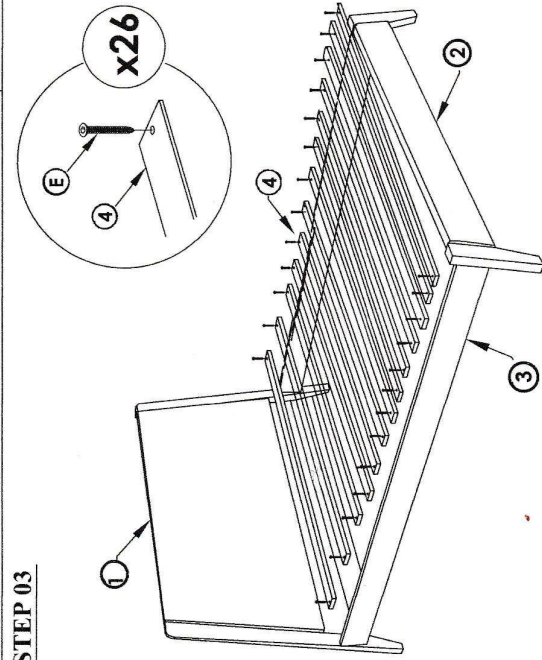

ASSEMBLY INSTRUCTIONS

MODEL : FINN KING SINGLE BED

Part List		
No.	Description	Qty.
1	Headboard	1
2	Footboard	1
3	Side Rail L/R	2
4	Support Rail	13

Hardware List		
No.	Description	Qty.
A	JCBC M6 x 30mm	8
B	JCBC M6 x 35mm	10
C	FIAT WASHER M6 x 30mm	8
D	FIAT WASHER M6 x 35mm	10
E	CSK M4 x 32mm	26
F	ALLEN KEY M4	1
G	WOOD DOWEL M10 x 40mm	2
H	JCBB M8 x 65mm	2
I	BEND WASHER	2
J	M8 HEX NUT	2
K	M8 HEX KEY SPANNER	1

STEP 01

STEP 02

STEP 03

COMPLETED ASSEMBLY