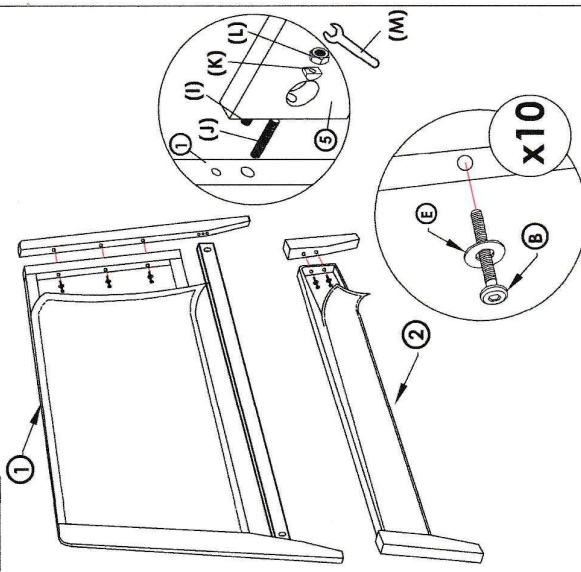

ASSEMBLY INSTRUCTIONS

MODEL : FINN DOUBLE BED

Part List		
NO.	DESCRIPTION	QTY.
1	Headboard	1
2	Footboard	1
3	Side Rail L/R	2
4	Center Rail	1
5	Center Support Leg	3
6	Support Rail	13

Hardware List		
NO.	DESCRIPTION	QTY.
A	JCBC M6 x 30mm	8
B	JCBC M6 x 35mm	10
C	JCBC M6 x 60mm	3
D	FIAT WASHER M6 x 30mm	8
E	FLAT WASHER M6 x 35mm	10
F	CSK M4 x 32mm	26
G	ALLEN KEY M4	1
H	ADJUSTER	3
I	WOOD DOWEL M10 x 40mm	2
J	JCBB M8 x 65mm	2
K	BEND WASHER	2
L	M8 HEX NUT	2
M	M8 HEX KEY SPANNER	1

COMPLETED ASSEMBLE

STEP 01

STEP 02

STEP 03

STEP 04