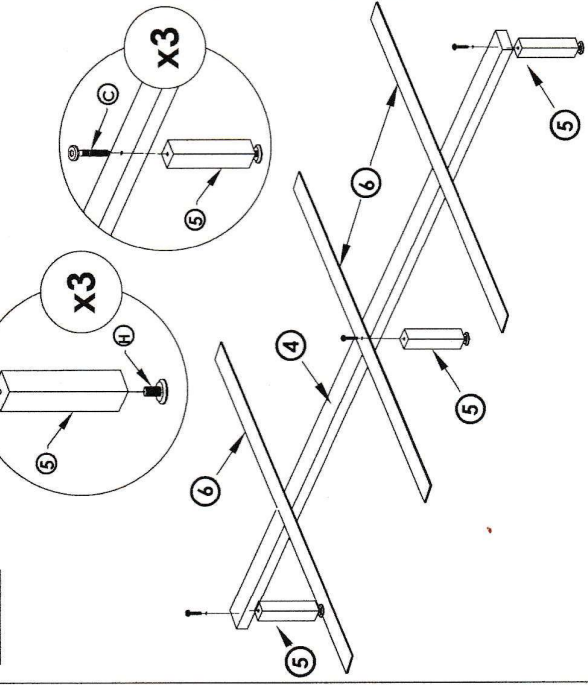

ASSEMBLY INSTRUCTIONS

MODEL : FINN DOUBLE BED

Part List		
NO.	DESCRIPTION	QTY.
1	Headboard	1
2	Footboard	1
3	Side Rail L/R	2
4	Center Rail	1
5	Center Support Leg	3
6	Support Rail	13

Hardware List		
NO.	DESCRIPTION	QTY.
A	JCBC M6 x 30mm	8
B	JCBC M6 x 35mm	10
C	JCBC M6 x 60mm	3
D	FIAT WASHER M6 x 30mm	8
E	FLAT WASHER M6 x 35mm	10
F	CSK M4 x 32mm	26
G	ALLEN KEY M4	1
H	ADJUSTER	3
I	WOOD DOWEL M10 x 40mm	2
J	JCBB M8 x 65mm	2
K	BEND WASHER	2
L	M8 HEX NUT	2
M	M8 HEX KEY SPANNER	1

COMPLETED ASSEMBLE

STEP 01

STEP 02

STEP 03

STEP 04