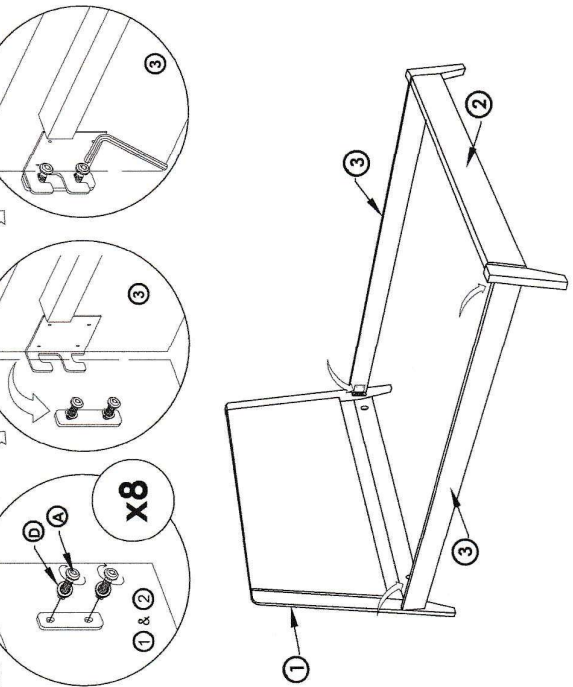

ASSEMBLY INSTRUCTIONS

MODEL : FINN DOUBLE BED

Part List		
NO.	DESCRIPTION	QTY.
1	Headboard	1
2	Footboard	1
3	Side Rail L/R	2
4	Center Rail	1
5	Center Support Leg	3
6	Support Rail	13

Hardware List		
NO.	DESCRIPTION	QTY.
A	JCBC M6 x 30mm	8
B	JCBC M6 x 35mm	10
C	JCBC M6 x 60mm	3
D	FIAT WASHER M6 x 30mm	8
E	FLAT WASHER M6 x 35mm	10
F	CSK M4 x 32mm	26
G	ALLEN KEY M4	1
H	ADJUSTER	3
I	WOOD DOWEL M10 x 40mm	2
J	JCBB M8 x 65mm	2
K	BEND WASHER	2
L	M8 HEX NUT	2
M	M8 HEX KEY SPANNER	1

COMPLETED ASSEMBLE

STEP 01

STEP 02

STEP 03

STEP 04