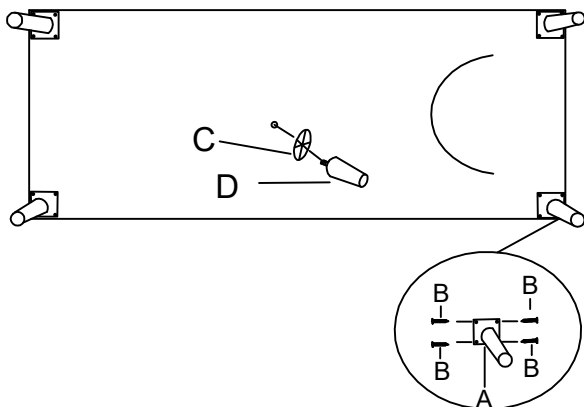

Assembly Instruction

Model:U71873

Hardware List:

NO.	Picture	Description	Loveseat	Sofa
A	 H:17.5CM	Metal Leg	4pcs	4pcs
B	 M5*30MM	Screw	16pcs	16pcs
C		Plastic Washer	N/A	1pc
D	 H:17CM	Middle Leg	N/A	1pc

Loveseat