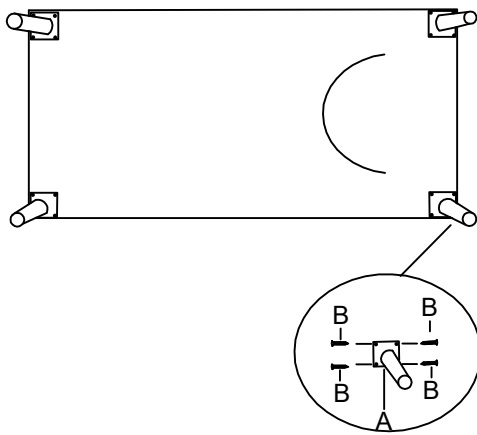

Assembly Instruction

Model:U71873

Hardware List:

NO.	Picture	Description	Loveseat	Sofa
A	 H:17.5CM	Metal Leg	4pcs	4pcs
B	 M5*30MM	Screw	16pcs	16pcs
C		Plastic Washer	N/A	1pc
D	 H:17CM	Middle Leg	N/A	1pc

Loveseat