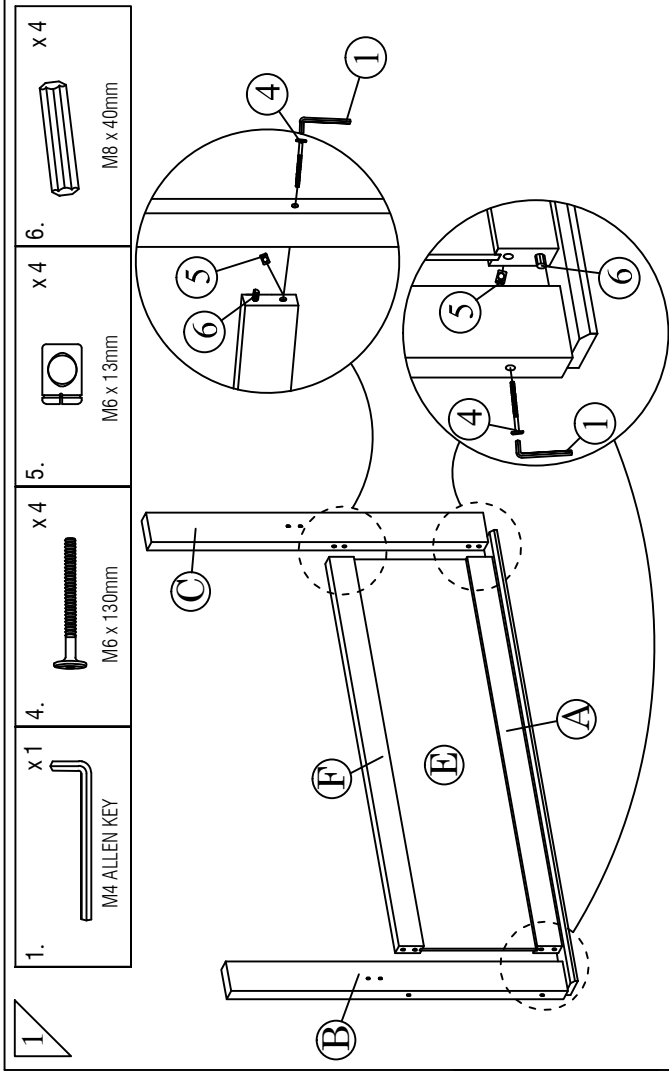

ASSEMBLY INSTRUCTION

COCO KING SINGLE BED/ COCO SINGLE BED

1.	x 1	x 28	x 1	x 8	x 8	x 8
						
	M4 ALLEN KEY	M4 x 32mm	M5 ALLEN KEY	M6 x 130mm	M6 x 13mm	M8 x 40mm

COCO KING SINGLE BED/ COCO SINGLE BED

3

4

COCO KING SINGLE BED/ COCO SINGLE BED