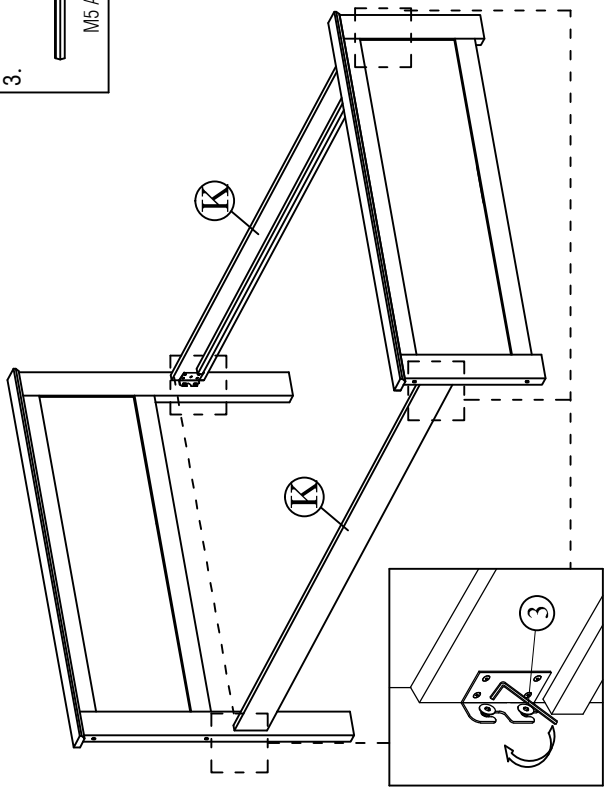

ASSEMBLY INSTRUCTION

COCO KING SINGLE BED/ COCO SINGLE BED

1.	x 1	x 28	x 1	x 8	x 8	x 8
						
	M4 ALLEN KEY	M4 x 32mm	M5 ALLEN KEY	M6 x 130mm	M6 x 13mm	M8 x 40mm

COCO KING SINGLE BED/ COCO SINGLE BED

3

4

COCO KING SINGLE BED/ COCO SINGLE BED