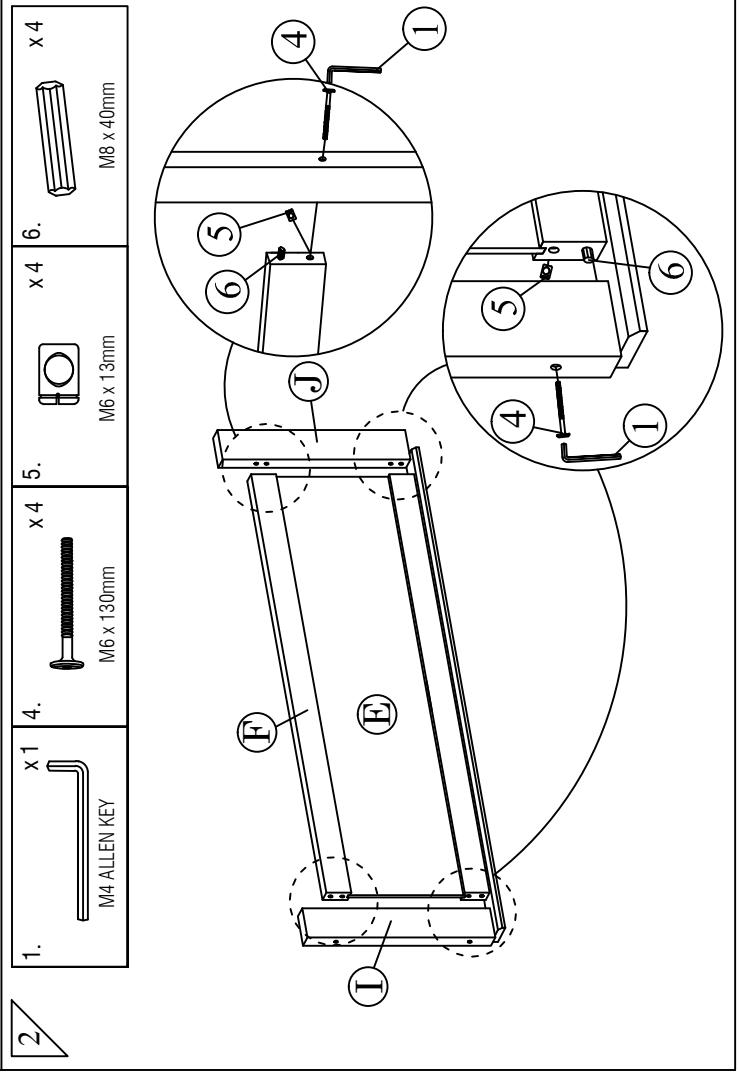

ASSEMBLY INSTRUCTION

COCO KING SINGLE BED/ COCO SINGLE BED

1.	x 1	x 28	x 1	x 8	x 8	x 8
						
	M4 ALLEN KEY	M4 x 32mm	M5 ALLEN KEY	M6 x 130mm	M6 x 13mm	M8 x 40mm

COCO KING SINGLE BED/ COCO SINGLE BED

3

4

COCO KING SINGLE BED/ COCO SINGLE BED