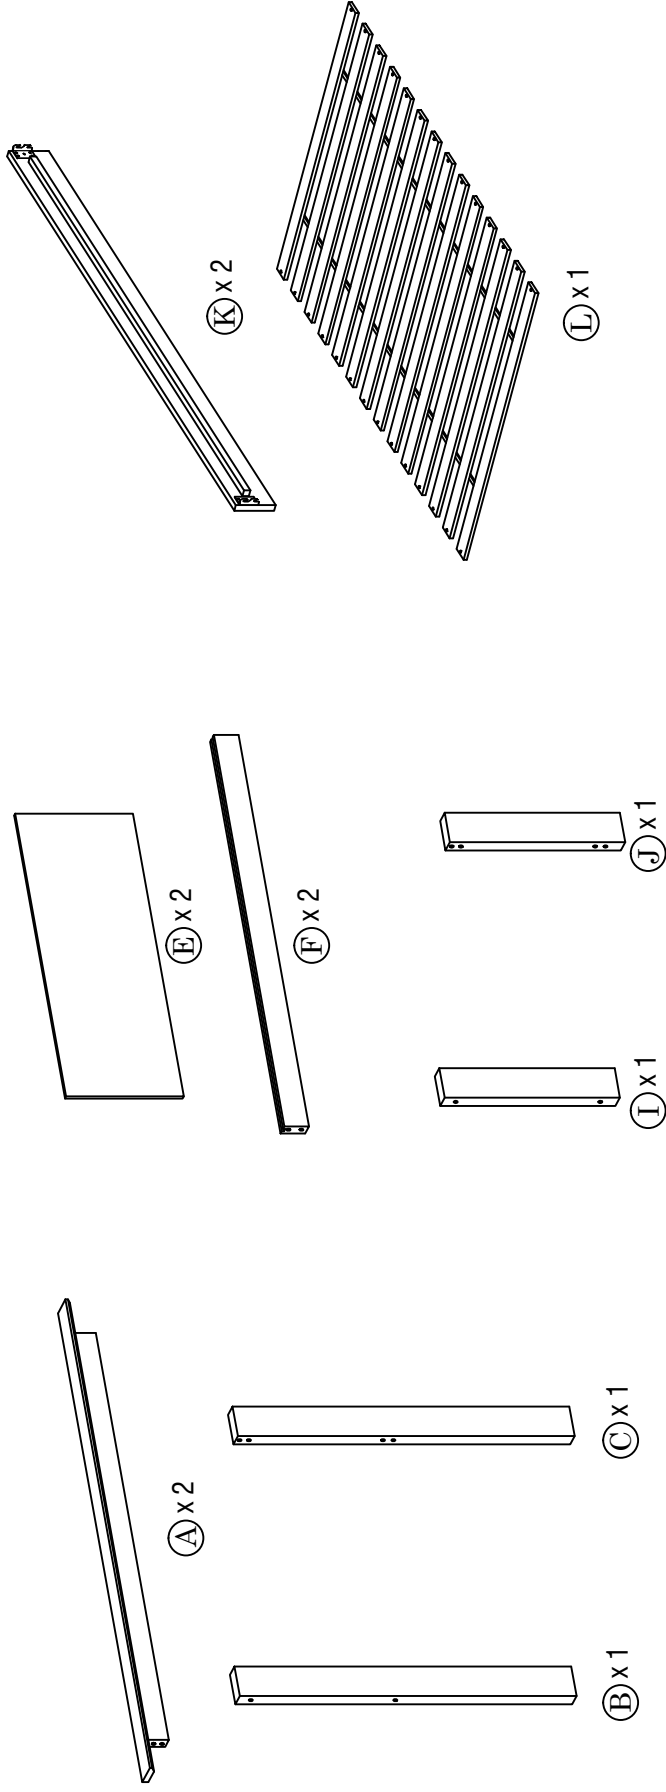

ASSEMBLY INSTRUCTION

COCO KING SINGLE BED/ COCO SINGLE BED

1.	x 1	x 28	x 1	x 8	x 8	x 8
						
	M4 ALLEN KEY	M4 x 32mm	M5 ALLEN KEY	M6 x 130mm	M6 x 13mm	M8 x 40mm

COCO KING SINGLE BED/ COCO SINGLE BED

3

4

COCO KING SINGLE BED/ COCO SINGLE BED