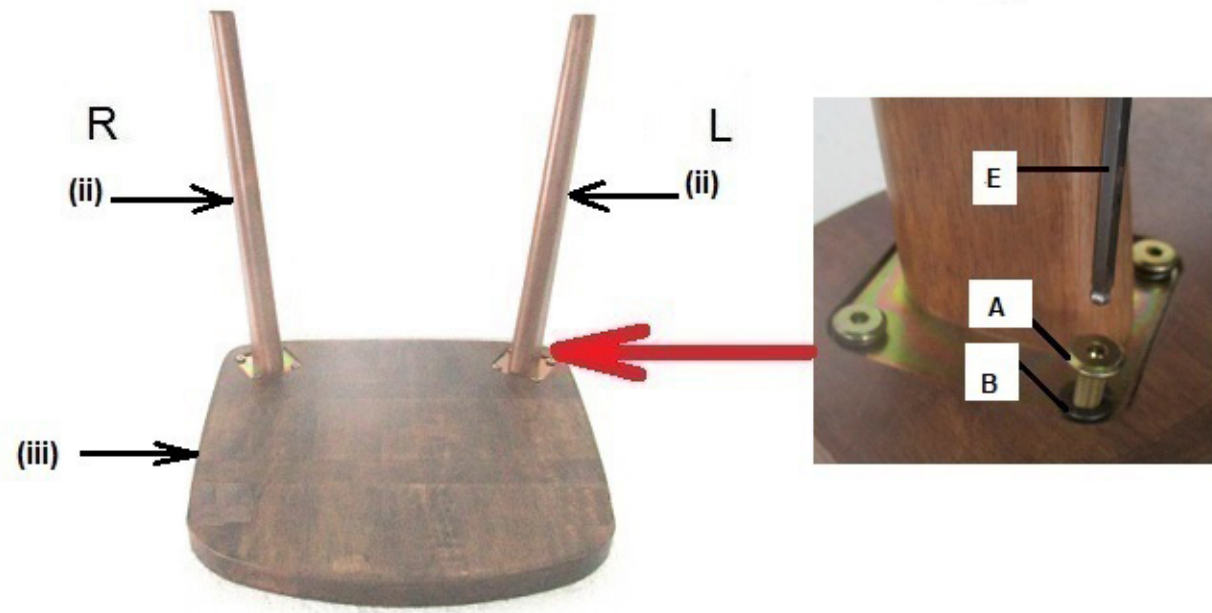

ASSEMBLY INSTRUCTION.

MODEL : CASA DINING CHAIR

CODE	PART	DESCRIPTION	QTY
A		M6 X 20MM JCBC SCREW (FOR FRONT LEG)	8 PCS
B		SPRING WASHER	12PCS
C		FLAT WASHER	4 PCS
D		M6 X 50MM JCBC SCREW	4 PCS
E		ALLEN KEY	1 PC

NOTE: PART LIST AND HARDWARE SHOWN IS PER/PC

1)

(i) BACK PANEL : 1PC

(ii) FRONT LEG

(iii) SEAT : 1PC

COMPLETED ASSEMBLY.