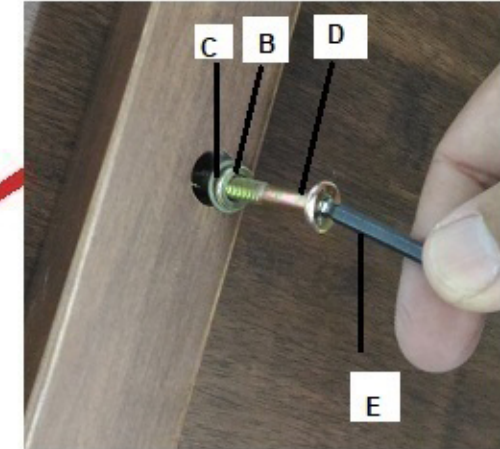

ASSEMBLY INSTRUCTION.

MODEL : CASA DINING CHAIR

CODE	PART	DESCRIPTION	QTY
A		M6 X 20MM JCBC SCREW (FOR FRONT LEG)	8 PCS
B		SPRING WASHER	12PCS
C		FLAT WASHER	4 PCS
D		M6 X 50MM JCBC SCREW	4 PCS
E		ALLEN KEY	1 PC

NOTE: PART LIST AND HARDWARE SHOWN IS PER/PC

1)

(i) BACK PANEL : 1PC

(ii) FRONT LEG

(iii) SEAT : 1PC

COMPLETED ASSEMBLY.