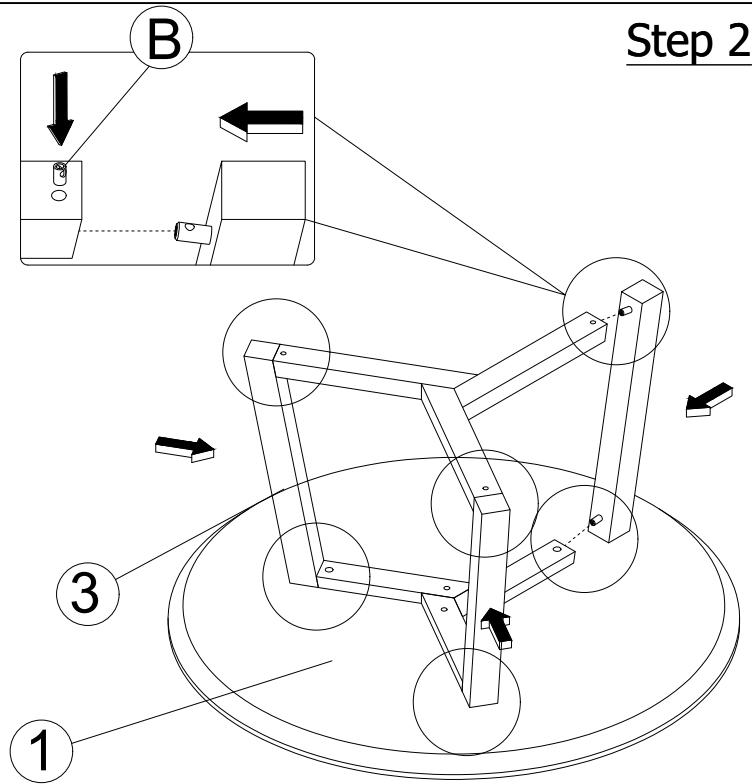

ASSEMBLY INSTRUCTIONS

MODEL : TB8037 COFFEE TABLE

ITEM	PART NAME	QTY
1	Table Top 	1 PC
2	Leg 	3 PCS
3	Table Base 	1 PC

ITEM	HARDWARE NAME	DESCRIPTION	QTY
A	BARREL NUT (LONG)		6 PCS
B	BARREL NUT (SHORT)		6 PCS
C	BARREL NUT LOCK		6 PCS
D	ALLEN KEY M5 (Long)		1 PC

FULLY SET-UP

Step 1

Step 2

Step 3