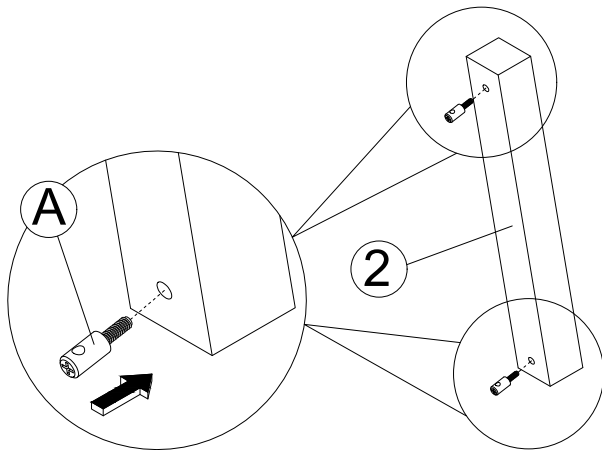

ASSEMBLY INSTRUCTIONS

MODEL : TB8037 COFFEE TABLE

ITEM	PART NAME	QTY
1	Table Top 	1 PC
2	Leg 	3 PCS
3	Table Base 	1 PC

ITEM	HARDWARE NAME	DESCRIPTION	QTY
A	BARREL NUT (LONG)		6 PCS
B	BARREL NUT (SHORT)		6 PCS
C	BARREL NUT LOCK		6 PCS
D	ALLEN KEY M5 (Long)		1 PC

FULLY SET-UP

Step 1

Step 2

Step 3