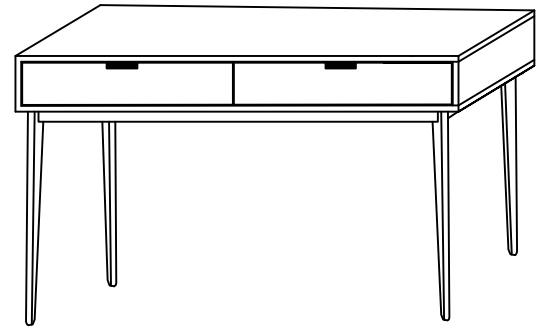

B2C FURNITURE

MODERN HARDWOOD FURNITURE

PARIS / CANNES 2 DRAWERS CONSOLE TABLE

PARTS LIST

No.	PART LIST FOR FRAME	Qty.
1	BODY	1
2	LEGS	4

PARTS LIST

No.	HARDWARE		Qty.
A	JCBC SCREW M6 X 70MM		8
B	M6 SPRING WASHER		8
C	1 / 4" FLAT WASHER		8
D	M4 ALLEN KEY		1