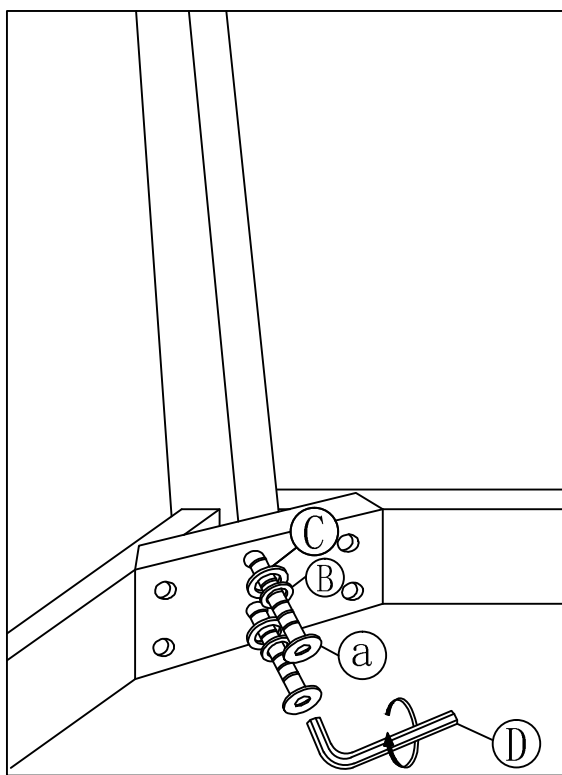

B2C FURNITURE

MODERN HARDWOOD FURNITURE

PARIS / CANNES 2 DRAWERS CONSOLE TABLE

PARTS LIST

No.	PART LIST FOR FRAME	Qty.
1	BODY	1
2	LEGS	4

PARTS LIST

No.	HARDWARE		Qty.
A	JCBC SCREW M6 X 70MM		8
B	M6 SPRING WASHER		8
C	1 / 4" FLAT WASHER		8
D	M4 ALLEN KEY		1

Assembly Tips:

Remove hardware from box and sort by the size parts and hardware to check that all hardware and parts are present before assembling. Follow instructions below in proper sequence to ensure fast, easy and correct assembly.