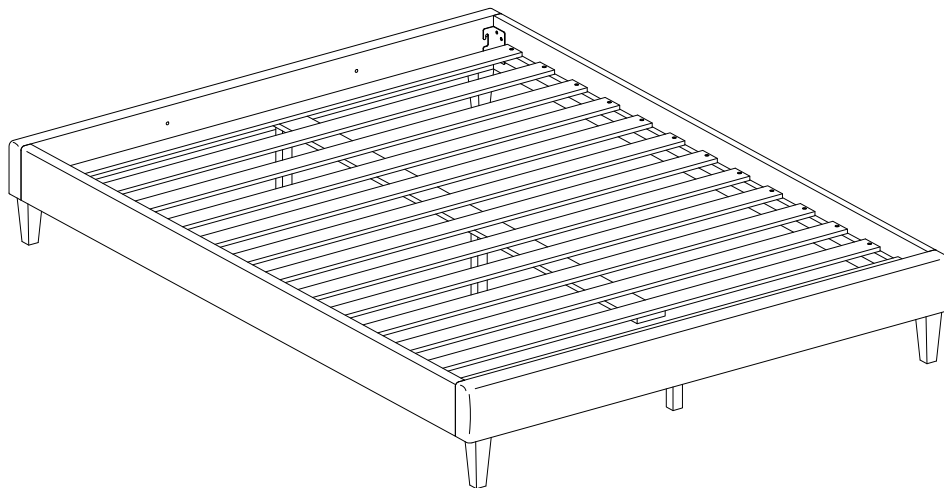

# MODEL : CANNES UPHOLSTERED BED BASE - DOUBLE / QUEEN BED

**Thank you for purchasing our product!**

Before you start , here is some helpful advice :

1. We suggest you spend a short time reading through this leaflet and then follow the simple step by step instructions.
2. Owing to the size and weight of the product, we recommend that is assembled by two adults, on a carpeted or padded area, in the room that it is intended for . Approximate assembly time: 30 minutes.
3. Please do not use any tools other than those provided or recommend in these instruction.
4. Please do not throw away any of the packaging or instructions until you have checked all the components and hardware and the furniture is fully assembled.
5. Assemble all components loosely until advised to tighten. Depending on use it may be necessary to tighten the components from time to time, so please save the tools that have been provided.
6. Please keep all pieces out of reach of small children.

## Parts supplied for assembly

Head Panel  
**A** X 1 Piece

Foot Panel  
**B** X 1 Piece

Side Rail  
**C** X 2 Pieces

Support Leg  
**D** X 3 Pieces

Leg  
**E** X 4 Pieces

Slat  
**F** X 1 Piece

Center Slit  
**G** X 4 Pieces