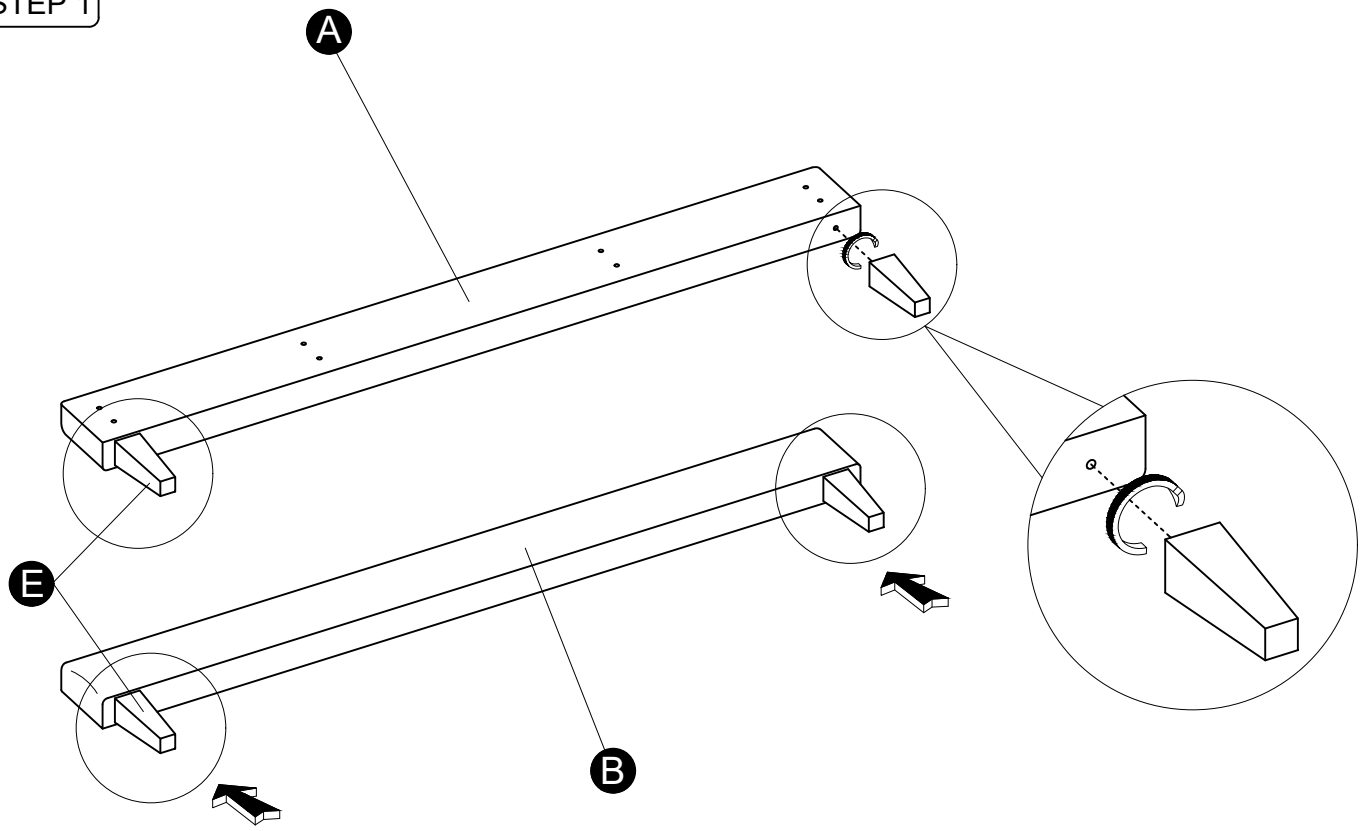

STEP 1

STEP 2

③ X 8 Pieces	⑥ X 8 Pieces	⑦ X 8 Pieces	⑨ X 1 Piece