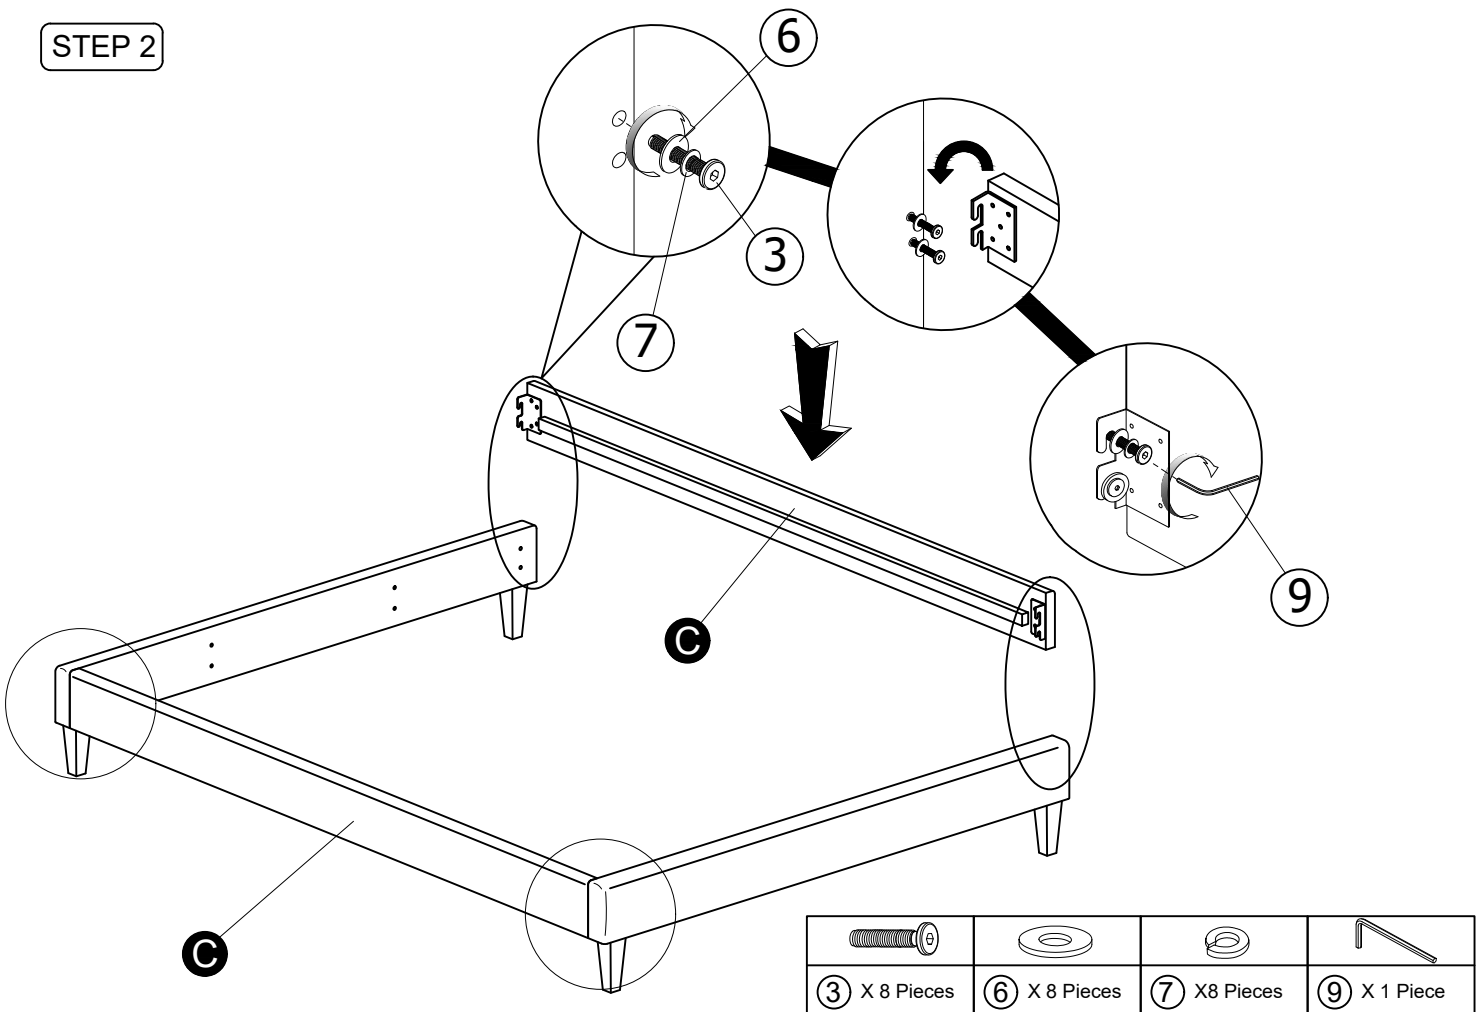

## Parts supplied for assembly

Head Panel  
**A** X 1 Piece

Foot Panel  
**B** X 1 Piece

Side Rail  
**C** X 2 Pieces

Support Leg  
**D** X 3 Pieces

Leg  
**E** X 4 Pieces

Slat  
**F** X 1 Piece

Center Slit  
**G** X 4 Pieces

## Hardware supplied for assembly

M4 x 32 Screw  
**1** X 26 Pieces

JCBC M6 x 90  
**2** X 4 Pieces

JCBC M8 x 25  
**3** X 8 Pieces

Adjuster  
**4** X 3 Pieces

JCBC M6 x 60  
**5** X 3 Pieces

**!** Extra 4 pcs  
 For Head Board

M8 Flat Washer  
**6** X 8 Pieces

M8 Spring Washer  
**7** X 8 Pieces

M4 Allen Wrench  
**8** X 1 Piece

M5 Allen Wrench  
**9** X 1 Piece

M6 Flat Washer  
**10** X 4 Pieces

M6 Spring Washer  
**11** X 4 Pieces

**!** Extra 4 pcs  
 For Head Board

**!** Extra 4 pcs  
 For Head Board

STEP 1

STEP 2

			
③ X 8 Pieces	⑥ X 8 Pieces	⑦ X 8 Pieces	⑨ X 1 Piece

STEP 3

STEP 4