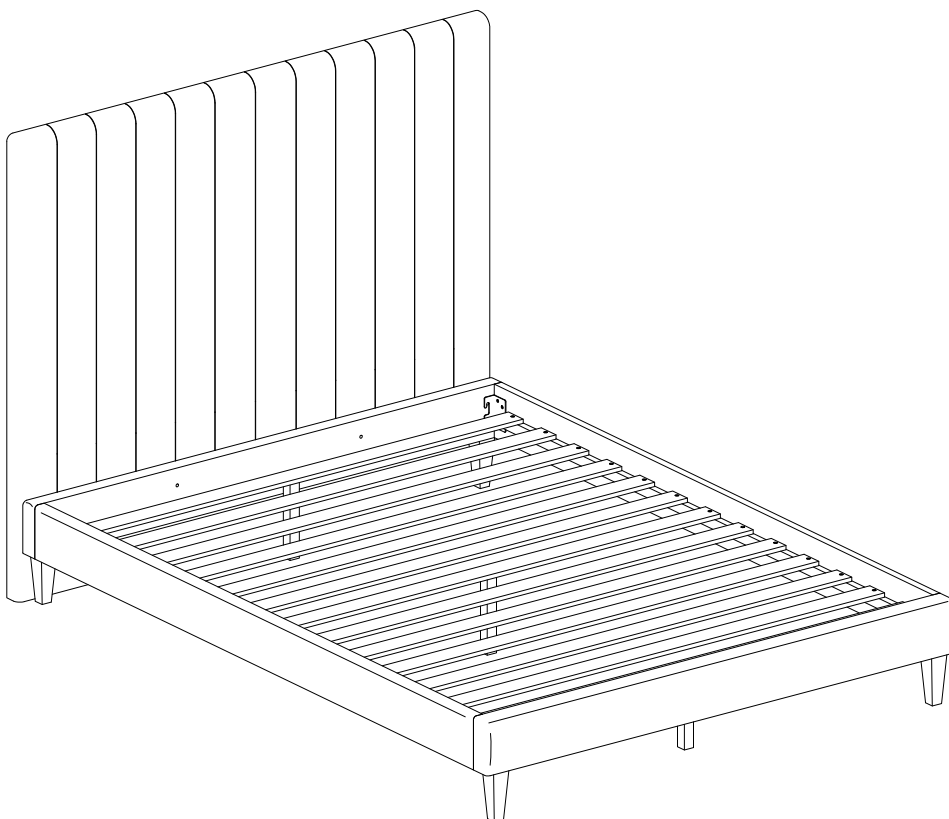

# MODEL : CANNES UPHOLSTERED BED HEAD WITH BED BASE - DOUBLE / QUEEN BED

**Thank you for purchasing our product!**

Before you start , here is some helpful advice :

1. We suggest you spend a short time reading through this leaflet and then follow the simple step by step instructions.
2. Owing to the size and weight of the product, we recommend that is assembled by two adults, on a carpeted or padded area, in the room that it is intended for . Approximate assembly time: 30 minutes.
3. Please do not use any tools other than those provided or recommend in these instruction.
4. Please do not throw away any of the packaging or instructions until you have checked all the components and hardware and the furniture is fully assembled.
5. Assemble all components loosely until advised to tighten. Depending on use it may be necessary to tighten the components from time to time, so please save the tools that have been provided.
6. Please keep all pieces out of reach of small children.

## ASSEMBLY COMPLETED

Please ensure the furniture rests on an even and flat surface. If the product wobbles or feels loose, double-check all bolts and/or screws are properly tightened and secured.

## Parts supplied for assembly

Head Panel  
**A** X 1 Piece

Foot Panel  
**B** X 1 Piece

Side Rail  
**C** X 2 Pieces

Support Leg  
**D** X 3 Pieces

Leg  
**E** X 4 Pieces

Slat  
**F** X 1 Piece

Center Slat  
**G** X 4 Pieces

Head Board  
**H** X 1 Piece