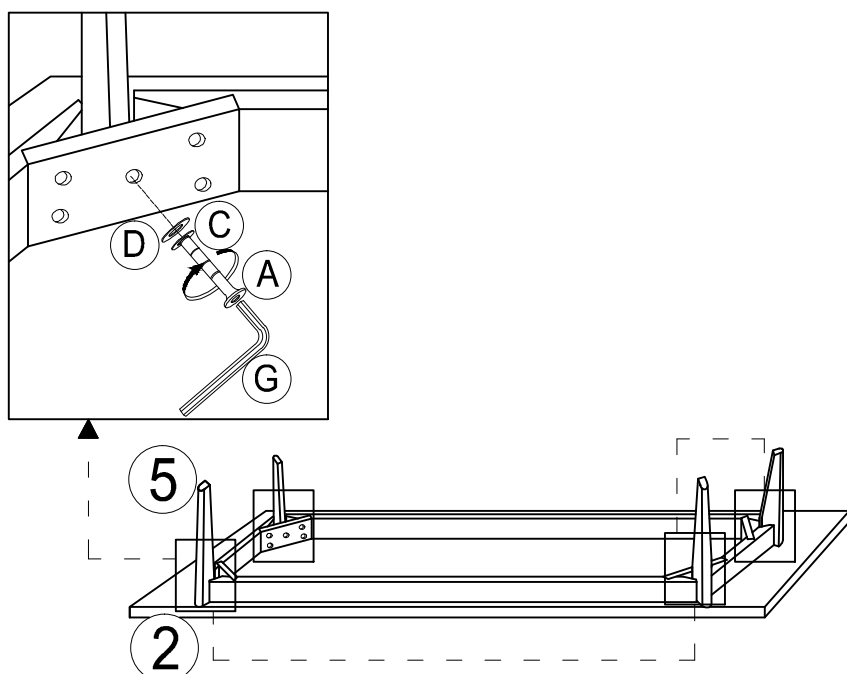

Recommended for assembly:

STEP 1