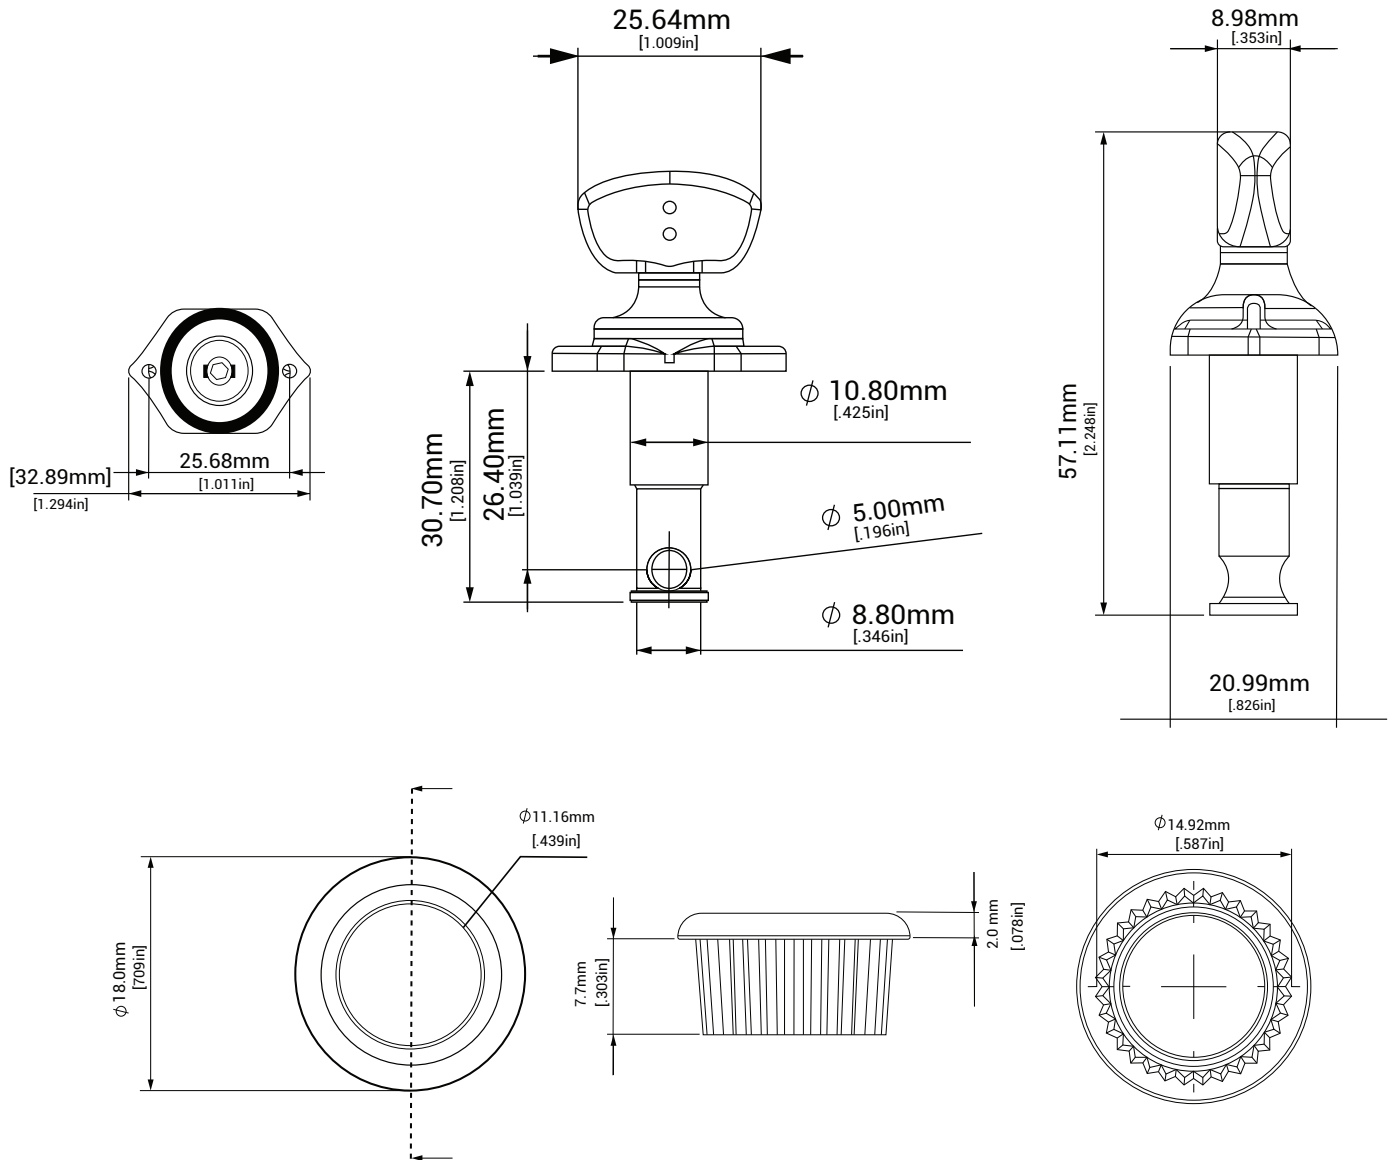

*print at 100%

Uke Bass Ratio Machine Heads

Uke Bass Ratio Machine Heads

APPROXIMATE WEIGHT	
INDIVIDUAL TUNER	COMPLETE SET
22g	88g
(0.78oz)	(3.10oz)