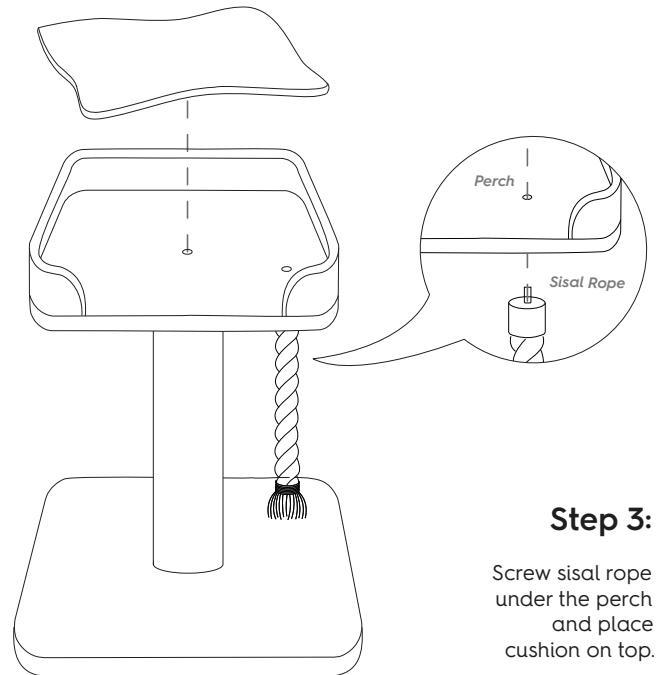

High Bed Cat Scratch Post

Your pampered furriend now has the ultimate spot for scratching, lounging, and silently judging the rest of the household. With a sturdy base, durable sisal post for those satisfying stretches, and a fun rope for play, this scratch post does it all. The plush bed at the top is the crown jewel—perfect for catnaps or enjoying the view from above (safely out of the dog’s reach).

MATERIAL

Furniture grade plush fabric. High quality, tough-wearing sisal

FINISHED SIZE:

Width: 60cm Depth: 60cm Height: 100cm

PARTS INCLUDED:

1 x Post

1 x Sisal Rope

1 x Perch

Secure post to the base with screws.

Step 2:

Mount perch to the post with the screw and washer.

Watch our cat playground come to life!

Step 3:

Screw sisal rope under the perch and place cushion on top.

Find out more
kazoo.com.au