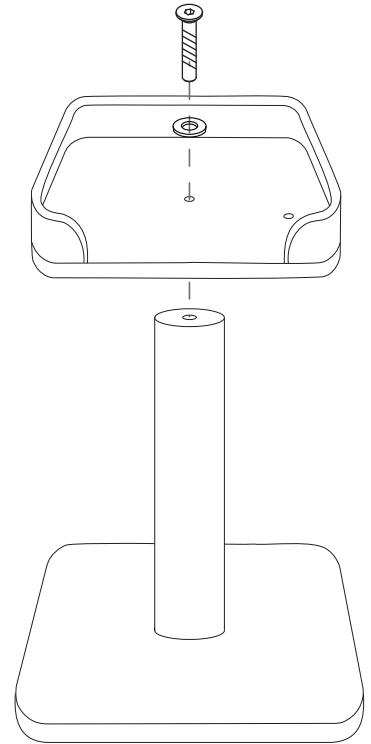

High Bed Cat Scratch Post

Your pampered furriend now has the ultimate spot for scratching, lounging, and silently judging the rest of the household. With a sturdy base, durable sisal post for those satisfying stretches, and a fun rope for play, this scratch post does it all. The plush bed at the top is the crown jewel—perfect for catnaps or enjoying the view from above (safely out of the dog’s reach).

MATERIAL

Furniture grade plush fabric. High quality, tough-wearing sisal

FINISHED SIZE:

Width: 60cm Depth: 60cm Height: 100cm

PARTS INCLUDED:

1 x Post

1 x Sisal Rope

1 x Perch

1 x Cushion

1 x Base

Hardware included:

5 x Screws

1 x Washer

1 x Allen Key

Assembly Instructions

Step 1:

Secure post to the base with screws.

Step 2:

Mount perch to the post with the screw and washer.

Watch our cat playground come to life!

Step 3:

Screw sisal rope under the perch and place cushion on top.

Find out more
kazoo.com.au