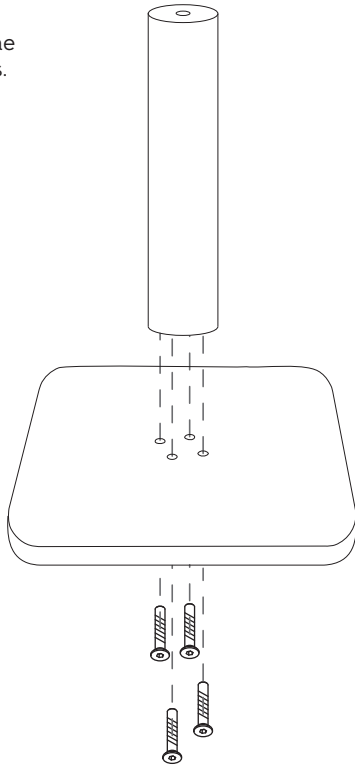

High Bed Cat Scratch Post

Your pampered furriend now has the ultimate spot for scratching, lounging, and silently judging the rest of the household. With a sturdy base, durable sisal post for those satisfying stretches, and a fun rope for play, this scratch post does it all. The plush bed at the top is the crown jewel—perfect for catnaps or enjoying the view from above (safely out of the dog’s reach).

MATERIAL

Furniture grade plush fabric. High quality, tough-wearing sisal

FINISHED SIZE:

Width: 60cm Depth: 60cm Height: 100cm

PARTS INCLUDED:

1 x Post

1 x Sisal Rope

1 x Perch

1 x Cushion

1 x Base

Hardware included:

5 x Screws

1 x Washer

1 x Allen Key

Assembly Instructions

Step 1:

Secure post to the base with screws.

Step 2:

Mount perch to the post with the screw and washer.

Watch our cat playground come to life!

Step 3:

Screw sisal rope under the perch and place cushion on top.

Find out more
kazoo.com.au