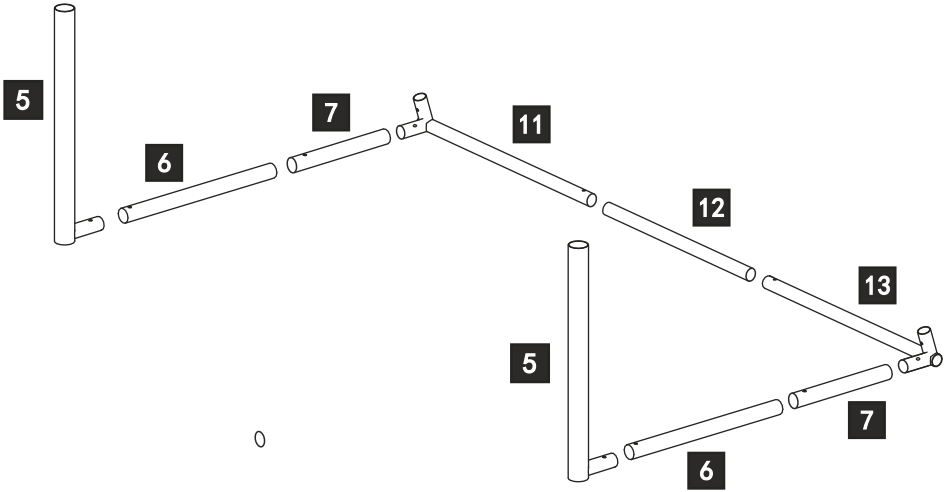

QUICKPLAY
GS GOAL SERIES
INSTRUCTIONS
8X5FT

GOT AN ISSUE?
DON'T RETURN
TO THE STORE

please contact us instead:
support@quickplaysport.com

STEP 1

FRAME ASSEMBLY

STEP 2

FRAME ASSEMBLY

STEP 3

STEP 4

NET ATTACHMENT BUNGEEES & GROUND PEGS

Pull net over the frame and secure with evenly spaced bungees and around the posts.

WARNINGS & USAGE GUIDELINES:

1. Must be assembled by an adult.
2. This product is not suitable for children under 5 yrs of age.
3. Only use on a flat surface.
4. Check the product is fully assembled before use.
5. Always exercise caution when moving the product.
6. Ensure the product is secured to the ground with the provided U-pegs before use.
7. If using on hard surfaces, anchor with sandbags or goal weights (sold separately).
8. Do not climb or hang on the product.
9. Regularly check the goal for wear and tear. Stop using if any part of it breaks. Failure to do so may result in injury.
10. Not suitable for use in high winds.