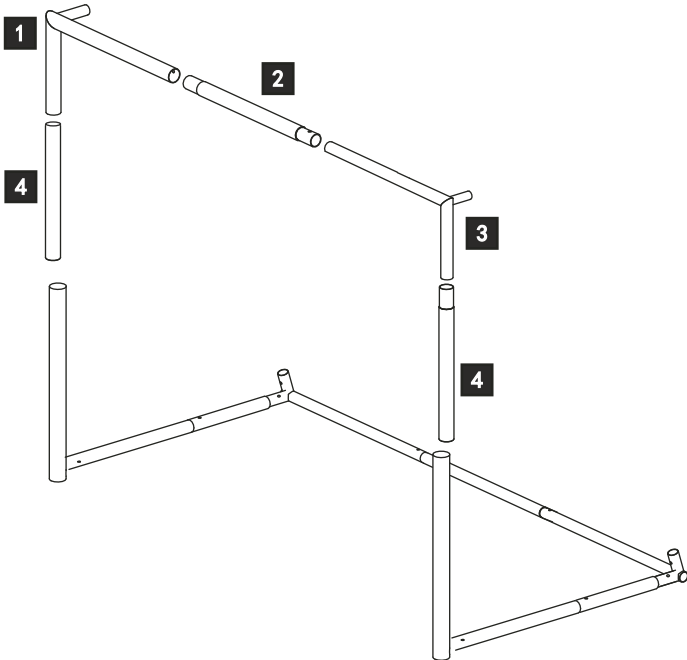

QUICKPLAY
GS GOAL SERIES
INSTRUCTIONS
8X5FT

GOT AN ISSUE?
DON'T RETURN
TO THE STORE

please contact us instead:
support@quickplaysport.com

STEP 1

FRAME ASSEMBLY

STEP 2

FRAME ASSEMBLY

STEP 3

STEP 4

NET ATTACHMENT BUNGEEES & GROUND PEGS

Pull net over the frame and secure with evenly spaced bungees and around the posts.

WARNINGS & USAGE GUIDELINES:

1. Must be assembled by an adult.
2. This product is not suitable for children under 5 yrs of age.
3. Only use on a flat surface.
4. Check the product is fully assembled before use.
5. Always exercise caution when moving the product.
6. Ensure the product is secured to the ground with the provided U-pegs before use.
7. If using on hard surfaces, anchor with sandbags or goal weights (sold separately).
8. Do not climb or hang on the product.
9. Regularly check the goal for wear and tear. Stop using if any part of it breaks. Failure to do so may result in injury.
10. Not suitable for use in high winds.