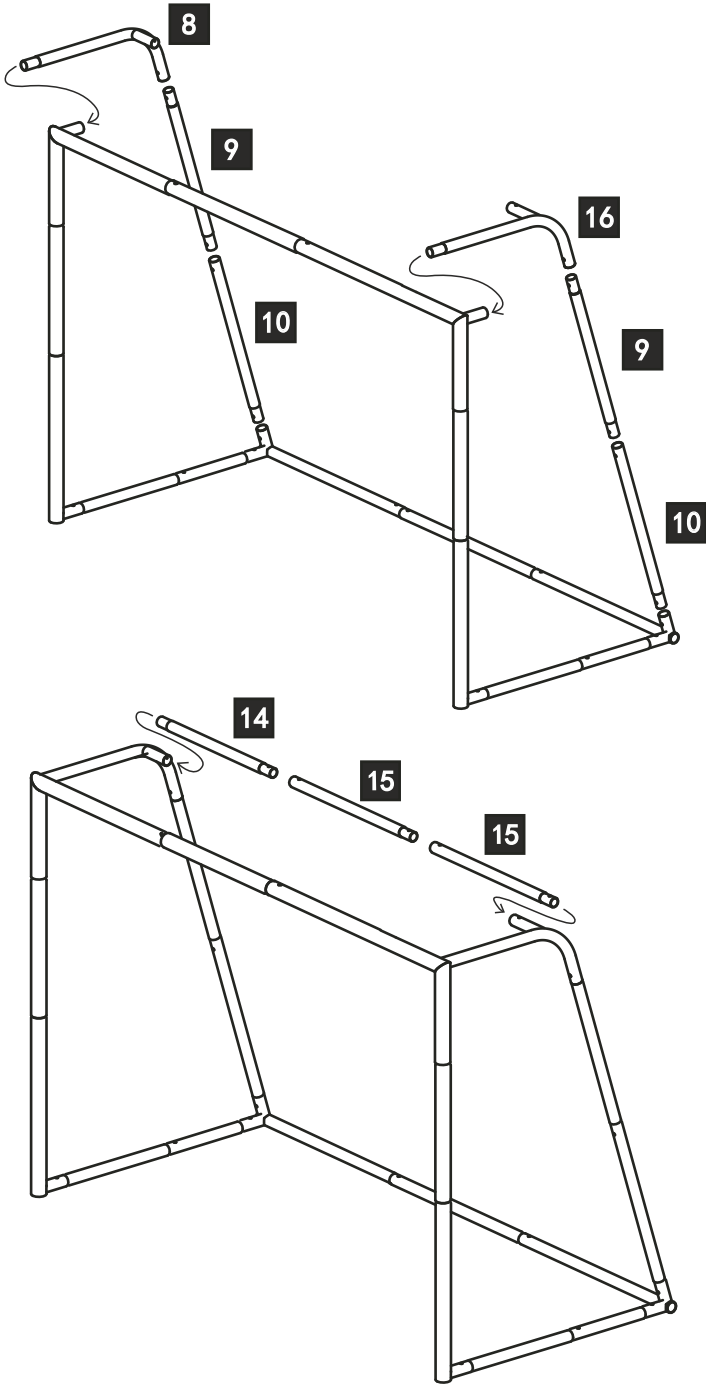

QUICKPLAY
GS GOAL SERIES
INSTRUCTIONS
8X5FT

GOT AN ISSUE?
DON'T RETURN
TO THE STORE

please contact us instead:
support@quickplaysport.com

STEP 1

FRAME ASSEMBLY

STEP 2

FRAME ASSEMBLY

STEP 3

STEP 4

NET ATTACHMENT BUNGEEES & GROUND PEGS

Pull net over the frame and secure with evenly spaced bungees and around the posts.

WARNINGS & USAGE GUIDELINES:

1. Must be assembled by an adult.
2. This product is not suitable for children under 5 yrs of age.
3. Only use on a flat surface.
4. Check the product is fully assembled before use.
5. Always exercise caution when moving the product.
6. Ensure the product is secured to the ground with the provided U-pegs before use.
7. If using on hard surfaces, anchor with sandbags or goal weights (sold separately).
8. Do not climb or hang on the product.
9. Regularly check the goal for wear and tear. Stop using if any part of it breaks. Failure to do so may result in injury.
10. Not suitable for use in high winds.