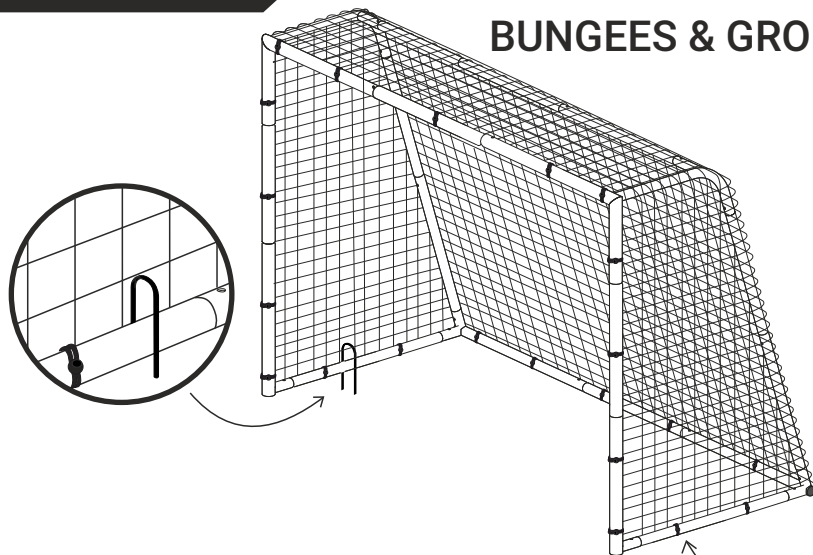

QUICKPLAY
GS GOAL SERIES
INSTRUCTIONS
8X5FT

GOT AN ISSUE?
DON'T RETURN
TO THE STORE

please contact us instead:
support@quickplaysport.com

STEP 1

FRAME ASSEMBLY

STEP 2

FRAME ASSEMBLY

STEP 3

STEP 4

NET ATTACHMENT BUNGEEES & GROUND PEGS

Pull net over the frame and secure with evenly spaced bungees and around the posts.

WARNINGS & USAGE GUIDELINES:

1. Must be assembled by an adult.
2. This product is not suitable for children under 5 yrs of age.
3. Only use on a flat surface.
4. Check the product is fully assembled before use.
5. Always exercise caution when moving the product.
6. Ensure the product is secured to the ground with the provided U-pegs before use.
7. If using on hard surfaces, anchor with sandbags or goal weights (sold separately).
8. Do not climb or hang on the product.
9. Regularly check the goal for wear and tear. Stop using if any part of it breaks. Failure to do so may result in injury.
10. Not suitable for use in high winds.