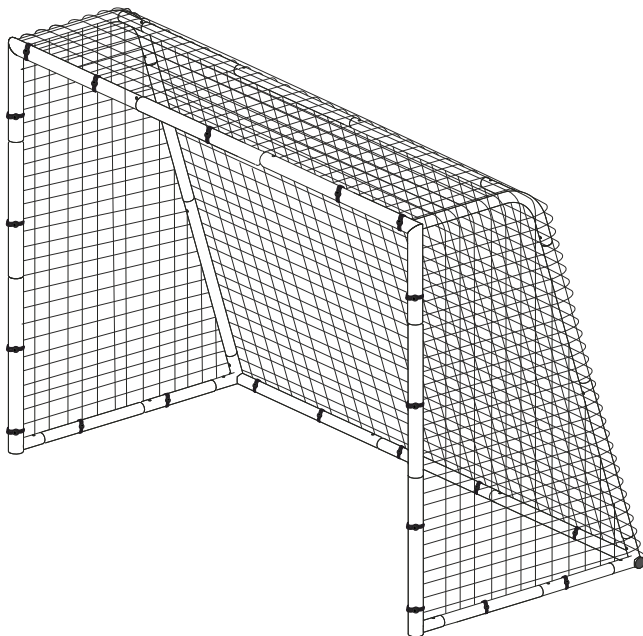

QUICKPLAY
GS GOAL SERIES
INSTRUCTIONS
8X5FT

GOT AN ISSUE?
DON'T RETURN
TO THE STORE

please contact us instead:
support@quickplaysport.com

STEP 1

FRAME ASSEMBLY

STEP 2

FRAME ASSEMBLY

STEP 3

STEP 4

NET ATTACHMENT BUNGEEES & GROUND PEGS

Pull net over the frame and secure with evenly spaced bungees and around the posts.

WARNINGS & USAGE GUIDELINES:

1. Must be assembled by an adult.
2. This product is not suitable for children under 5 yrs of age.
3. Only use on a flat surface.
4. Check the product is fully assembled before use.
5. Always exercise caution when moving the product.
6. Ensure the product is secured to the ground with the provided U-pegs before use.
7. If using on hard surfaces, anchor with sandbags or goal weights (sold separately).
8. Do not climb or hang on the product.
9. Regularly check the goal for wear and tear. Stop using if any part of it breaks. Failure to do so may result in injury.
10. Not suitable for use in high winds.