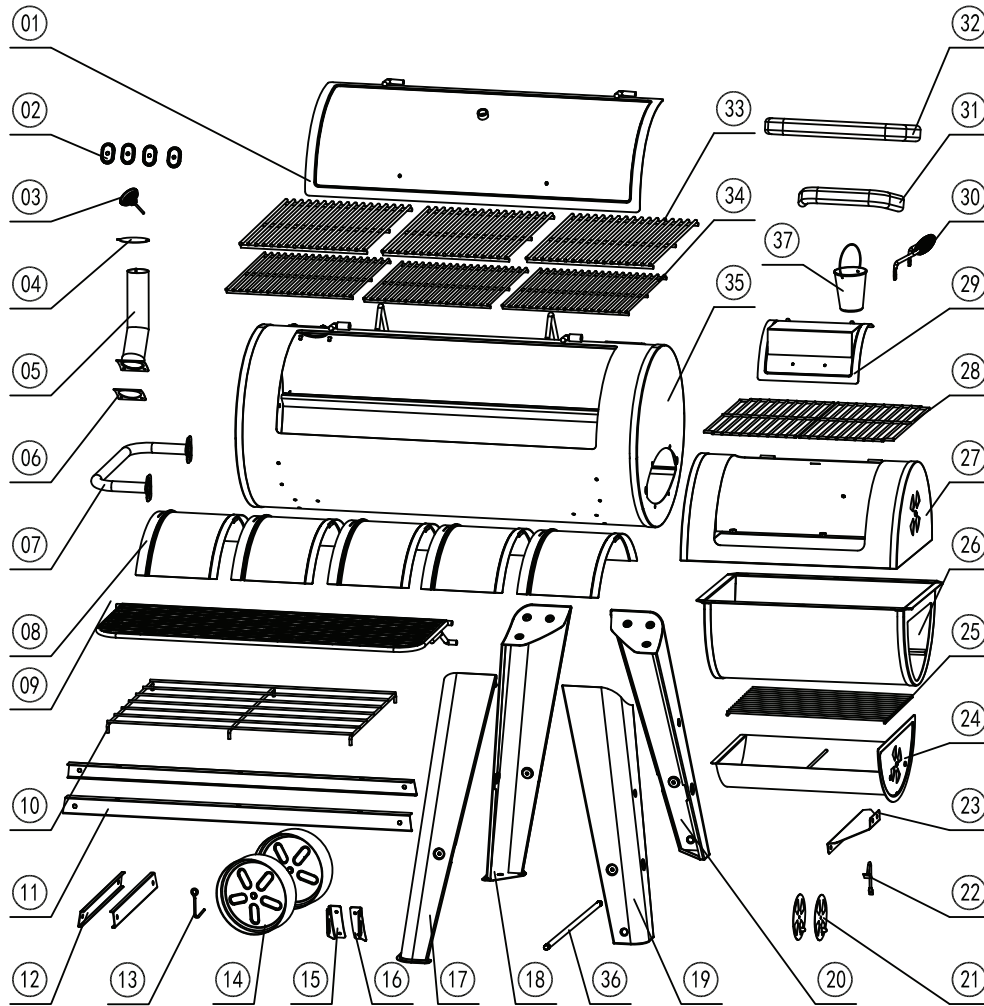

A. PARTS LIST

NO.	Name
01	Cooking Chamber Lid
02	Handle Washer
03	Temperature Gauge
04	Smoke Stack Damper
05	Smoke Stack
06	Smoke Stack Gasket
07	Side Handle
08	Baffle Plate
09	Front Shelf
10	Bottom Shelf
11	Long Bar
12	Short Bar
13	Grease Bucket Holder
14	Wheel
15	Front Shelf Support (L)

NO.	Name
16	Front Shelf Support (R)
17	Left Front Leg
18	Left Rear Leg
19	Right Front Leg (Shorter Leg)
20	Right Rear Leg (Shorter Leg)
21	Damper
22	Firebox Lid Stop
23	Firebox Support Bracket
24	Ash Drawer
25	Firebox Charcoal Grate
26	Firebox Base
27	Firebox Top
28	Firebox Cooking Grill
29	Firebox Lid
30	Ash Drawer Handle

NO.	Name
31	Firebox Lid Handle
32	Cooking Chamber Handle
33	Cooking Grill
34	Charcoal Grate
35	Cooking Chamber
36	Wheel Axle
37	Grease Bucket