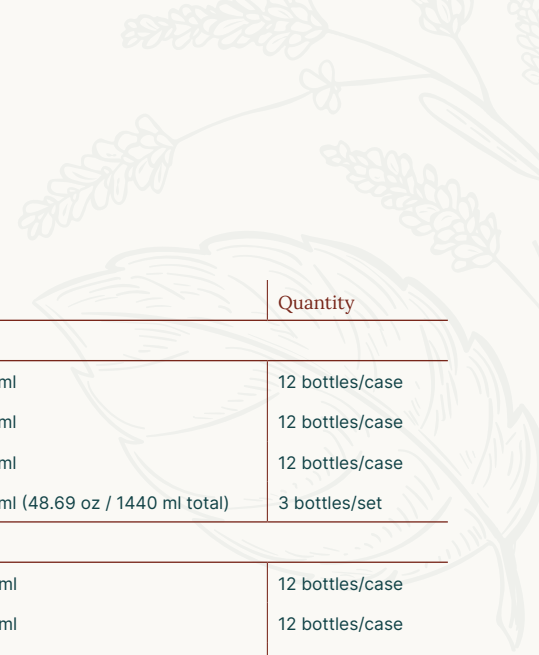

128 fl. oz / 3.7 L

1.25 oz / 35 g

1 oz / 30 ml

Lavender Mint

Amenie

SKU / Item Code	Product Name	Size	Quantity
EcoLux Dispensers			
ALMS16-12	Amenie Lavender Mint Shampoo EcoLux Dispensers	16.23 oz / 480 ml	12 bottles/case
ALMC16-12	Amenie Lavender Mint Conditioner EcoLux Dispensers	16.23 oz / 480 ml	12 bottles/case
ALMBW16-12	Amenie Lavender Mint Body Wash EcoLux Dispenser	16.23 oz / 480 ml	12 bottles/case
ALMTRIPLE16	Amenie Lavender Mint Triple EcoLux Dispensers Bundle	16.23 oz / 480 ml (48.69 oz / 1440 ml total)	3 bottles/set
Acquavera Dispensers			
ALMS13-12	Amenie Lavender Mint Shampoo Acquavera Dispenser	13.53 oz / 400 ml	12 bottles/case
ALMC13-12	Amenie Lavender Mint Conditioner Acquavera Dispenser	13.53 oz / 400 ml	12 bottles/case
ALMBW13-12	Amenie Lavender Mint Body Wash Acquavera Dispenser	13.53 oz / 400 ml	12 bottles/case
ALML13-12	Amenie Lavender Mint Lotion Acquavera Dispenser	13.53 oz / 400 ml	12 bottles/case
ALM-ACQ-SBC	Amenie Lavender Mint Acquavera Triple Dispenser Pack	13.53 oz / 400 ml (40.59 oz / 1200 ml total)	3 bottles/set
	Amenie Lavender Mint Acquavera Double Dispenser Pack	13.53 oz / 400 ml (27.06 oz / 800 ml total)	2 bottles/set