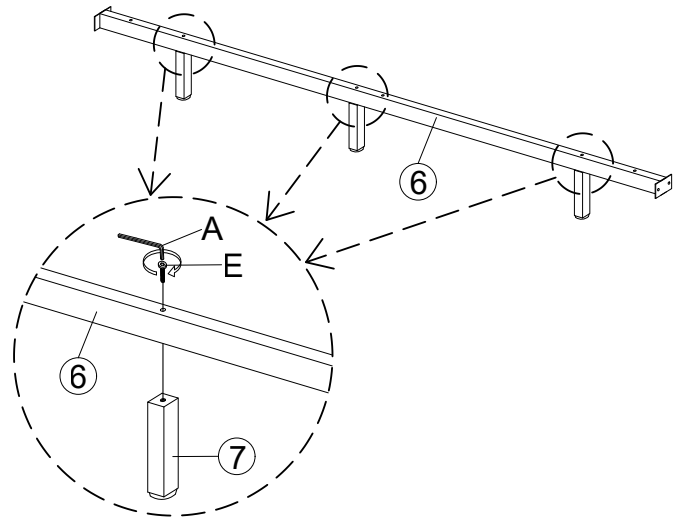

ASSEMBLY INSTRUCTION

MODEL : SUNDAY QUEEN BED		ASSEMBLY PART	
1.		2.	
Headboard Panel - 1 pc		Footboard Panel - 1 pc	
3.		4.	
Side Rail - 2 pcs		Leg - 4 pcs	
5.		6.	
Slats(13pcs) - 1 pc		Slat Support (Iron)- 1 pc	
7.			
Support Leg - 3 pcs			

NO	HARDWARE DESCRIPTION	QTY
A	Allen Key M4 	1 PC
B	Allen Key M5 	1 PC
C	JCBB Bolt M8 x 16mm 	16 PCS
D	JCBC Bolt M6 x 35mm 	7 PCS
E	JCBC Bolt M6 x 60mm 	3 PCS
F	CBS Screw M4 x 32mm 	6 PCS

Complete Assembled

STEP 1.

STEP 2.

STEP 3.

STEP 4.

STEP 5.

STEP 6.