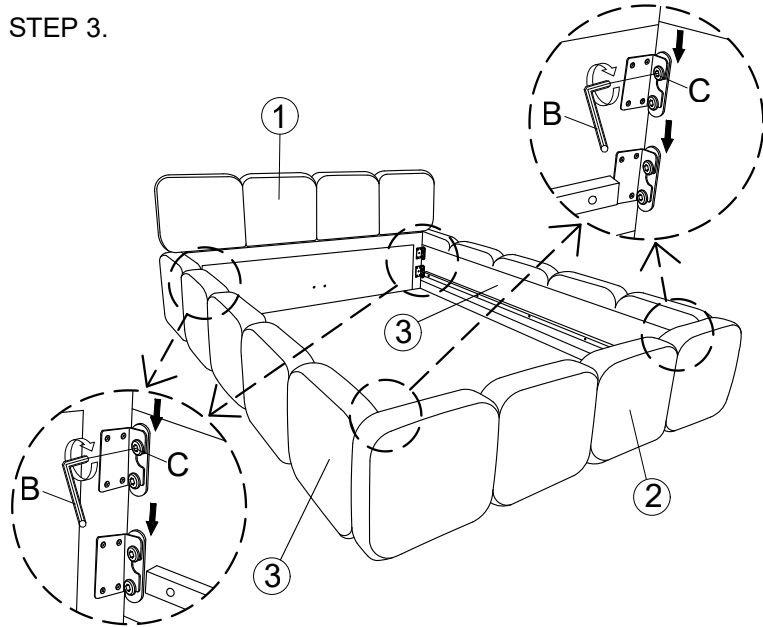

ASSEMBLY INSTRUCTION

MODEL : SUNDAY QUEEN BED		ASSEMBLY PART	
1.		2.	
Headboard Panel - 1 pc		Footboard Panel - 1 pc	
3.		4.	
Side Rail - 2 pcs		Leg - 4 pcs	
5.		6.	
Slats(13pcs) - 1 pc		Slat Support (Iron)- 1 pc	
7.			
Support Leg - 3 pcs			

NO	HARDWARE DESCRIPTION	QTY
A	Allen Key M4 	1 PC
B	Allen Key M5 	1 PC
C	JCBB Bolt M8 x 16mm 	16 PCS
D	JCBC Bolt M6 x 35mm 	7 PCS
E	JCBC Bolt M6 x 60mm 	3 PCS
F	CBS Screw M4 x 32mm 	6 PCS

Complete Assembled

STEP 1.

STEP 2.

STEP 3.

STEP 4.

STEP 5.

STEP 6.