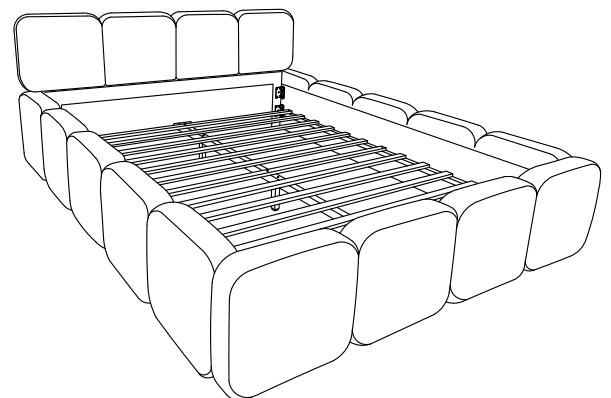

ASSEMBLY INSTRUCTION

MODEL : SUNDAY QUEEN BED		ASSEMBLY PART	
1.		2.	
Headboard Panel - 1 pc		Footboard Panel - 1 pc	
3.		4.	
Side Rail - 2 pcs		Leg - 4 pcs	
5.		6.	
Slats(13pcs) - 1 pc		Slat Support (Iron)- 1 pc	
7.			
Support Leg - 3 pcs			

NO	HARDWARE DESCRIPTION	QTY
A	Allen Key M4 	1 PC
B	Allen Key M5 	1 PC
C	JCBB Bolt M8 x 16mm 	16 PCS
D	JCBC Bolt M6 x 35mm 	7 PCS
E	JCBC Bolt M6 x 60mm 	3 PCS
F	CBS Screw M4 x 32mm 	6 PCS

Complete Assembled