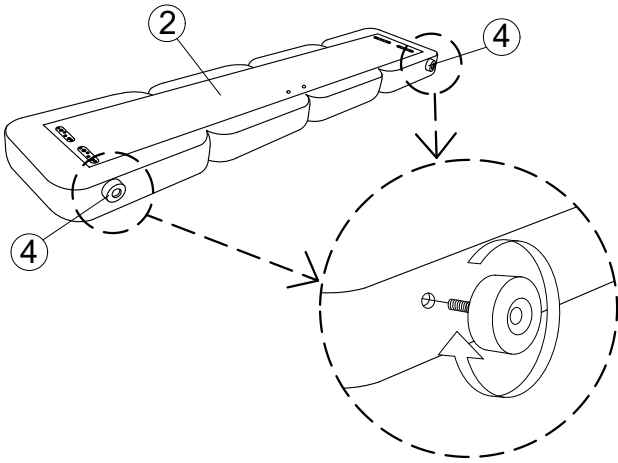

STEP 1.

STEP 2.

STEP 3.

STEP 4.

STEP 5.

STEP 6.