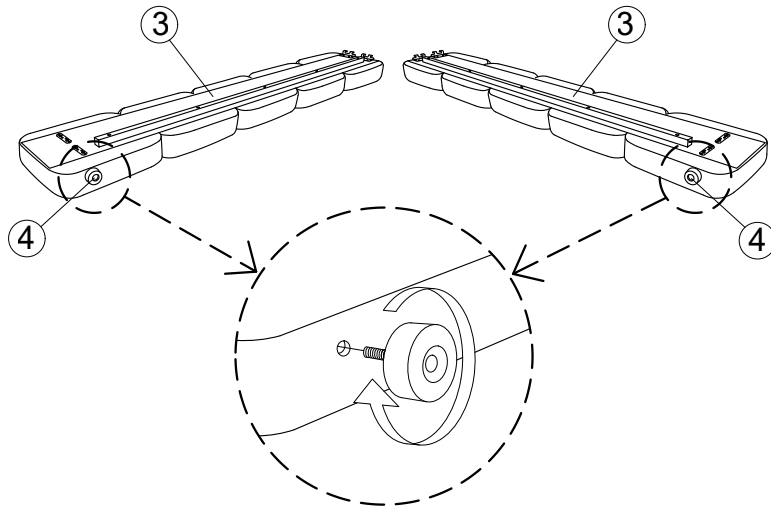

ASSEMBLY INSTRUCTION

MODEL : SUNDAY QUEEN BED		ASSEMBLY PART	
1.		2.	
Headboard Panel - 1 pc		Footboard Panel - 1 pc	
3.		4.	
Side Rail - 2 pcs		Leg - 4 pcs	
5.		6.	
Slats(13pcs) - 1 pc		Slat Support (Iron)- 1 pc	
7.			
Support Leg - 3 pcs			

NO	HARDWARE DESCRIPTION	QTY
A	Allen Key M4 	1 PC
B	Allen Key M5 	1 PC
C	JCBB Bolt M8 x 16mm 	16 PCS
D	JCBC Bolt M6 x 35mm 	7 PCS
E	JCBC Bolt M6 x 60mm 	3 PCS
F	CBS Screw M4 x 32mm 	6 PCS

Complete Assembled

STEP 1.

STEP 2.

STEP 3.

STEP 4.

STEP 5.

STEP 6.