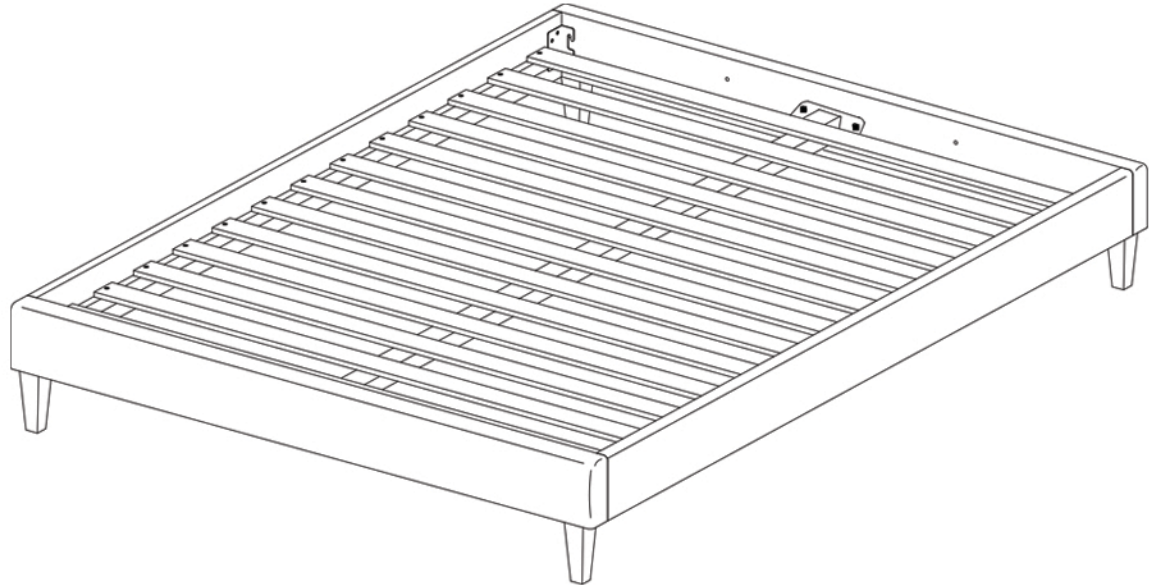

CANNES Bed Base Double

- Please do not throw away any of the packaging or instructions until you have checked all the components and hardware and have successfully completed the assembly
- Before starting the assembly, please spend a short time looking through this leaflet.
- We suggest building your item on a soft surface such as a rug or carpet, or even the packaging this item arrived in. This will help protect the product and your floor!
- Please only use the appropriate tools needed for each task as indicated or mentioned.
- Ensure you have 2 people if your product is heavy or large, or awkward for you.
- Assemble all components loosely until the final stages.
- Keep the assembly tools with the instructions. depending on use, it will be necessary to perform maintenance or upkeep on your product.
- Please keep small pieces out of reach of small children
- If you encounter any issues or concerns before, during or after assembly, be they large, small or strange, please let us know at customercare@b2cfurniture.com.au We have a dedicated support team with solutions and remedies ready to put them into action for you.
- Final step, enjoy your furniture!

CANNES Bed Base Double

Head Panel
A X 1 Piece

Foot Panel
B X 1 Piece

Side Rail
C X 2 Pieces

Metal Center Support
D X 1 Piece

Leg
E X 4 Pieces

Slat
F X 1 Piece

M4 x 32 Screw
1 X 30 Pieces