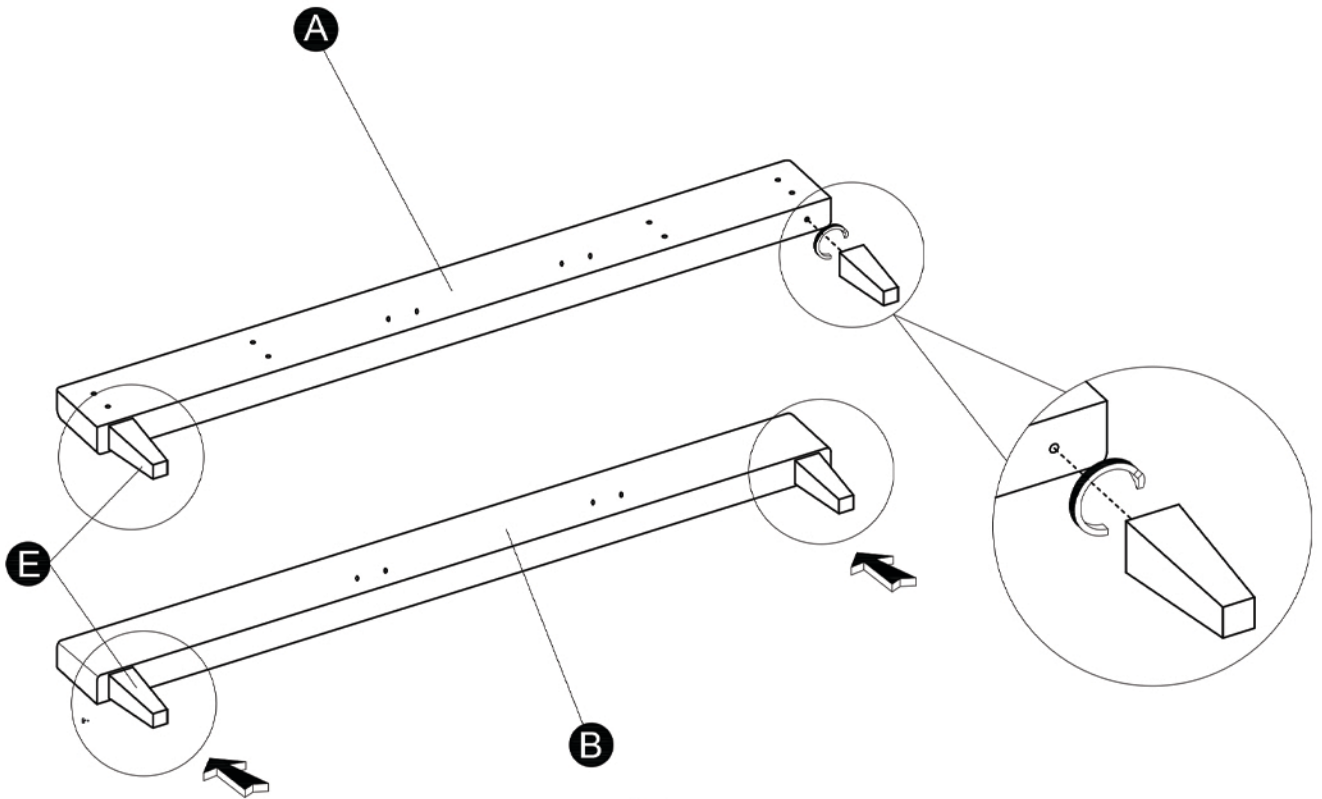

CANNES Bed Base Double

Head Panel
A X 1 Piece

Foot Panel
B X 1 Piece

Side Rail
C X 2 Pieces

Metal Center Support
D X 1 Piece

Leg
E X 4 Pieces

Slat
F X 1 Piece

M4 x 32 Screw
1 X 30 Pieces

M6 Spring Washer
8 X 4 Pieces

⚠ Extra 4 pcs
For Head Board

M4 Allen Wrench
9 X 1 Piece

⚠ Extra 1 pc
For Head Board

1.

2.

③ X 8 Pieces	④ X 8 Pieces	⑤ X 8 Pieces	⑥ X 1 Piece

3.

			
③ X 4 Pieces	④ X 4 Pieces	⑤ X 4 Pieces	⑥ X 1 Piece

4.