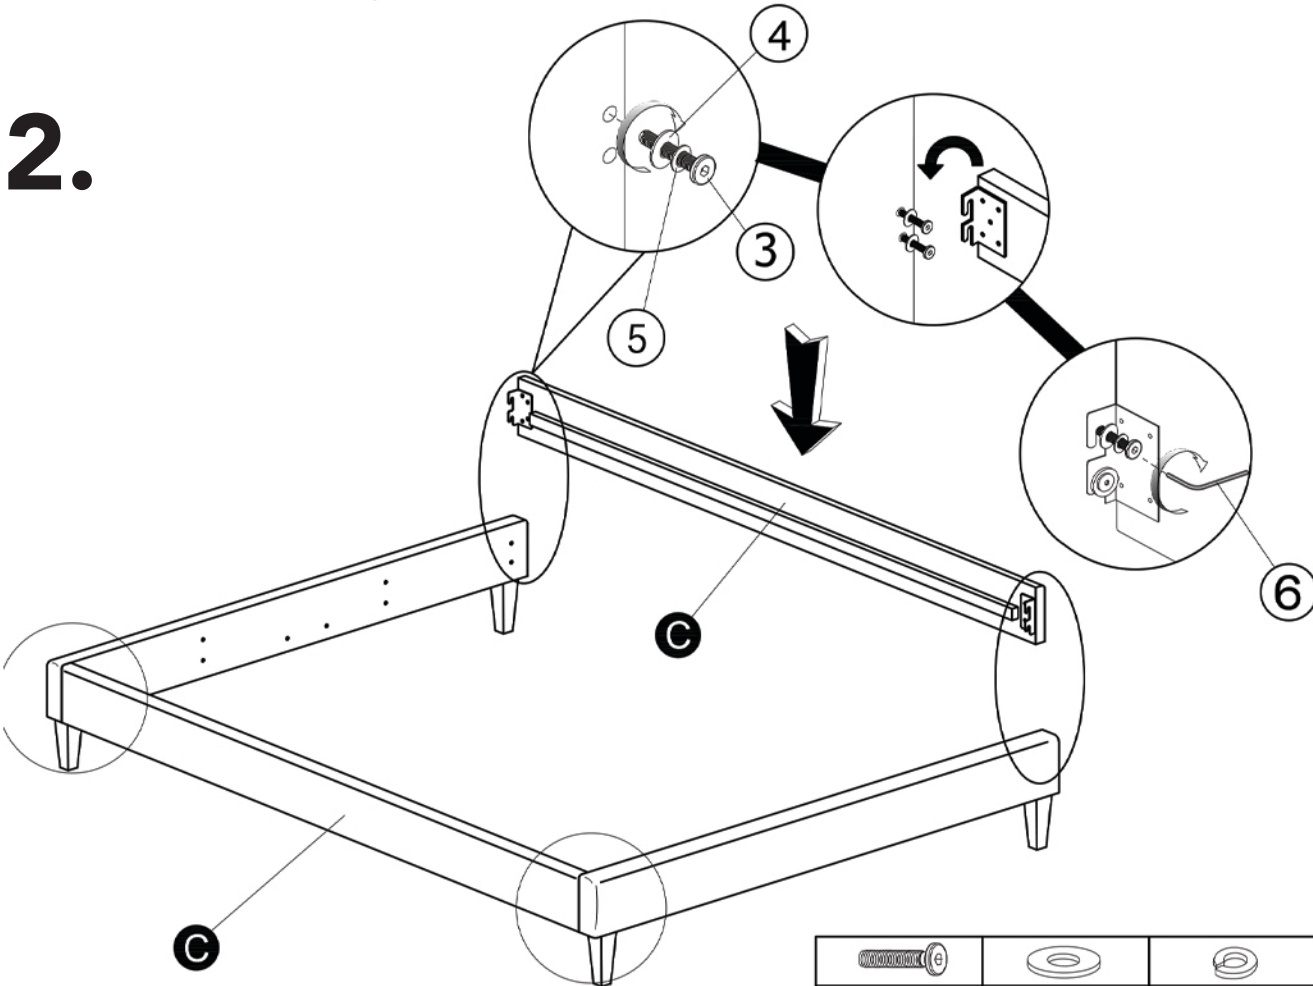

CANNES Bed Base Double

Head Panel
A X 1 Piece

Foot Panel
B X 1 Piece

Side Rail
C X 2 Pieces

Metal Center Support
D X 1 Piece

Leg
E X 4 Pieces

Slat
F X 1 Piece

M4 x 32 Screw
1 X 30 Pieces

M6 Spring Washer
8 X 4 Pieces

⚠ Extra 4 pcs
For Head Board

M4 Allen Wrench
9 X 1 Piece

⚠ Extra 1 pc
For Head Board

1.

2.

③ X 8 Pieces	④ X 8 Pieces	⑤ X 8 Pieces	⑥ X 1 Piece

3.

			
③ X 4 Pieces	④ X 4 Pieces	⑤ X 4 Pieces	⑥ X 1 Piece

4.