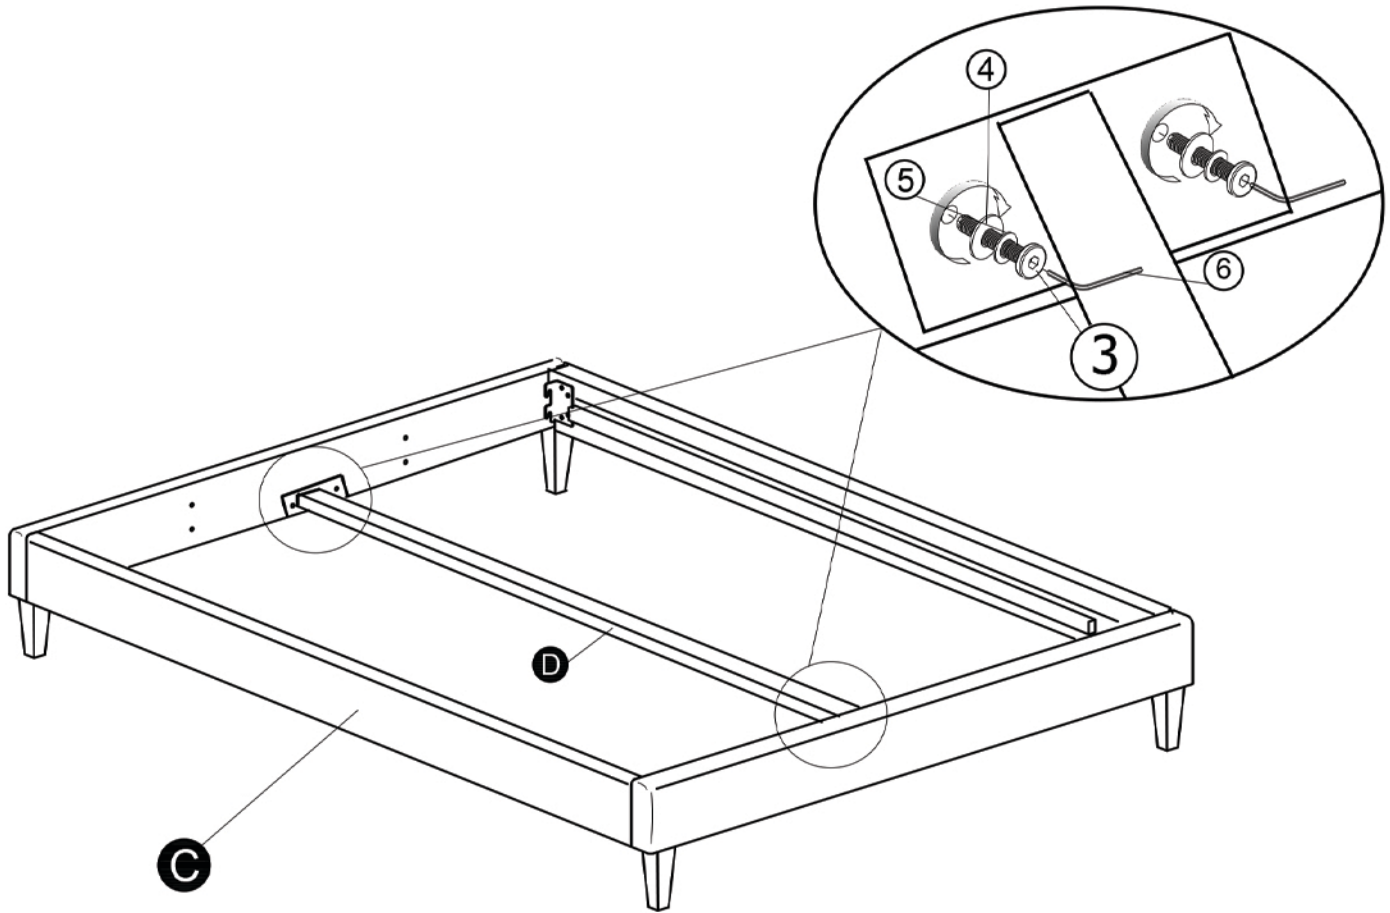

CANNES Bed Base Double

Head Panel
A X 1 Piece

Foot Panel
B X 1 Piece

Side Rail
C X 2 Pieces

Metal Center Support
D X 1 Piece

Leg
E X 4 Pieces

Slat
F X 1 Piece

M4 x 32 Screw
1 X 30 Pieces

M6 Spring Washer
8 X 4 Pieces

⚠ Extra 4 pcs
For Head Board

M4 Allen Wrench
9 X 1 Piece

⚠ Extra 1 pc
For Head Board

1.

2.

③ X 8 Pieces	④ X 8 Pieces	⑤ X 8 Pieces	⑥ X 1 Piece

3.

			
③ X 4 Pieces	④ X 4 Pieces	⑤ X 4 Pieces	⑥ X 1 Piece

4.