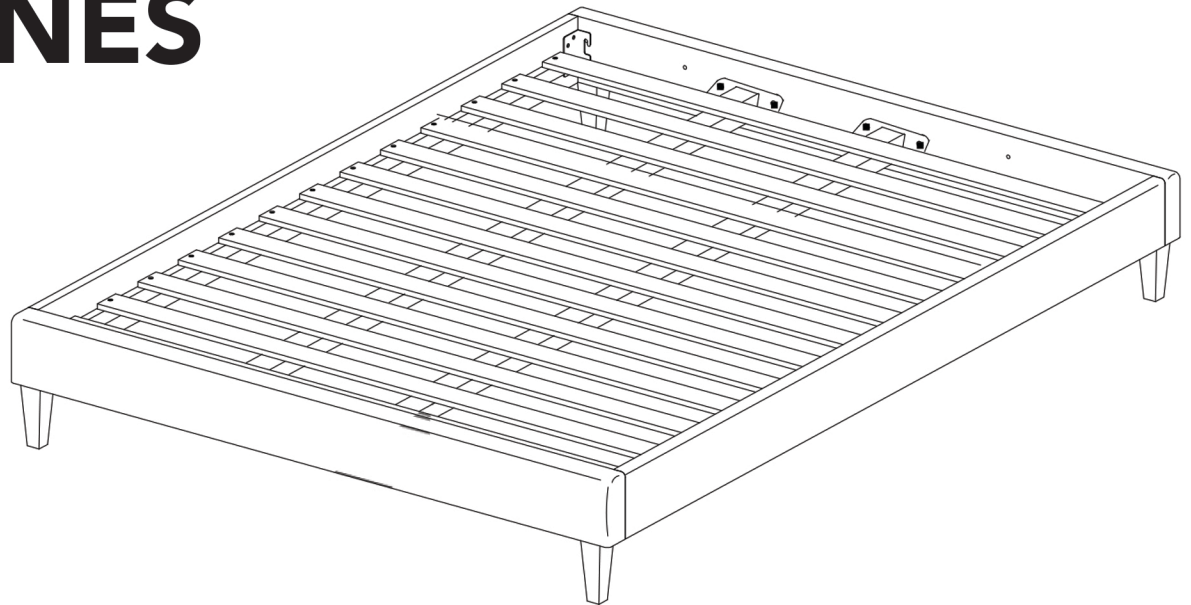

CANNES

Bed Base King

- Please do not throw away any of the packaging or instructions until you have checked all the components and hardware and have successfully completed the assembly
- Before starting the assembly, please spend a short time looking through this leaflet.
- We suggest building your item on a soft surface such as a rug or carpet, or even the packaging this item arrived in. This will help protect the product and your floor!
- Please only use the appropriate tools needed for each task as indicated or mentioned.
- Ensure you have 2 people if your product is heavy or large, or awkward for you.
- Assemble all components loosely until the final stages.
- Keep the assembly tools with the instructions. depending on use, it will be necessary to perform maintenance or upkeep on your product.
- Please keep small pieces out of reach of small children
- If you encounter any issues or concerns before, during or after assembly, be they large, small or strange, please let us know at customer care@b2cfurniture.com.au We have a dedicated support team with solutions and remedies ready to put them into action for you.
- Final step, enjoy your furniture!