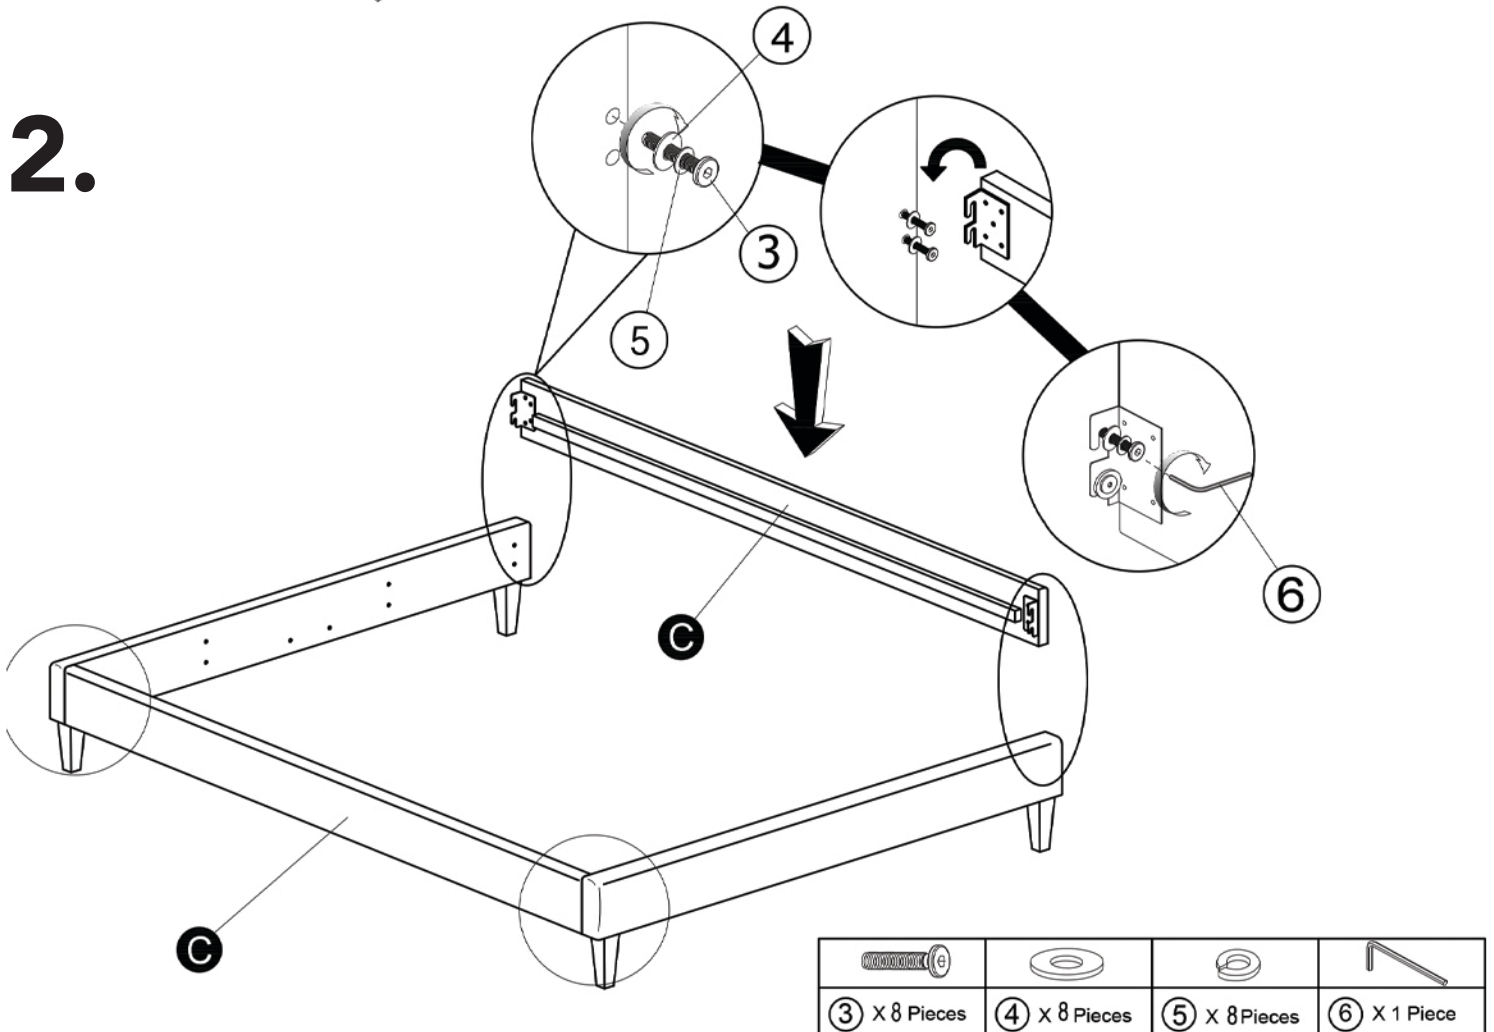

1.

2.

③ X 8 Pieces	④ X 8 Pieces	⑤ X 8 Pieces	⑥ X 1 Piece