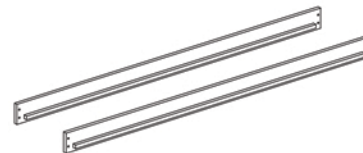

# CANNES Bed Base King

Head Panel  
A X 1 Piece

Foot Panel  
B X 1 Piece

Side Rail  
C X 2 Pieces

Metal Center Support  
D X 2 Pieces

Leg  
E X 4 Pieces

Slat  
F X 1 Piece

M4 x 32 Screw  
1 X 32 Pieces

JCBC M6 x 110  
2 X 4 Pieces

Extra 4 pcs  
For Head Board

JCBC M8 x 25  
3 X 16 Pieces

M8 Flat Washer  
4 X 16 Pieces

M8 Spring Washer  
5 X 16 Pieces

M5 Allen Wrench  
6 X 1 Piece

M6 Flat Washer  
7 X 4 Pieces