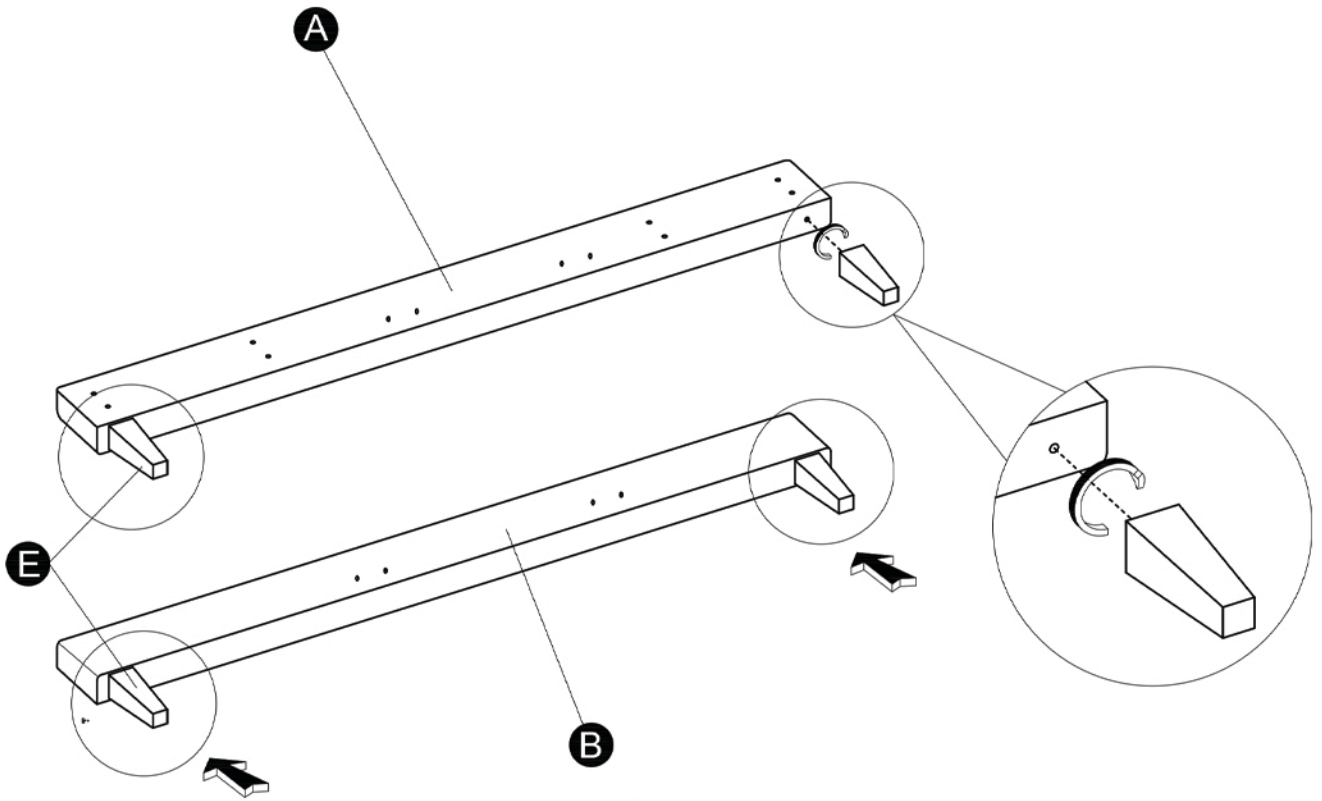

CANNES Bed Base King

Head Panel
A X 1 Piece

Foot Panel
B X 1 Piece

Side Rail
C X 2 Pieces

Metal Center Support
D X 2 Pieces

Leg
E X 4 Pieces

Slat
F X 1 Piece

M4 x 32 Screw
1 X 32 Pieces

M6 Spring Washer
8 X 4 Pieces

⚠ Extra 4 pcs
For Head Board

M4 Allen Wrench
9 X 1 Piece

⚠ Extra 1 pc
For Head Board

- M6
- M8
- M10

1.

2.

			
③ X 8 Pieces	④ X 8 Pieces	⑤ X 8 Pieces	⑥ X 1 Piece

3.

			
③ X 8 Pieces	④ X 8 Pieces	⑤ X 8 Pieces	⑥ X 1 Piece

4.