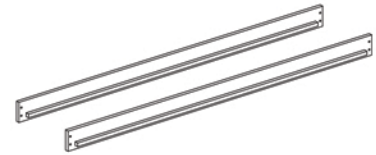

CANNES

Bed Base King

- Please do not throw away any of the packaging or instructions until you have checked all the components and hardware and have successfully completed the assembly
- Before starting the assembly, please spend a short time looking through this leaflet.
- We suggest building your item on a soft surface such as a rug or carpet, or even the packaging this item arrived in. This will help protect the product and your floor!
- Please only use the appropriate tools needed for each task as indicated or mentioned.
- Ensure you have 2 people if your product is heavy or large, or awkward for you.
- Assemble all components loosely until the final stages.
- Keep the assembly tools with the instructions. depending on use, it will be necessary to perform maintenance or upkeep on your product.
- Please keep small pieces out of reach of small children
- If you encounter any issues or concerns before, during or after assembly, be they large, small or strange, please let us know at customer care@b2cfurniture.com.au We have a dedicated support team with solutions and remedies ready to put them into action for you.
- Final step, enjoy your furniture!

CANNES Bed Base King

Head Panel
A X 1 Piece

Foot Panel
B X 1 Piece

Side Rail
C X 2 Pieces

Metal Center Support
D X 2 Pieces

Leg
E X 4 Pieces

Slat
F X 1 Piece

M4 x 32 Screw
1 X 32 Pieces

JCBC M6 x 110
2 X 4 Pieces

⚠ Extra 4 pcs
For Head Board

JCBC M8 x 25
3 X 16 Pieces

M8 Flat Washer
4 X 16 Pieces

M8 Spring Washer
5 X 16 Pieces

M5 Allen Wrench
6 X 1 Piece

M6 Flat Washer
7 X 4 Pieces

⚠ Extra 4 pcs
For Head Board