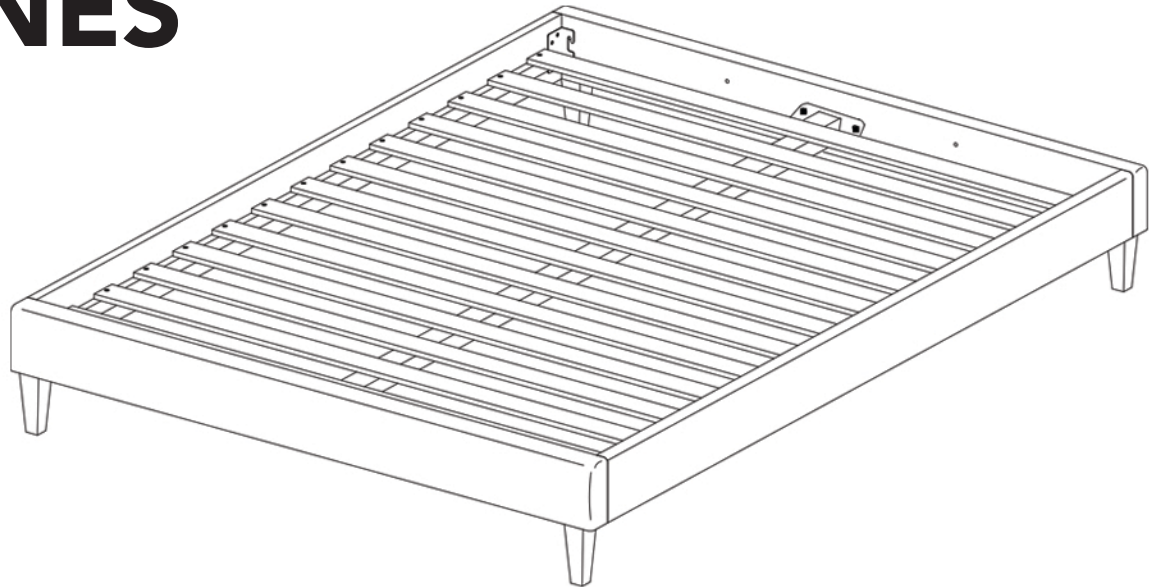

CANNES

Bed Base King

- Please do not throw away any of the packaging or instructions until you have checked all the components and hardware and have successfully completed the assembly
- Before starting the assembly, please spend a short time looking through this leaflet.
- We suggest building your item on a soft surface such as a rug or carpet, or even the packaging this item arrived in. This will help protect the product and your floor!
- Please only use the appropriate tools needed for each task as indicated or mentioned.
- Ensure you have 2 people if your product is heavy or large, or awkward for you.
- Assemble all components loosely until the final stages.
- Keep the assembly tools with the instructions. depending on use, it will be necessary to perform maintenance or upkeep on your product.
- Please keep small pieces out of reach of small children
- If you encounter any issues or concerns before, during or after assembly, be they large, small or strange, please let us know at customer care@b2cfurniture.com.au We have a dedicated support team with solutions and remedies ready to put them into action for you.
- Final step, enjoy your furniture!

CANNES Bed Base King

Head Panel
A X 1 Piece

Foot Panel
B X 1 Piece

Side Rail
C X 2 Pieces

Metal Center Support
D X 2 Pieces

Leg
E X 4 Pieces

Slat
F X 1 Piece

M4 x 32 Screw
1 X 32 Pieces

3.

			
③ X 8 Pieces	④ X 8 Pieces	⑤ X 8 Pieces	⑥ X 1 Piece

4.