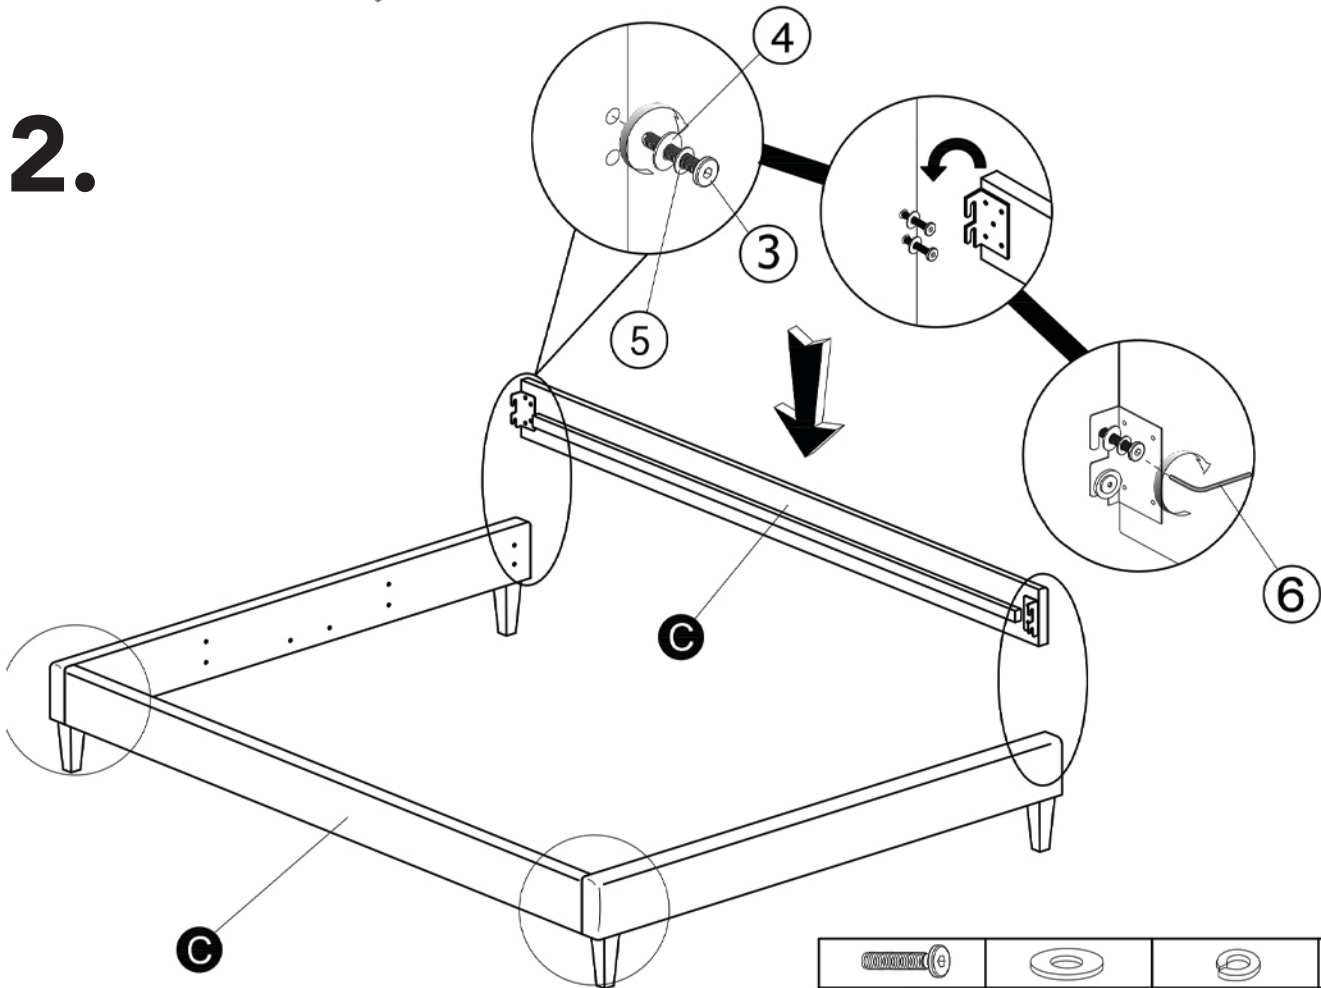

CANNES Bed Base King

Head Panel
A X 1 Piece

Foot Panel
B X 1 Piece

Side Rail
C X 2 Pieces

Metal Center Support
D X 2 Pieces

Leg
E X 4 Pieces

Slat
F X 1 Piece

M4 x 32 Screw
1 X 32 Pieces

M6 Spring Washer
8 X 4 Pieces

⚠ Extra 4 pcs
For Head Board

M4 Allen Wrench
9 X 1 Piece

⚠ Extra 1 pc
For Head Board

- M6
- M8
- M10

1.

2.

			
③ X 8 Pieces	④ X 8 Pieces	⑤ X 8 Pieces	⑥ X 1 Piece

3.

			
③ X 8 Pieces	④ X 8 Pieces	⑤ X 8 Pieces	⑥ X 1 Piece

4.