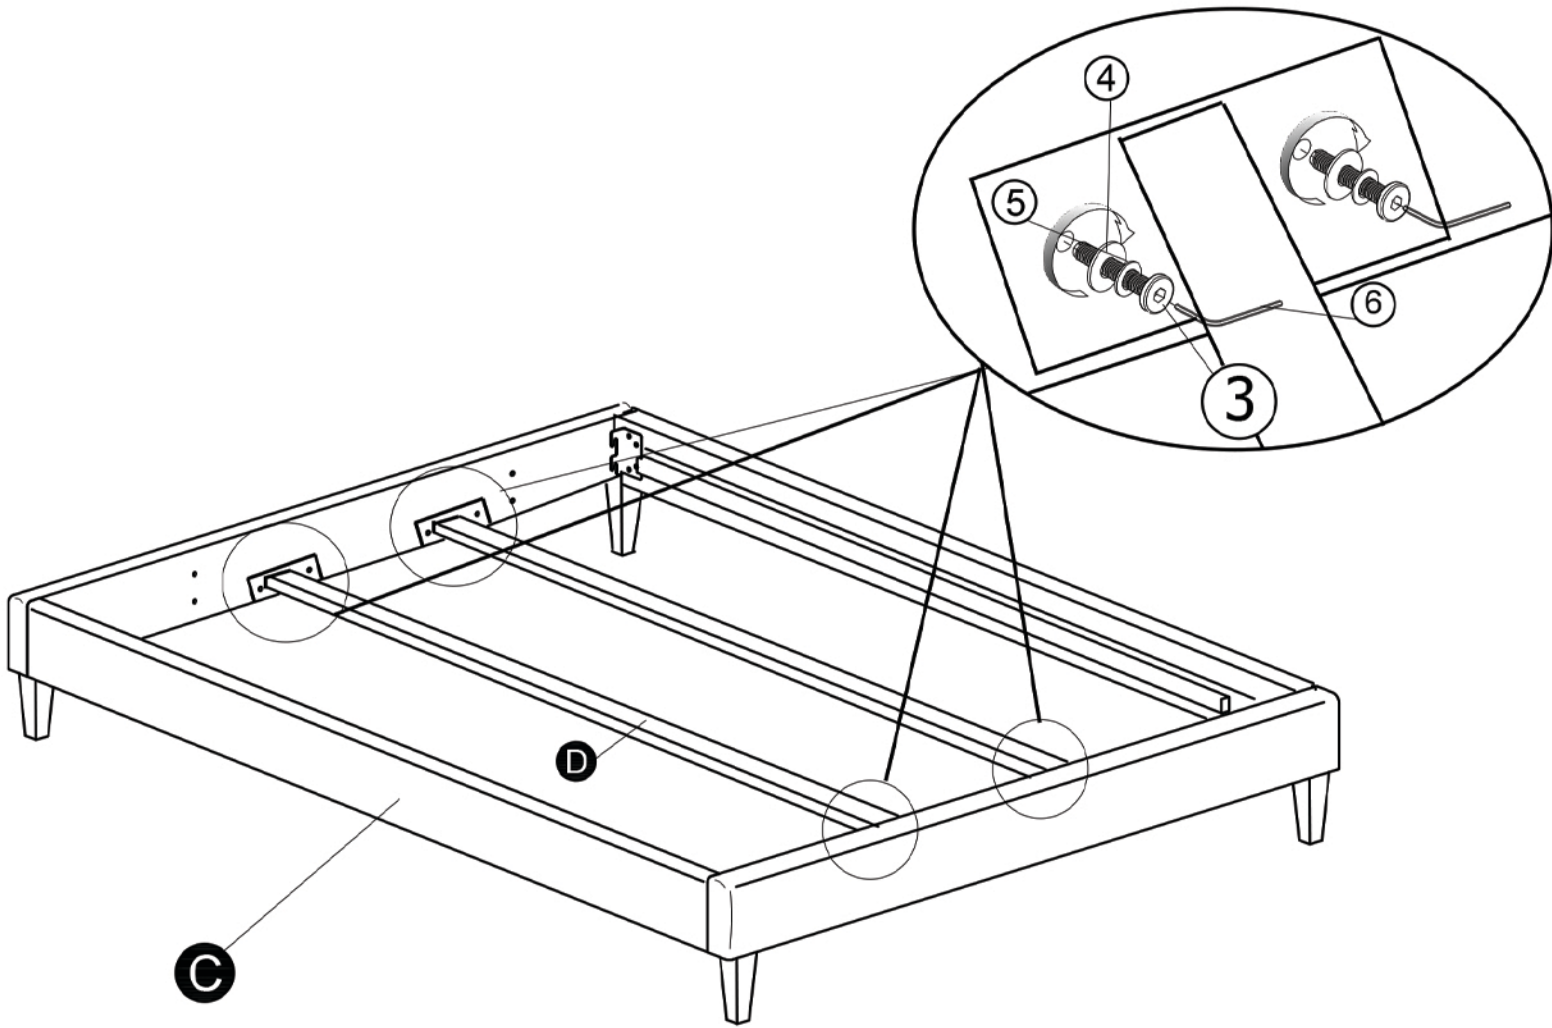

CANNES Bed Base King

Head Panel
A X 1 Piece

Foot Panel
B X 1 Piece

Side Rail
C X 2 Pieces

Metal Center Support
D X 2 Pieces

Leg
E X 4 Pieces

Slat
F X 1 Piece

M4 x 32 Screw
1 X 32 Pieces

M6 Spring Washer
8 X 4 Pieces

⚠ Extra 4 pcs
For Head Board

M4 Allen Wrench
9 X 1 Piece

⚠ Extra 1 pc
For Head Board

- M6
- M8
- M10

1.

2.

			
③ X 8 Pieces	④ X 8 Pieces	⑤ X 8 Pieces	⑥ X 1 Piece

3.

			
③ X 8 Pieces	④ X 8 Pieces	⑤ X 8 Pieces	⑥ X 1 Piece

4.