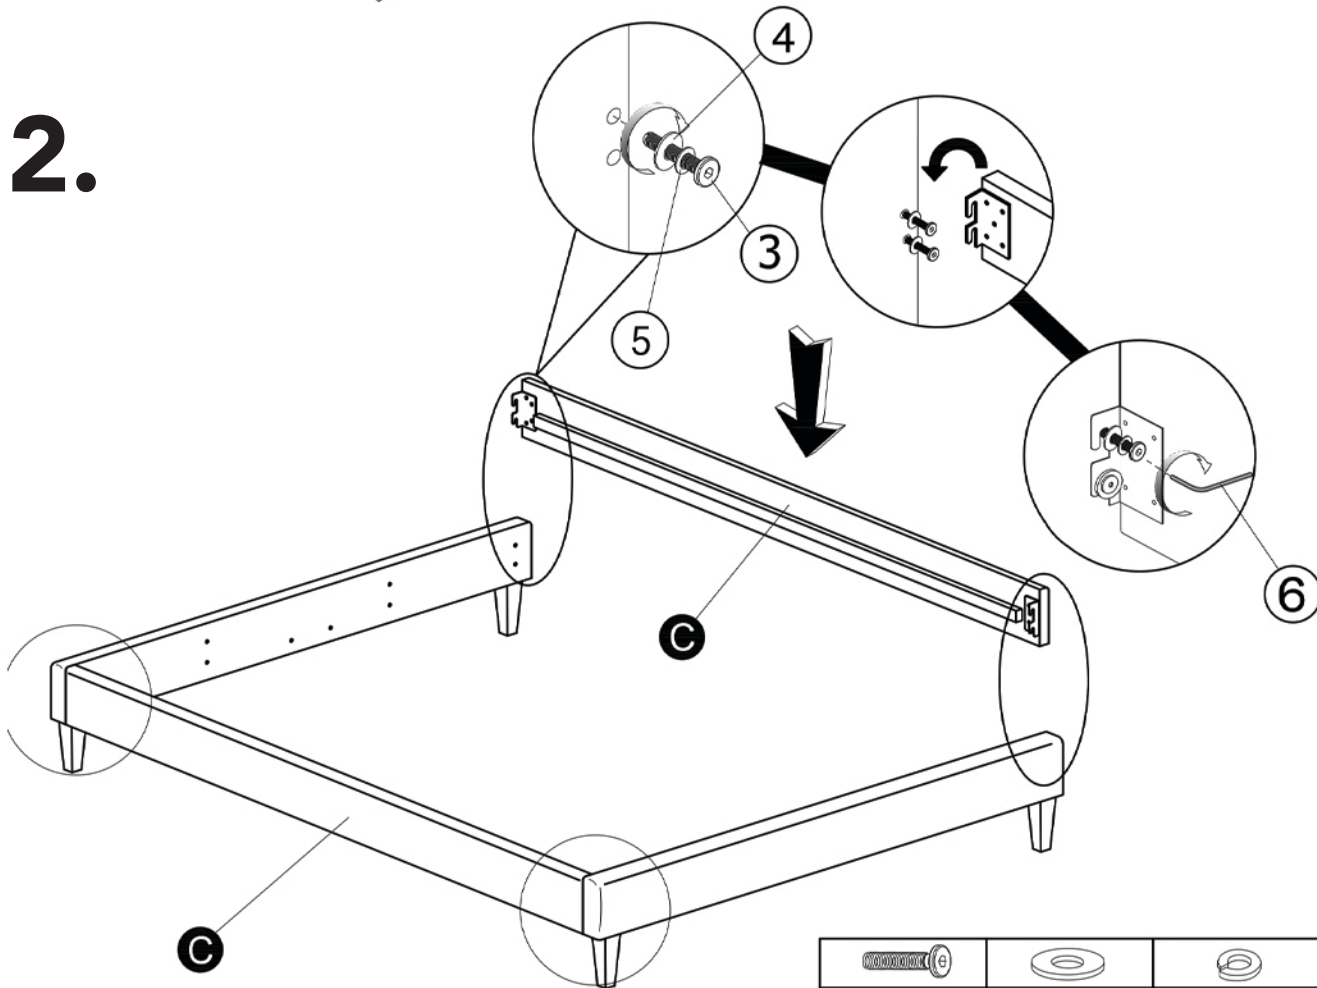

1.

2.

③ X 8 Pieces	④ X 8 Pieces	⑤ X 8 Pieces	⑥ X 1 Piece