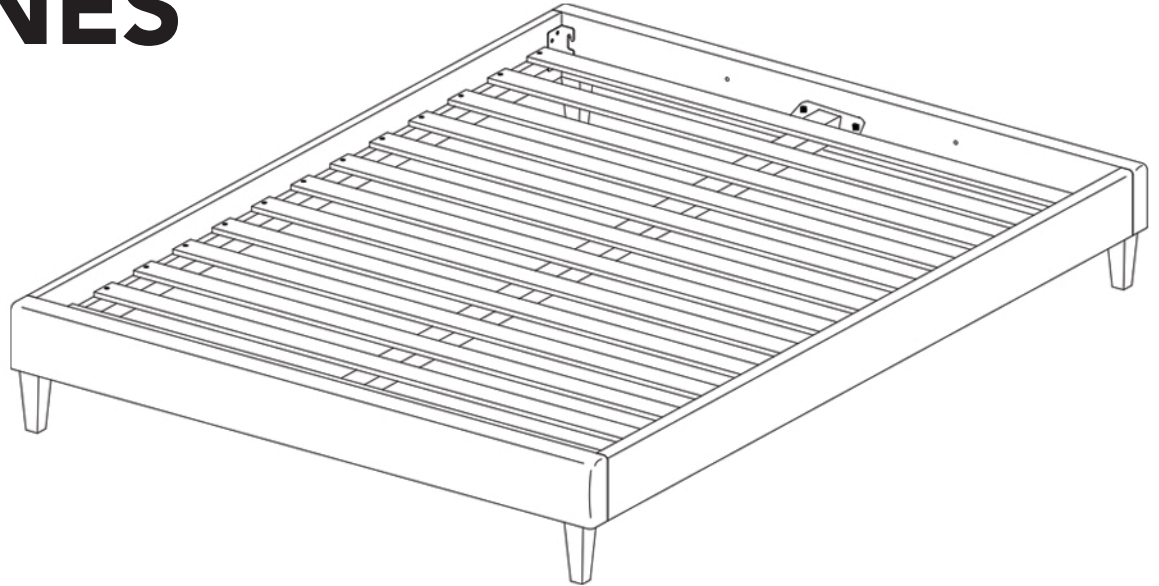

CANNES

Bed Base Queen

- Please do not throw away any of the packaging or instructions until you have checked all the components and hardware and have successfully completed the assembly
- Before starting the assembly, please spend a short time looking through this leaflet.
- We suggest building your item on a soft surface such as a rug or carpet, or even the packaging this item arrived in. This will help protect the product and your floor!
- Please only use the appropriate tools needed for each task as indicated or mentioned.
- Ensure you have 2 people if your product is heavy or large, or awkward for you.
- Assemble all components loosely until the final stages.
- Keep the assembly tools with the instructions. depending on use, it will be necessary to perform maintenance or upkeep on your product.
- Please keep small pieces out of reach of small children
- If you encounter any issues or concerns before, during or after assembly, be they large, small or strange, please let us know at customer care@b2cfurniture.com.au We have a dedicated support team with solutions and remedies ready to put them into action for you.
- Final step, enjoy your furniture!