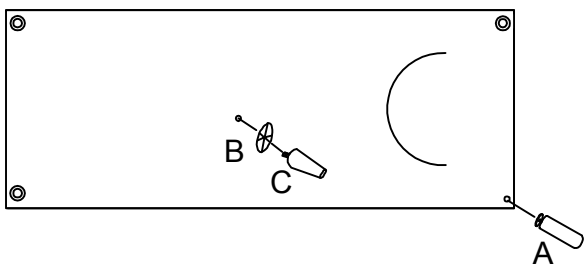

Assembly Instruction

Model:U7187H

Hardware List:

NO.	Picture	Description	Chair	Loveseat	Sofa
A	 H:15.5CM	Wood Leg With Washer	4pcs	4pcs	4pcs
B		Plastic Washer	N/A	N/A	1pc
C	 H:15CM	Middle Leg	N/A	N/A	1pc

Loveseat

Sofa