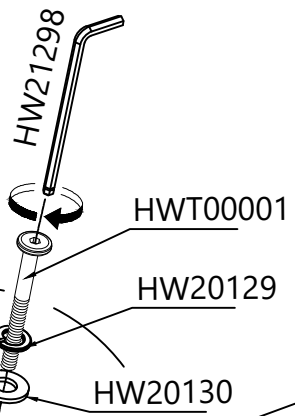

8x

HW21298 (110*30*4mm)

1x

HW20641 (M6*40mm)

2x

HW20129 (6*12*2mm)

10x

HW20130 (6*19*2mm)

10x

HW21031 (4*40mm)

6x

HW20611 (3*φ20mm)

4x

⚠ WARNING:

CHOKING HAZARD
Small Parts
Not for children under 3 years.
To be Assembled by an Adult

⚠ ATTENTION:

Not Included
Non Inclus
No Incluido

80%

- HW20641 (M6*40mm) 2x
- HW20129 (6*12*2mm) 2x
- HW20130 (6*19*2mm) 2x

100%

-  HWT00001 (M6*75mm) 4x
-  HW20129 (6*12*2mm) 4x
-  HW20130 (6*19*2mm) 4x

100%

HW21031

-  HW21031 (4*40mm) 4x
-  HW20611 (3*φ20mm) 4x