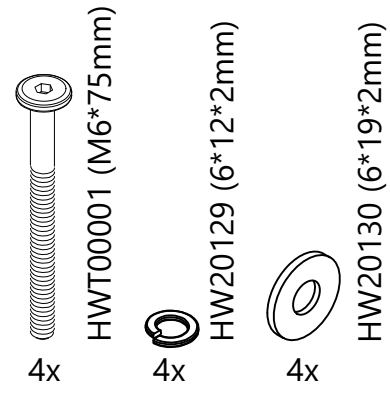

04

WPBT00008

1x

05

2x

06

1x

HWT00001 (M6*75mm)

8x

HW21298 (110*30*4mm)

1x

HW20641 (M6*40mm)

2x

HW20129 (6*12*2mm)

10x

HW20130 (6*19*2mm)

10x

HW21031 (4*40mm)

6x

HW20611 (3*φ20mm)

4x

⚠ WARNING:

CHOKING HAZARD
Small Parts
Not for children under 3 years.
To be Assembled by an Adult

⚠ ATTENTION:

Not Included
Non Inclus
No Incluido

80%

- HW20641 (M6*40mm) 2x
- HW20129 (6*12*2mm) 2x
- HW20130 (6*19*2mm) 2x

100%

-  HWT00001 (M6*75mm) 4x
-  HW20129 (6*12*2mm) 4x
-  HW20130 (6*19*2mm) 4x

100%

HW21031

-  HW21031 (4*40mm) 4x
-  HW20611 (3*φ20mm) 4x