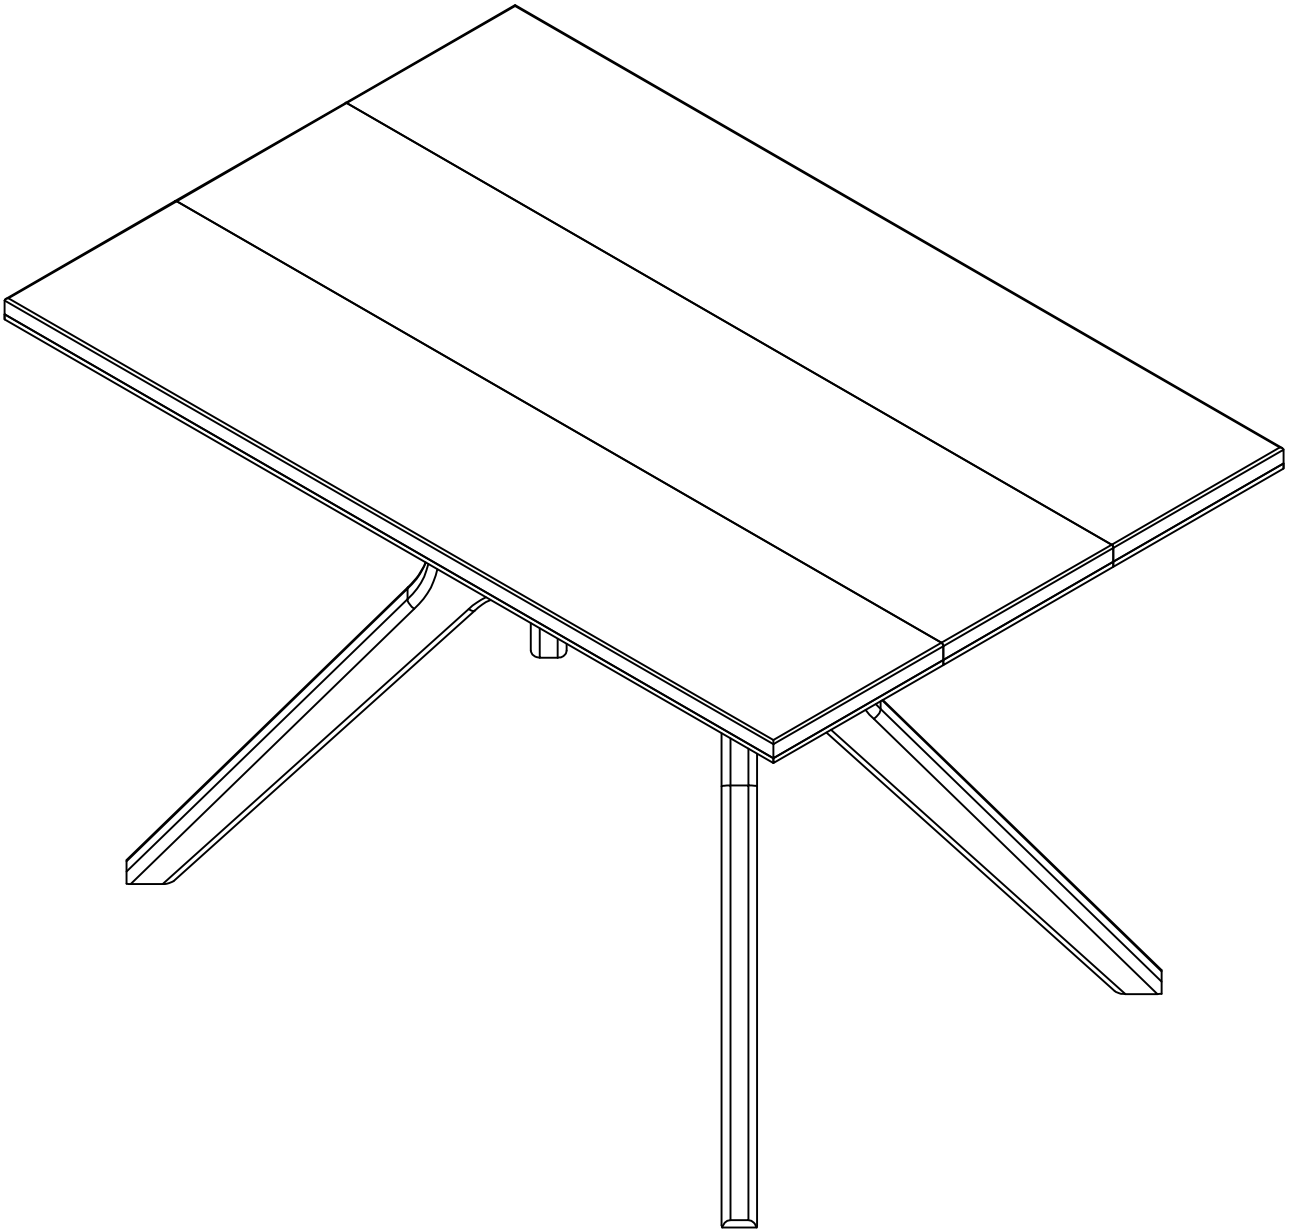

IF YOUR ORDER IS NOT PERFECT, OR IF YOU WOULD LIKE ANY
ASSISTANCE; PLEASE FEEL FREE TO CONTACT US:

CUSTOMERCARE@MAXWOODFURNITURE.COM

877 776 3388

WE ARE HAPPY TO HELP!

2900300000

Ver 03.05.2024

DINING TABLE 48"(122cm)
TABLE DE SALLE À MANGER
MESA DE COMEDOR