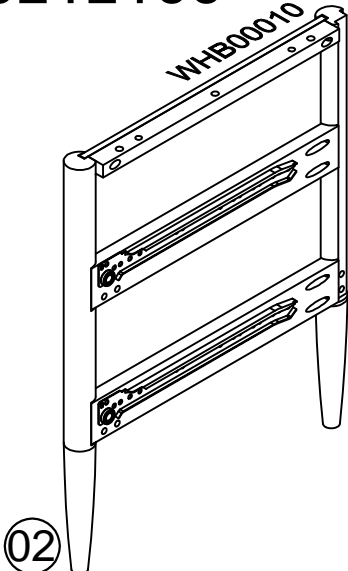

3700212100

01

1x

02

1x

03

1x

04

2x

05

1x

06

1x

13

2x

14

2x

15

2x

16

2x

17

2x

18

2x