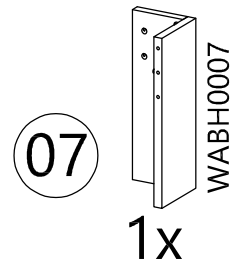

3820245600