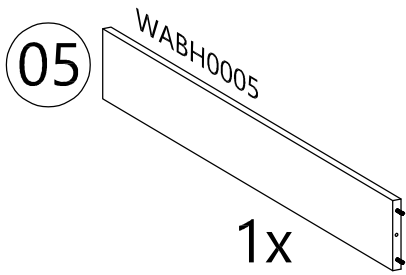

3820245600