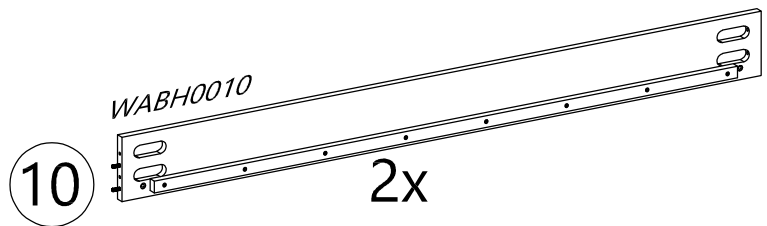

3820245600