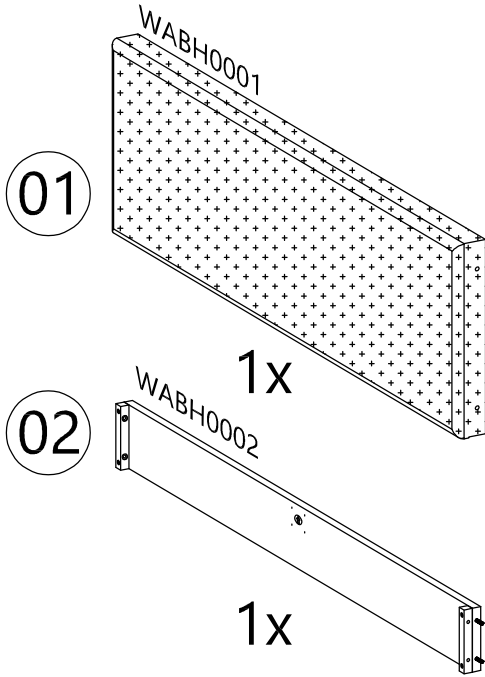

3810245600