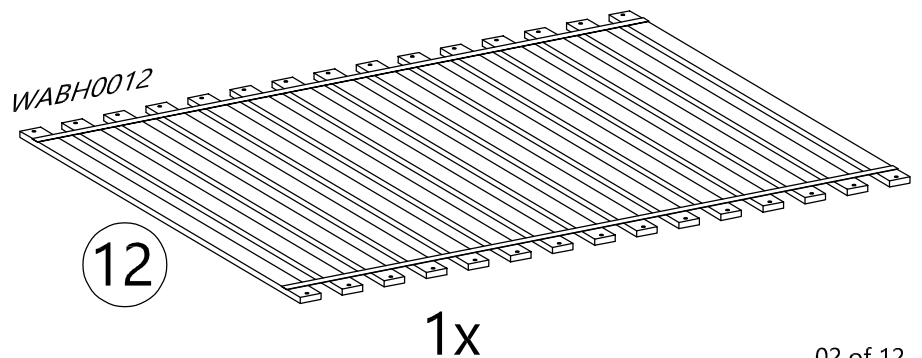

3820245600