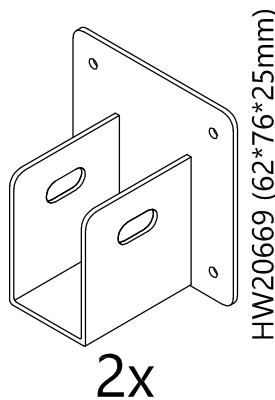

3820245600