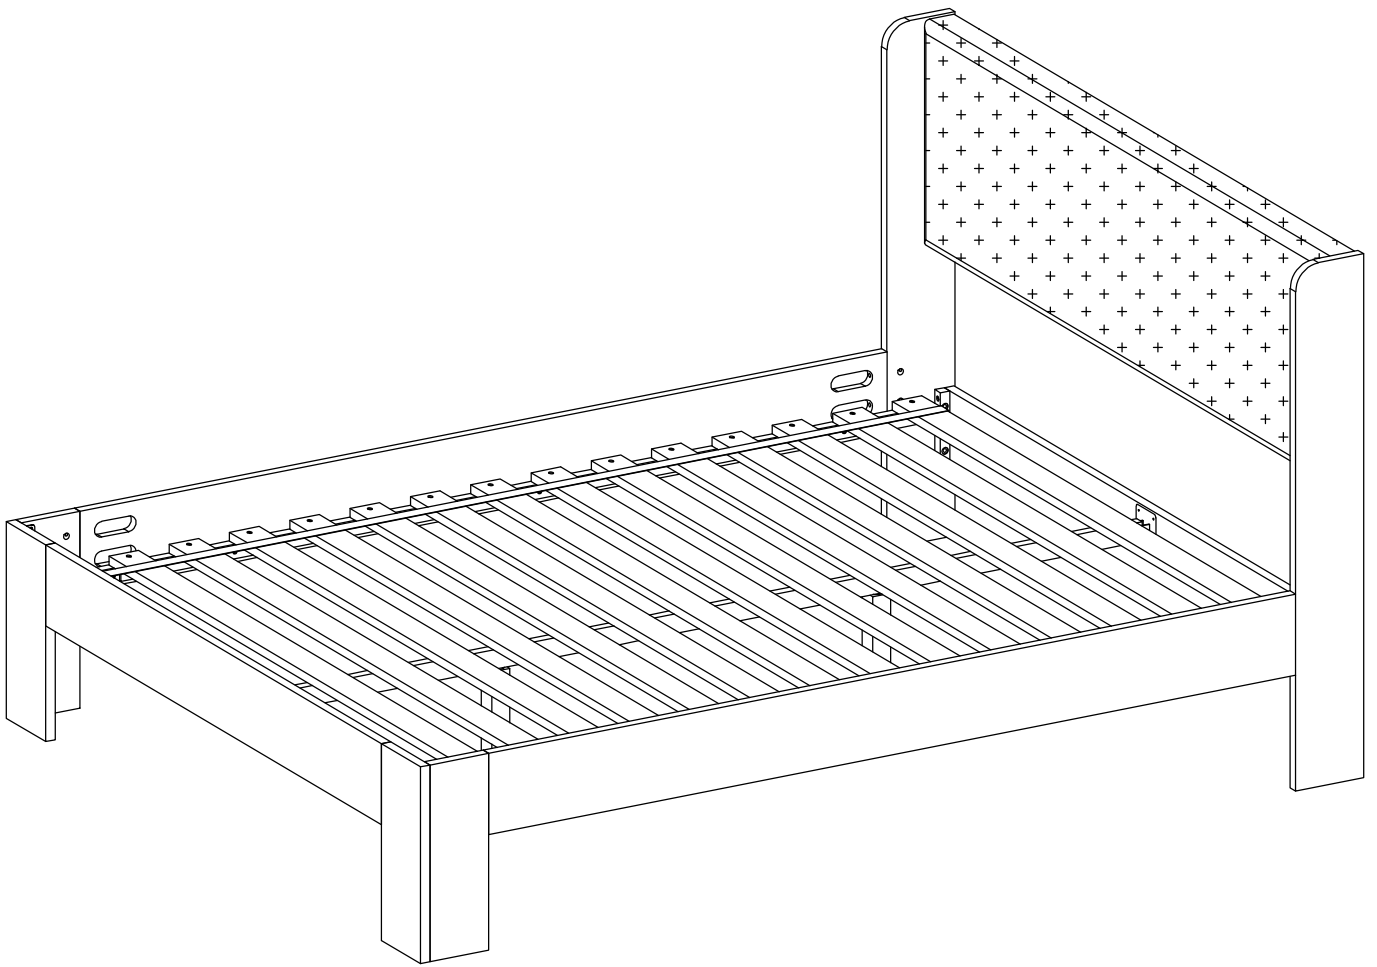

IF YOUR ORDER IS NOT PERFECT, OR IF YOU WOULD LIKE ANY  
ASSISTANCE; PLEASE FEEL FREE TO CONTACT US:

**CUSTOMERCARE@MAXWOODFURNITURE.COM**

**843 738 2438**

WE ARE HAPPY TO HELP!

**3810245600 + 3820245600**  
**QUEEN UPHOLSTERED BED**  
**LIT REMBOURRÉ, QUEEN**  
**CAMA TAPIZADA, QUEEN**