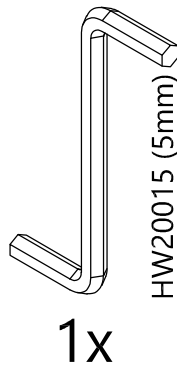

3820245600