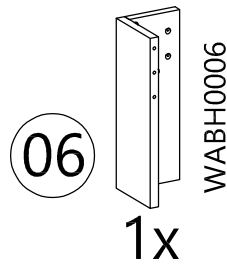

3820245600