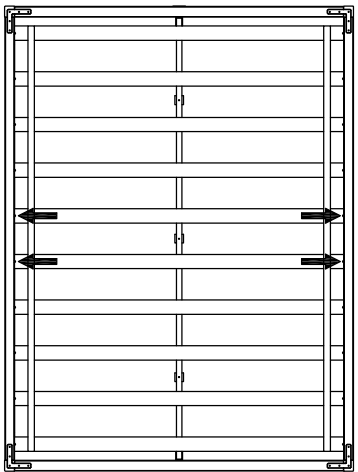

HW20055 (4*30mm)
2x

HW20055 (4*30mm)
4x

HW20055 (4*30mm)
12x

ENGLISH

Thank you for your purchase from Maxwood Furniture. We hope you and your kids will love it!
Please keep these assembly instructions for future reference.