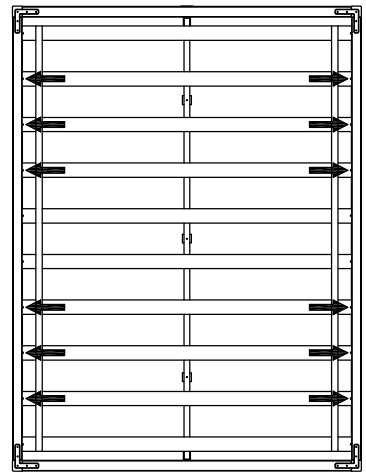

HW20055 (4*30mm)
2x

HW20055 (4*30mm)
4x

HW20055 (4*30mm)
12x

ENGLISH

Thank you for your purchase from Maxwood Furniture. We hope you and your kids will love it!
Please keep these assembly instructions for future reference.