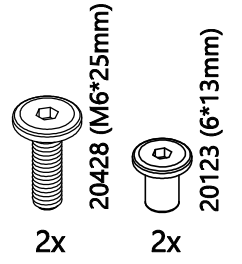

2x

20010 (3*15mm)

8x

1x

1x

20735 (80*61*2.5mm)

20579 (ø8*30mm)

23x

20615 (4mm)

2x

21799 (110*30*5mm)

1x

22272

1x

⚠ WARNING:

CHOKING HAZARD
Small Parts
Not for children under 3 years.
To be Assembled by an Adult

Not Included
Non Inclus
No Incluido

20131 (M6*50mm)
8x

#20131

#22272

#21422

21422 (4*30mm)
4x

 20012 (3*19mm)
 2x

 20674 (45*76*25mm)
 2x

 20010 (3*15mm)
 8x

21422 (4*30mm)
2x

21422 (4*30mm)
2x

21422 (4*30mm)
2x

21422 (4*30mm)
8x

ENGLISH

Thank you for your purchase from Maxwood Furniture. We hope you and your kids will love it!
Please keep these assembly instructions for future reference.