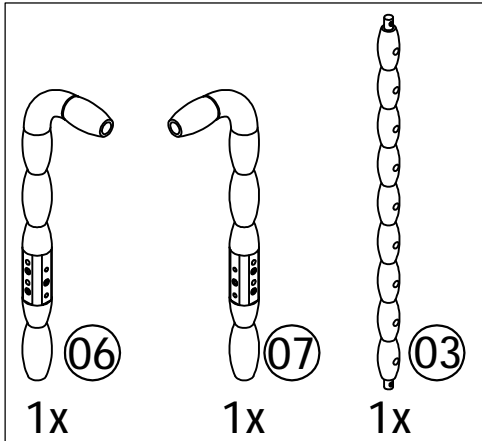

1x

20015 (5mm)

1x

21298 (110*30*4mm)

1x

22272

⚠ WARNING:

CHOKING HAZARD
Small Parts
Not for children under 3 years.
To be Assembled by an Adult

Not Included
Non Inclus
No Incluido

80%

21422 (4*30mm)
2x

21422 (4*30mm)
2x

21422 (4*30mm)
2x

21422 (4*30mm)
8x

ENGLISH

Thank you for your purchase from Maxwood Furniture. We hope you and your kids will love it!
Please keep these assembly instructions for future reference.