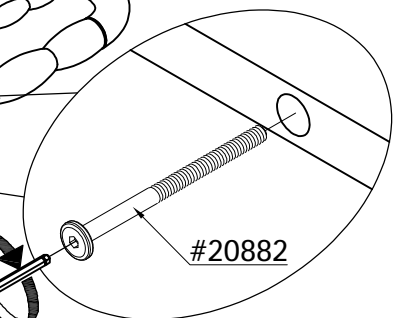

1x

20015 (5mm)

1x

21298 (110*30*4mm)

1x

22272

⚠ WARNING:

CHOKING HAZARD
Small Parts
Not for children under 3 years.
To be Assembled by an Adult

Not Included
Non Inclus
No Incluido

80%

21422 (4*30mm)
2x

21422 (4*30mm)
2x

21422 (4*30mm)
2x

21422 (4*30mm)
8x

ENGLISH

Thank you for your purchase from Maxwood Furniture. We hope you and your kids will love it!
Please keep these assembly instructions for future reference.