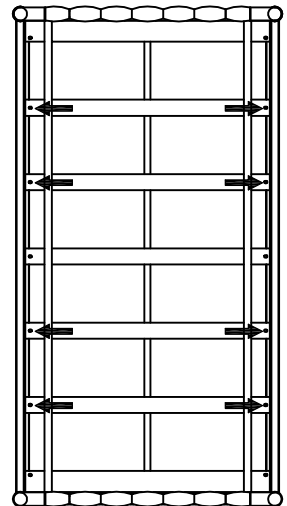

Not Included
Non Inclus
No Incluido

80%

- 20882 (M6*90mm) 1x
- 20336 (M6*60mm) 2x
- 22402 (6*22*13*2mm) 2x
- 20129 (φ12*6*2mm) 2x

80%

14

#20336

#22402

#20129

#22272

#20882

#22272

21422 (4*30mm)
2x

21422 (4*30mm)
2x

21422 (4*30mm)
2x

21422 (4*30mm)
8x

ENGLISH