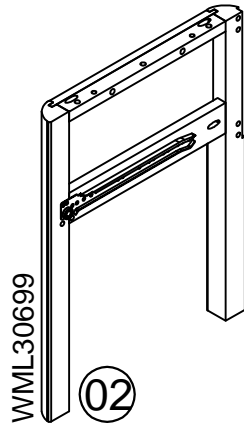

WML30699

02

1x