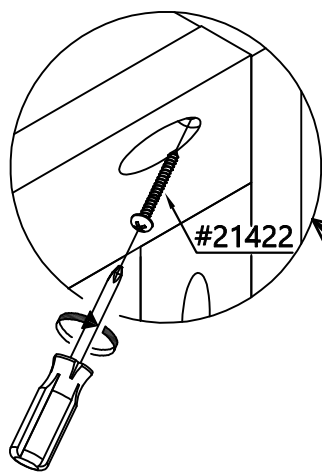

20675 (37*24*16mm)

6x

22288 (Power socket)

1x

21422 (4*30mm)

25x

20867 (4*25mm)

1x

20010 (3*15mm)

12x

20829 (M4*20mm)

1x

22290 (29*26mm)

1x

21298 (110*30*4mm)

1x

20611

4x

20579 (ø8*30mm)

8x

20131 (M6*50mm)
4x

21422 (4*30mm)
4x

20124 (M6*30mm)
3x

21422 (4*30mm)
3x

12x
#20010 (3*15mm)

4x
21422 (4*30mm)

1x  20867 (4*25mm)

1x  20829 (M4*20mm)

1x  22290 (29*26mm)

ENGLISH

Thank you for your purchase from Maxwood Furniture. We hope you and your kids will love it!
Please keep these assembly instructions for future reference.