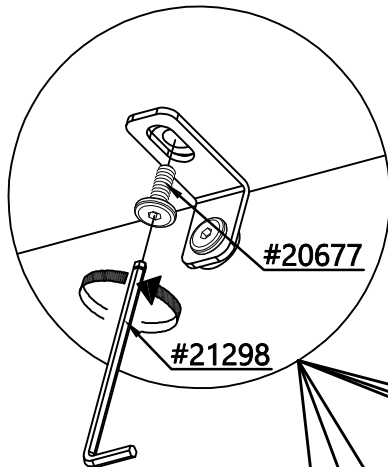

20010 (3*15mm)

12x

20829 (M4*20mm)

1x

22290 (29*26mm)

1x

21298 (110*30*4mm)

1x

20611

4x

20579 (ø8*30mm)

8x

20131 (M6*50mm)
4x

21422 (4*30mm)
4x

20124 (M6*30mm)
3x

21422 (4*30mm)
3x

12x
#20010 (3*15mm)

4x
21422 (4*30mm)

1x  20867 (4*25mm)

1x  20829 (M4*20mm)

1x  22290 (29*26mm)

ENGLISH

Thank you for your purchase from Maxwood Furniture. We hope you and your kids will love it!
Please keep these assembly instructions for future reference.