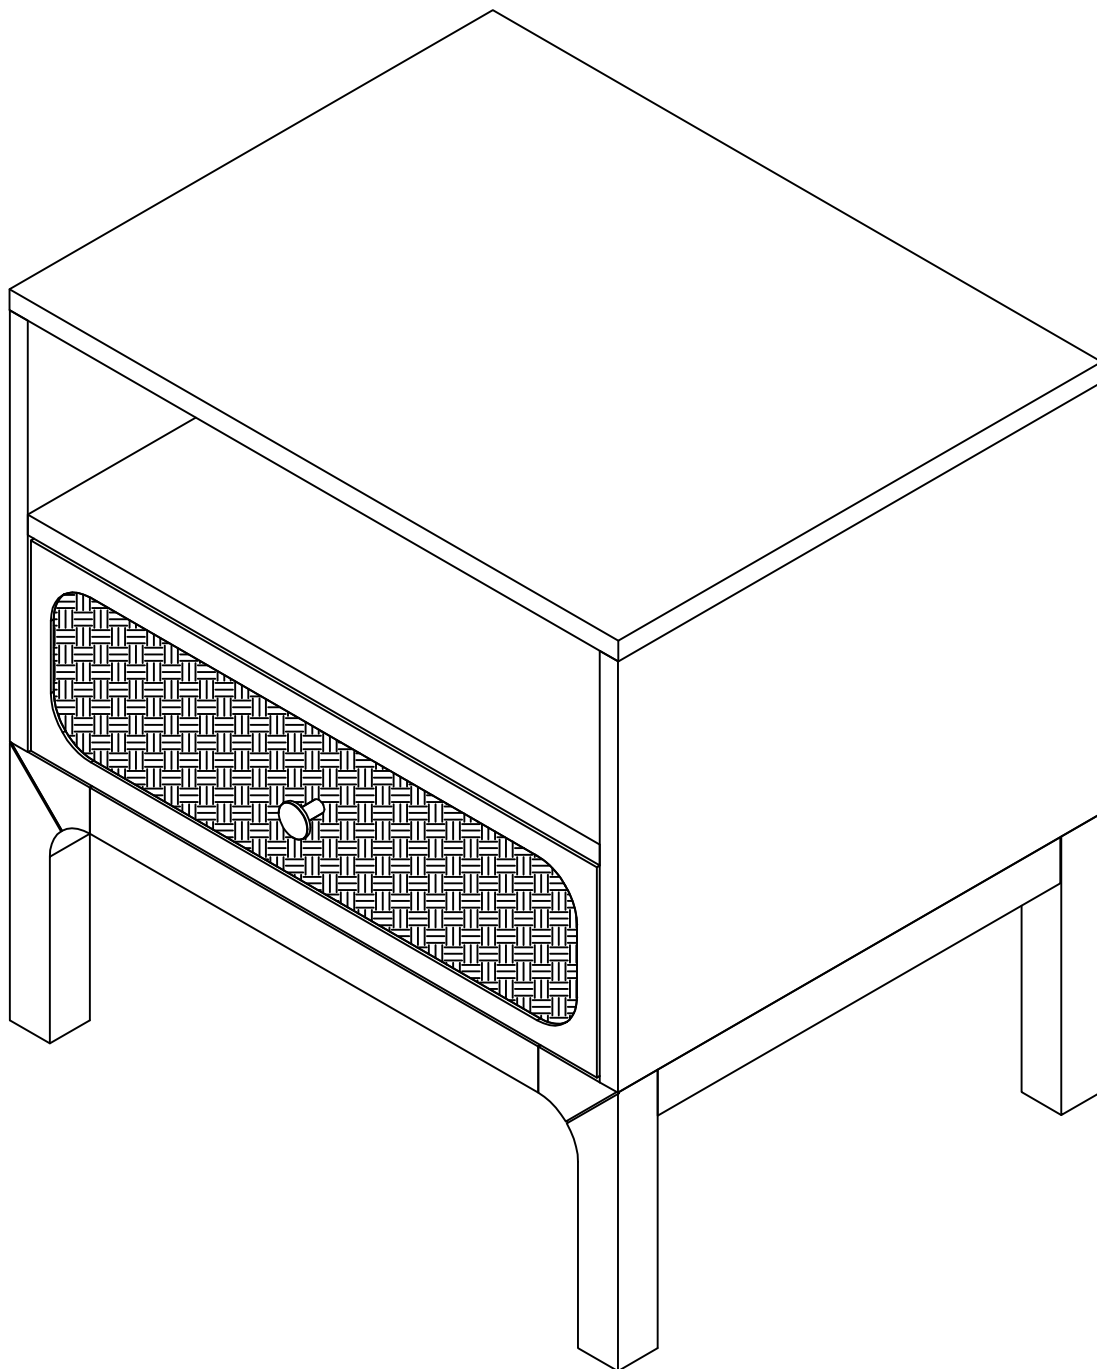

IF YOUR ORDER IS NOT PERFECT, OR IF YOU WOULD LIKE ANY
ASSISTANCE; PLEASE FEEL FREE TO CONTACT US:

CUSTOMERCARE@MAXWOODFURNITURE.COM

843-738-2438

WE ARE HAPPY TO HELP!

3000263900
NIGHT STAND, 1 DRAWER
TABLE DE NUIT, À 1 TIROIR
MESITA DE NOCHE, 1 CAJÓN