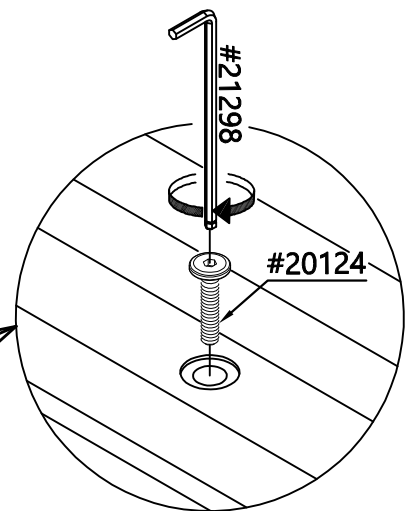

20675 (37*24*16mm)

6x

22288 (Power socket)

1x

21422 (4*30mm)

25x

20867 (4*25mm)

1x

20010 (3*15mm)

12x

20829 (M4*20mm)

1x

22290 (29*26mm)

1x

21298 (110*30*4mm)

1x

20611

4x

20579 (ø8*30mm)

8x

20131 (M6*50mm)
4x

21422 (4*30mm)
4x

20124 (M6*30mm)
3x

21422 (4*30mm)
3x

12x
#20010 (3*15mm)

4x
21422 (4*30mm)

1x  20867 (4*25mm)

1x  20829 (M4*20mm)

1x  22290 (29*26mm)

ENGLISH

Thank you for your purchase from Maxwood Furniture. We hope you and your kids will love it!
Please keep these assembly instructions for future reference.