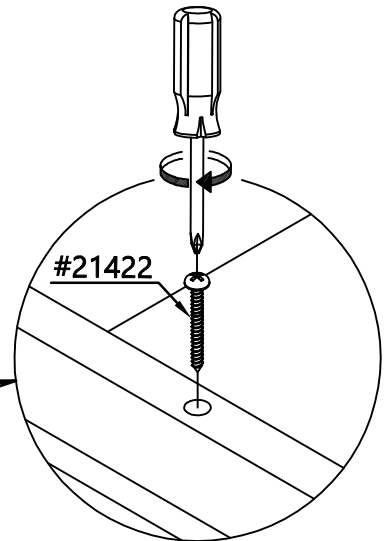

20675 (37*24*16mm)

6x

22288 (Power socket)

1x

21422 (4*30mm)

25x

20867 (4*25mm)

1x

20010 (3*15mm)

12x

20829 (M4*20mm)

1x

22290 (29*26mm)

1x

21298 (110*30*4mm)

1x

20611

4x

20579 (ø8*30mm)

8x

20131 (M6*50mm)
4x

21422 (4*30mm)
4x

20124 (M6*30mm)
3x

21422 (4*30mm)
3x

12x
#20010 (3*15mm)

4x
21422 (4*30mm)

1x  20867 (4*25mm)

1x  20829 (M4*20mm)

1x  22290 (29*26mm)

ENGLISH

Thank you for your purchase from Maxwood Furniture. We hope you and your kids will love it!
Please keep these assembly instructions for future reference.