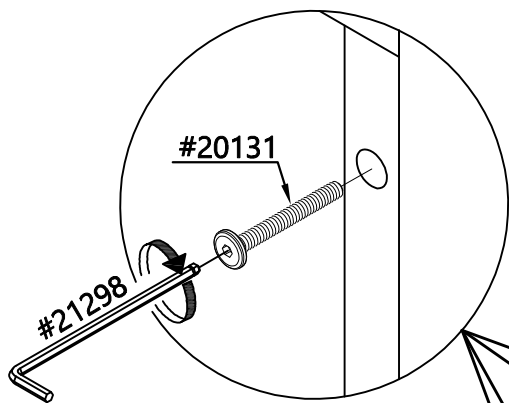

20010 (3*15mm)

12x

20829 (M4*20mm)

1x

22290 (29*26mm)

1x

21298 (110*30*4mm)

1x

20611

4x

20579 (ø8*30mm)

8x

20131 (M6*50mm)
4x

21422 (4*30mm)
4x

20124 (M6*30mm)
3x

21422 (4*30mm)
3x

12x
#20010 (3*15mm)

4x
21422 (4*30mm)

1x  20867 (4*25mm)

1x  20829 (M4*20mm)

1x  22290 (29*26mm)

ENGLISH

Thank you for your purchase from Maxwood Furniture. We hope you and your kids will love it!
Please keep these assembly instructions for future reference.