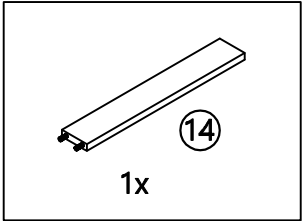

20675 (37*24*16mm)

6x

22288 (Power socket)

1x

21422 (4*30mm)

25x

20867 (4*25mm)

1x

20010 (3*15mm)

12x

20829 (M4*20mm)

1x

22290 (29*26mm)

1x

21298 (110*30*4mm)

1x

20611

4x

20579 (ø8*30mm)

8x

20131 (M6*50mm)
4x

21422 (4*30mm)
4x

20124 (M6*30mm)
3x

21422 (4*30mm)
3x

12x
#20010 (3*15mm)

4x
21422 (4*30mm)

1x  20867 (4*25mm)

1x  20829 (M4*20mm)

1x  22290 (29*26mm)

ENGLISH

Thank you for your purchase from Maxwood Furniture. We hope you and your kids will love it!
Please keep these assembly instructions for future reference.