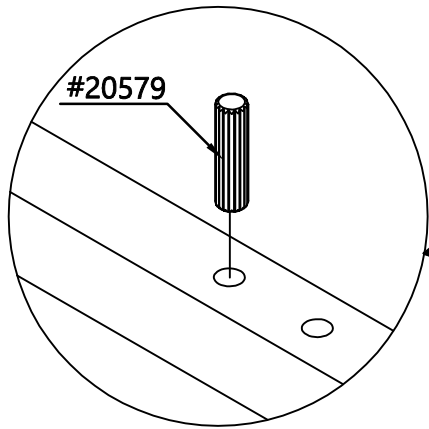

20675 (37*24*16mm)

6x

22288 (Power socket)

1x

21422 (4*30mm)

25x

20867 (4*25mm)

1x

20010 (3*15mm)

12x

20829 (M4*20mm)

1x

22290 (29*26mm)

1x

21298 (110*30*4mm)

1x

20611

4x

20579 (ø8*30mm)

8x

20131 (M6*50mm)
4x

21422 (4*30mm)
4x

20124 (M6*30mm)
3x

21422 (4*30mm)
3x

12x
#20010 (3*15mm)

4x
21422 (4*30mm)

1x  20867 (4*25mm)

1x  20829 (M4*20mm)

1x  22290 (29*26mm)

ENGLISH

Thank you for your purchase from Maxwood Furniture. We hope you and your kids will love it!
Please keep these assembly instructions for future reference.