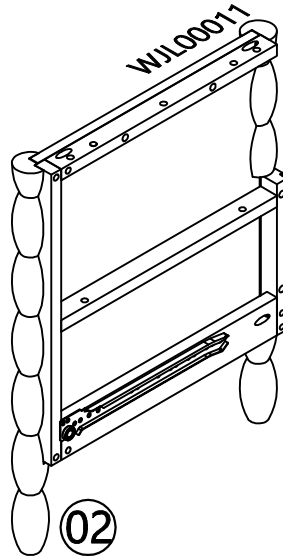

3900158000

01

1x

02

1x

03

1x

04

3x

05

1x

06

1x

07

1x

09

1x

10

1x

11

1x

12

1x

13

1x

14

1x