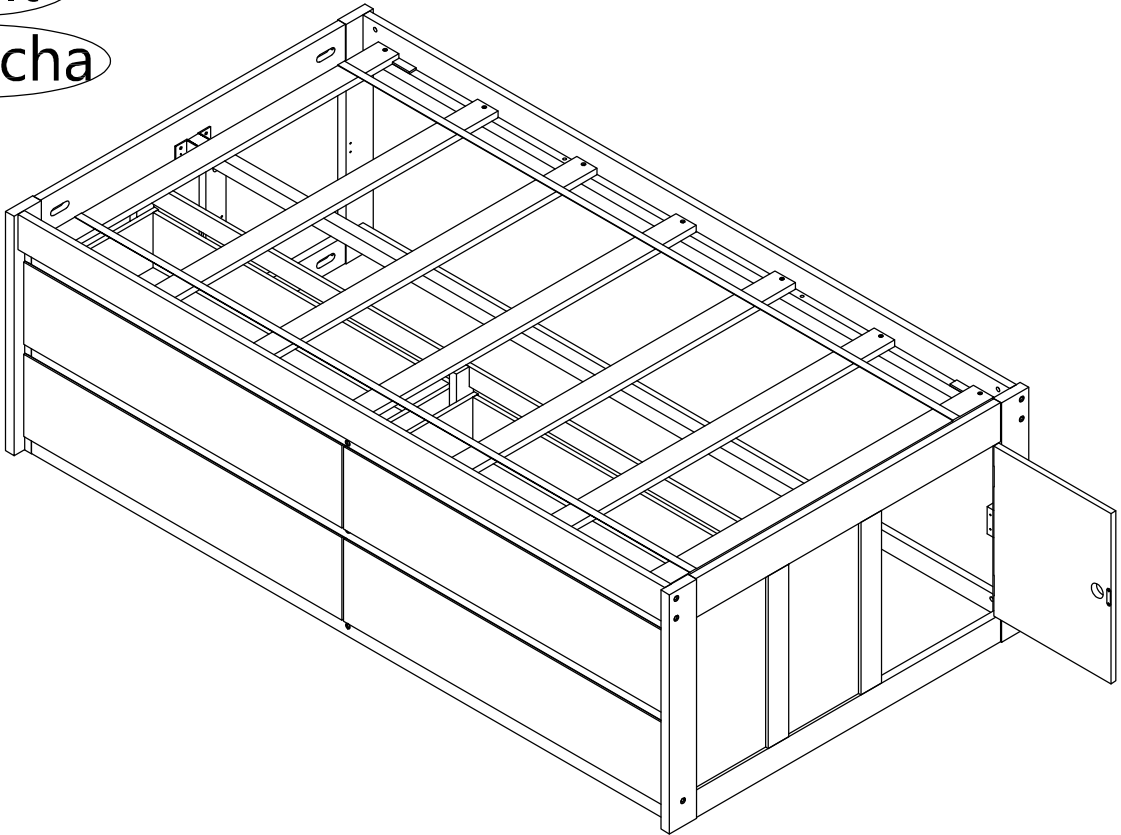

IF YOUR ORDER IS NOT PERFECT, OR IF YOU WOULD LIKE ANY
ASSISTANCE; PLEASE FEEL FREE TO CONTACT US:

CUSTOMERCARE@MAXWOODFURNITURE.COM

843 738 2438

WE ARE HAPPY TO HELP!

1500117400

Ver.04.24.2025

CAPTAIN BED, TWIN LIT CAPITAINE, JUMEAU CAMA CAPITÁN, INDIVIDUAL

Right

Droit

Derecha

Left

Gauche

Izquierda

1500117400

CAPTAIN BED, TWIN LIT CAPITAINE, JUMEAU CAMA CAPITÁN, INDIVIDUAL