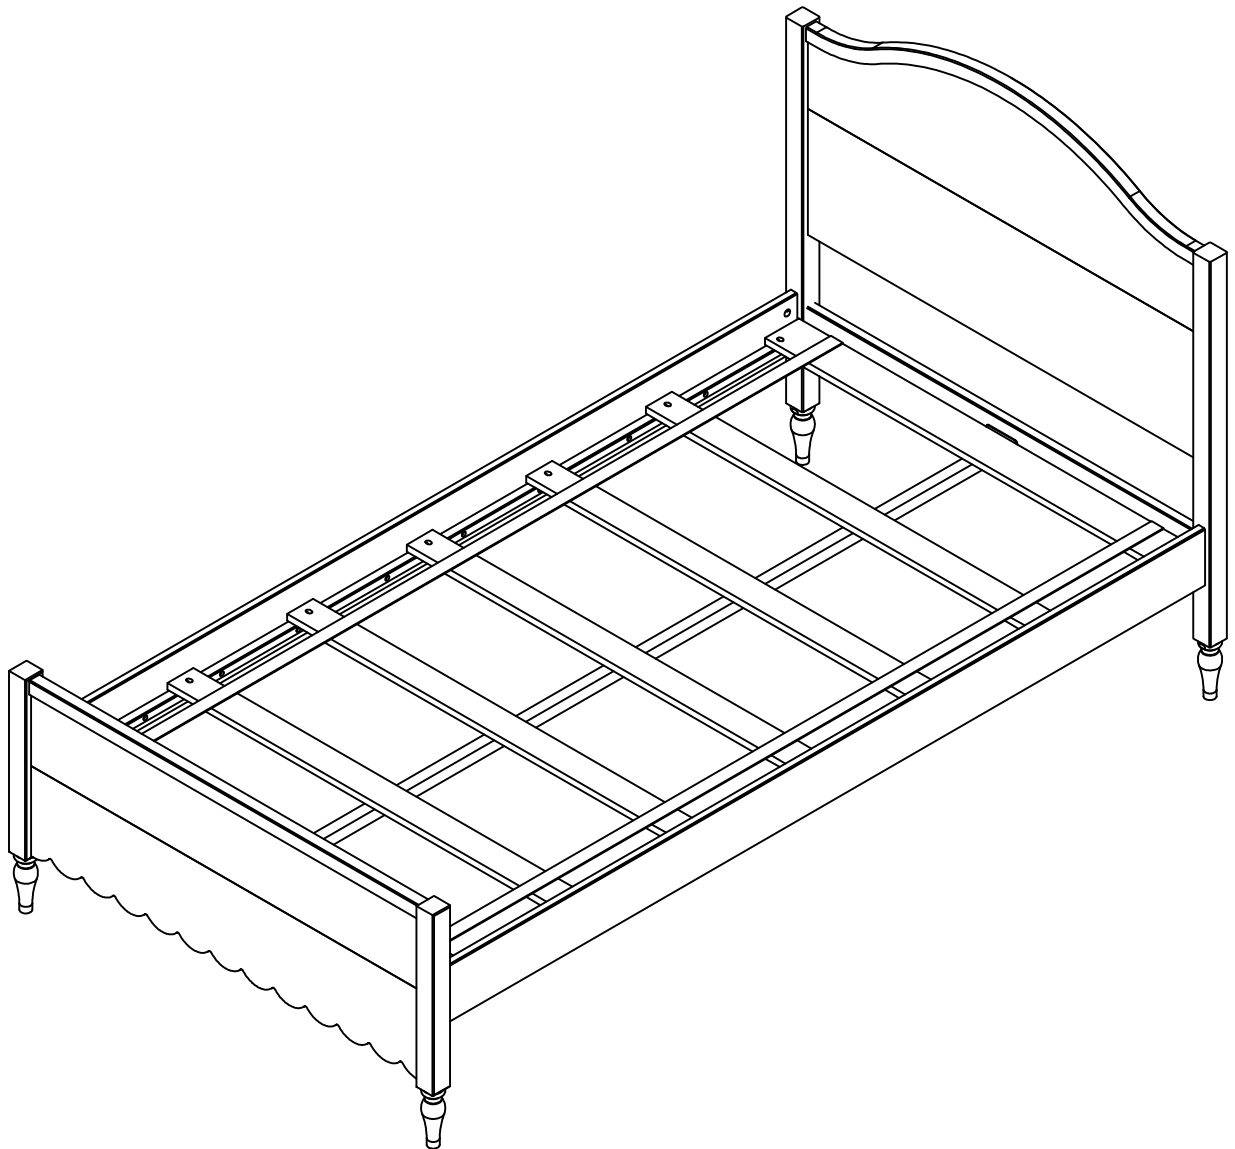

4200124900
TWIN BED
LIT JUMEAU
CAMA INDIVIDUAL

Ver.11.05.2025