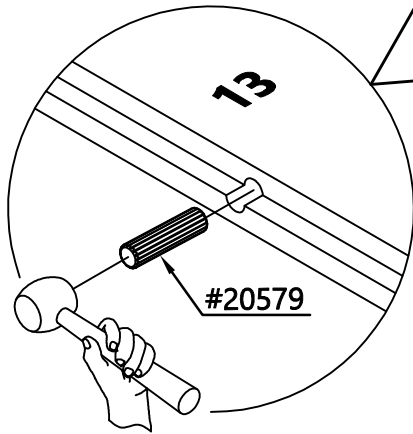

21799 (110*30*5mm)

1x

22272

1x

⚠ WARNING:

CHOKING HAZARD
Small Parts
Not for children under 3 years.
To be Assembled by an Adult

⚠ ATTENTION:

RISQUE D'ÉTOUFFEMENT
Petites parties
Ne convient pas aux enfants de moins de 3 ans.
Doit être assemblé par un adulte

⚠ ADVERTENCIA

PELIGRO DE ASFIXIA
Partes pequeñas
No apta para niños menores de 3 años
A ser ensamblado por un adulto

Not Included
Non Inclus
No Incluido

20428 (M6*25mm)
6x

20579 (ø8*30mm)
8x

20579 (φ8*30mm)
8x

2x  20012 (3*19mm)

21422 (4*30mm)
2x

21422 (4*30mm)
2x

21422 (4*30mm)
2x

21422 (4*30mm)
8x

ENGLISH

Thank you for your purchase from Maxwood Furniture. We hope you and your kids will love it!
Please keep these assembly instructions for future reference.