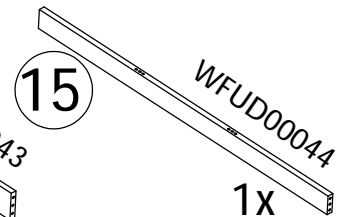

1500217400