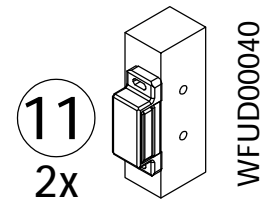

1500217400