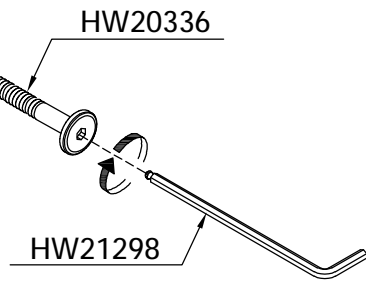

HW21296

HW20336

HW21298