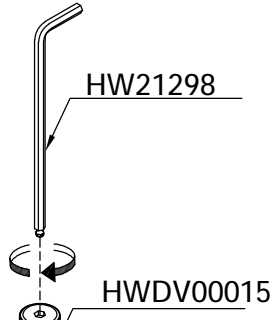

1

A

HW20055 (4*30mm)
4x

A diagram of a screw labeled 'HW20055 (4*30mm)'. The screw has a Phillips head and a length of 30mm. The quantity '4x' is indicated below the screw.

1

A

1

A

3x

HW20141(M6*35mm)

6x

HW20428(M6*25mm)

6x

HW20591(M6*13mm)

6x

HW21298 (4mm)

1x

2

2

2

HW20428 (M6 * 25mm)

6x

2

Right
Droit
Derecha