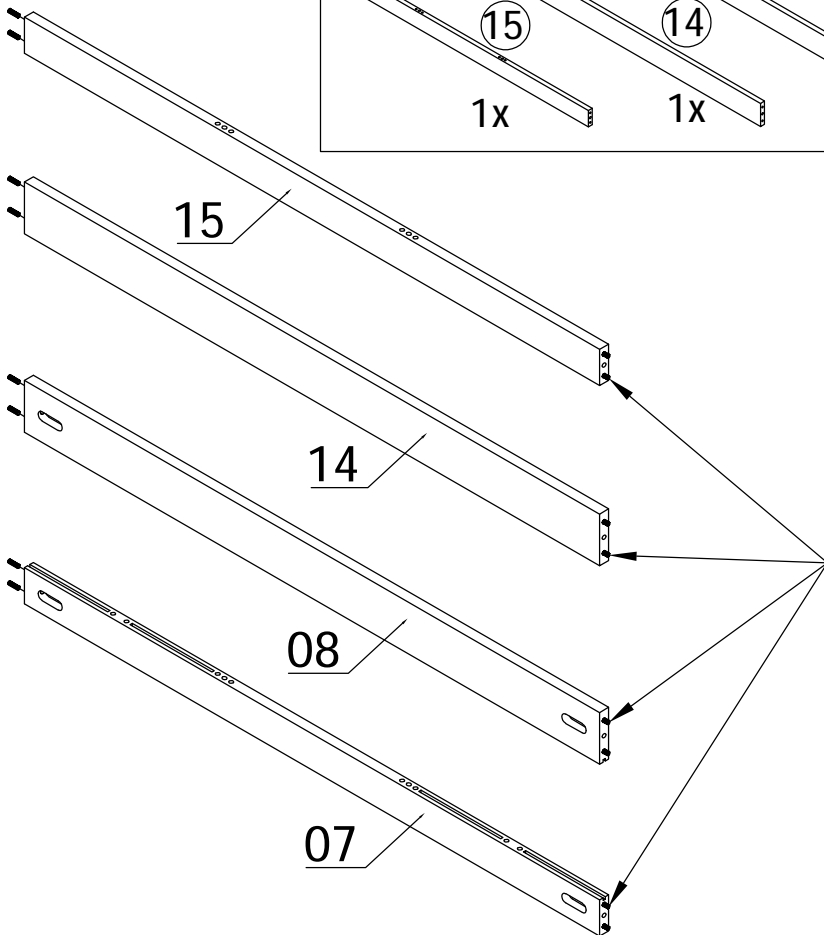

2x

HWDV00014

2x

HW21298 (4mm)

1x

HWDV00012 (φ10*40mm)

46x

1

1

A

HW20055 (4*30mm)
4x

A diagram of a screw labeled 'HW20055 (4*30mm)'. The screw has a Phillips head and a length of 30mm. The quantity '4x' is indicated below the screw.

1

A

1

A