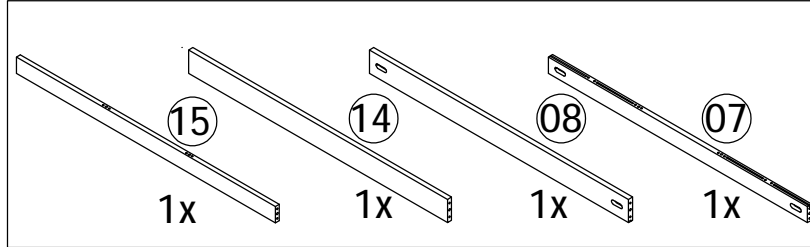

1

A

HW20055 (4*30mm)
4x

A diagram of a screw labeled 'HW20055 (4*30mm)'. The screw has a Phillips head and a length of 30mm. The quantity '4x' is indicated below the screw.

1

A

1

A