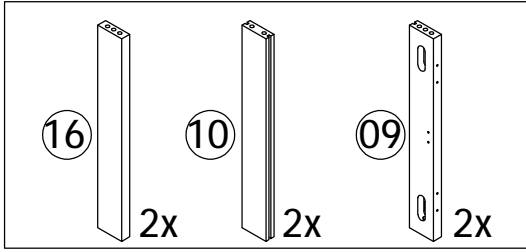

1

A

HW20055 (4*30mm)
4x

A diagram of a screw labeled 'HW20055 (4*30mm)'. The screw has a Phillips head and a length of 30mm. The quantity '4x' is indicated below the screw.

1

A

1

A