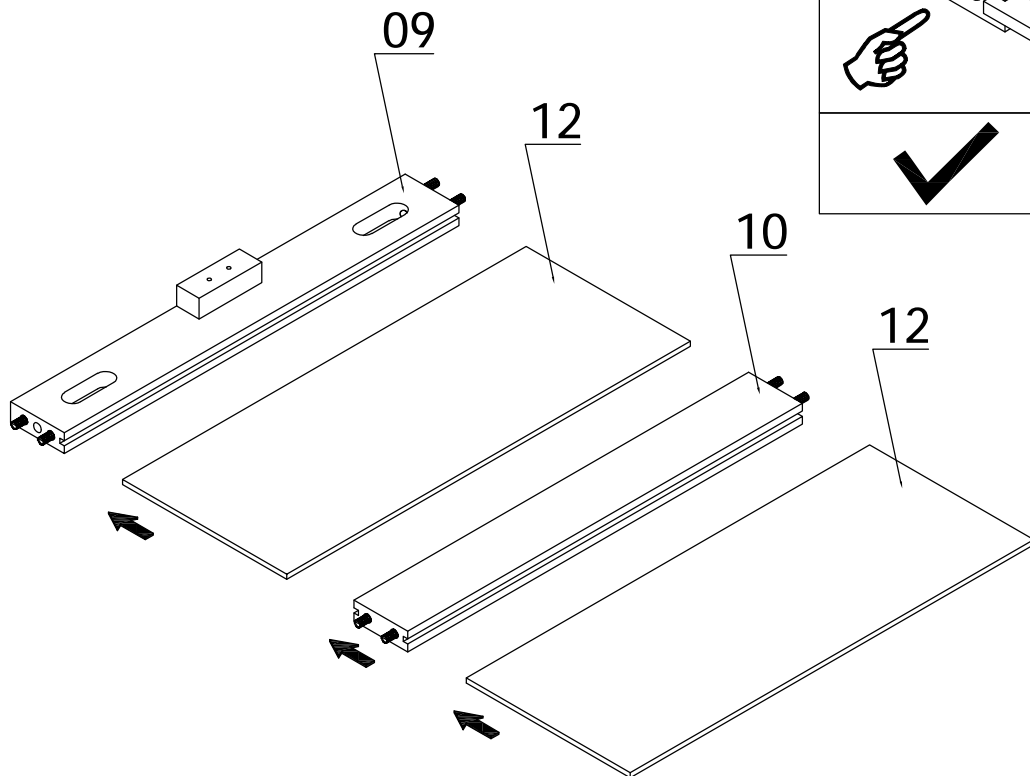

1

A

HW20055 (4*30mm)
4x

A diagram of a screw labeled 'HW20055 (4*30mm)'. The screw has a Phillips head and a length of 30mm. The quantity '4x' is indicated below the screw.

1

A

1

A