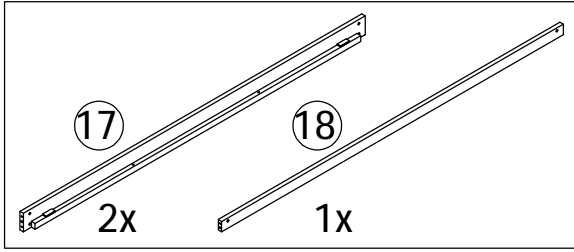

1

HWDV00012(Ø10*40mm)

6x