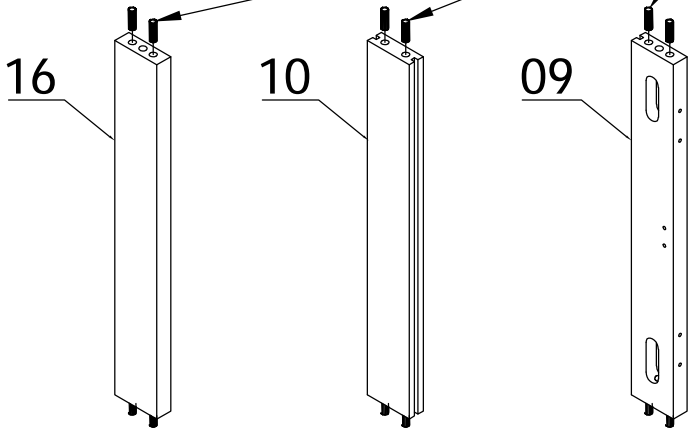

1

A

HW20055 (4*30mm)
4x

A diagram of a screw labeled 'HW20055 (4*30mm)'. The screw has a Phillips head and a length of 30mm. The quantity '4x' is indicated below the screw.

1

A

1

A