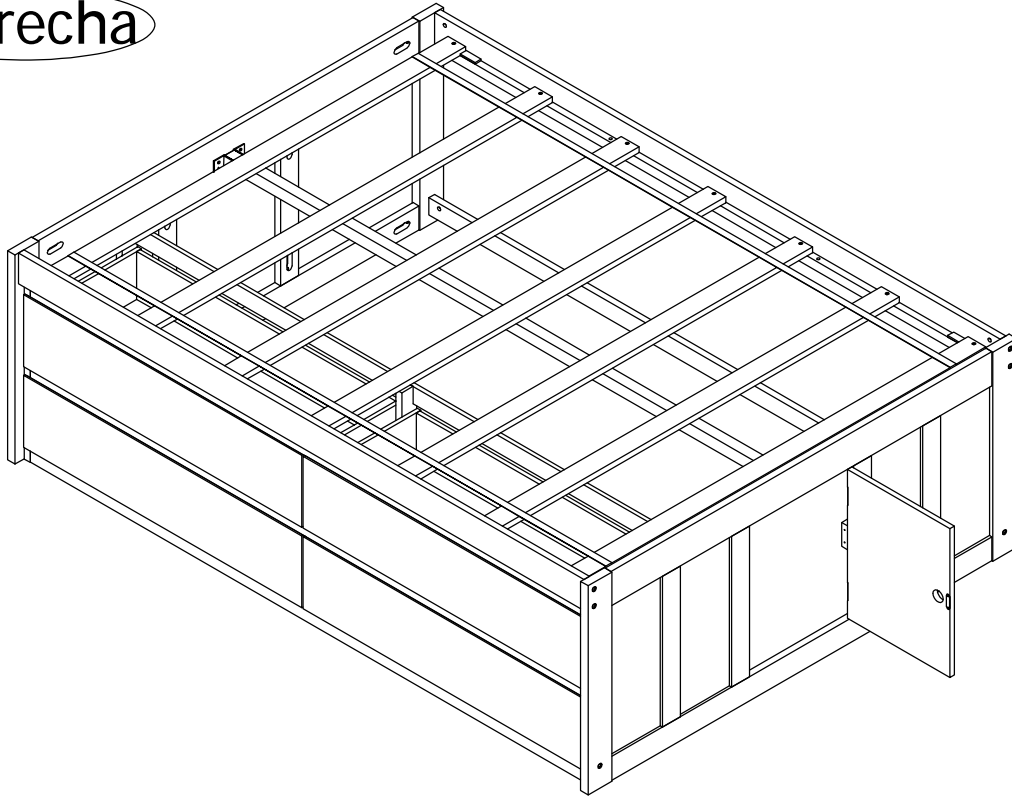

IF YOUR ORDER IS NOT PERFECT, OR IF YOU WOULD LIKE ANY
ASSISTANCE; PLEASE FEEL FREE TO CONTACT US:

CUSTOMERCARE@MAXWOODFURNITURE.COM

843 738 2438

WE ARE HAPPY TO HELP!

1500217400

Ver.04.24.2025

CAPTAIN BED, FULL
LIT CAPITAINE, DOUBLE
CAMA CAPITÁN, DOBLE

Right

Droit

Derecha

Left

Gauche

Izquierda

1500217400

CAPTAIN BED, FULL
LIT CAPITAINE, DOUBLE
CAMA CAPITÁN, DOBLE