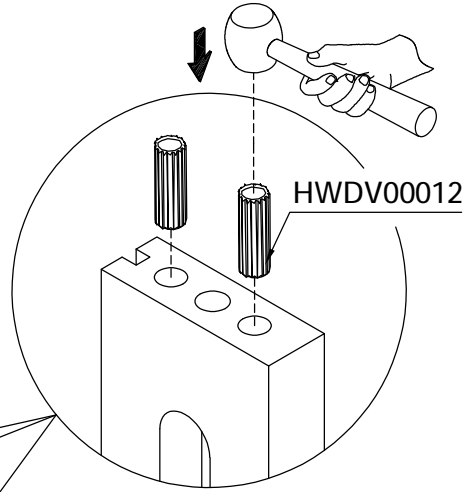

1

A

HW20055 (4*30mm)
4x

A diagram of a screw labeled 'HW20055 (4*30mm)'. The screw has a Phillips head and a length of 30mm. The quantity '4x' is indicated below the screw.

1

A

1

A