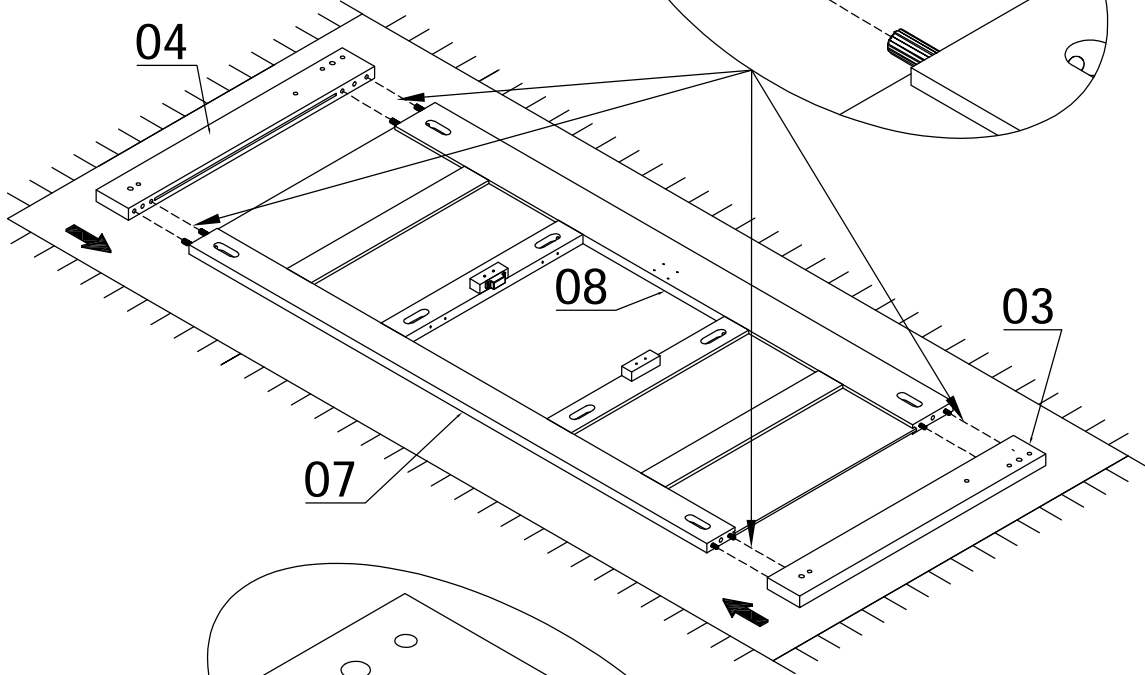

1

A

HW21296

HW20336

HW21298