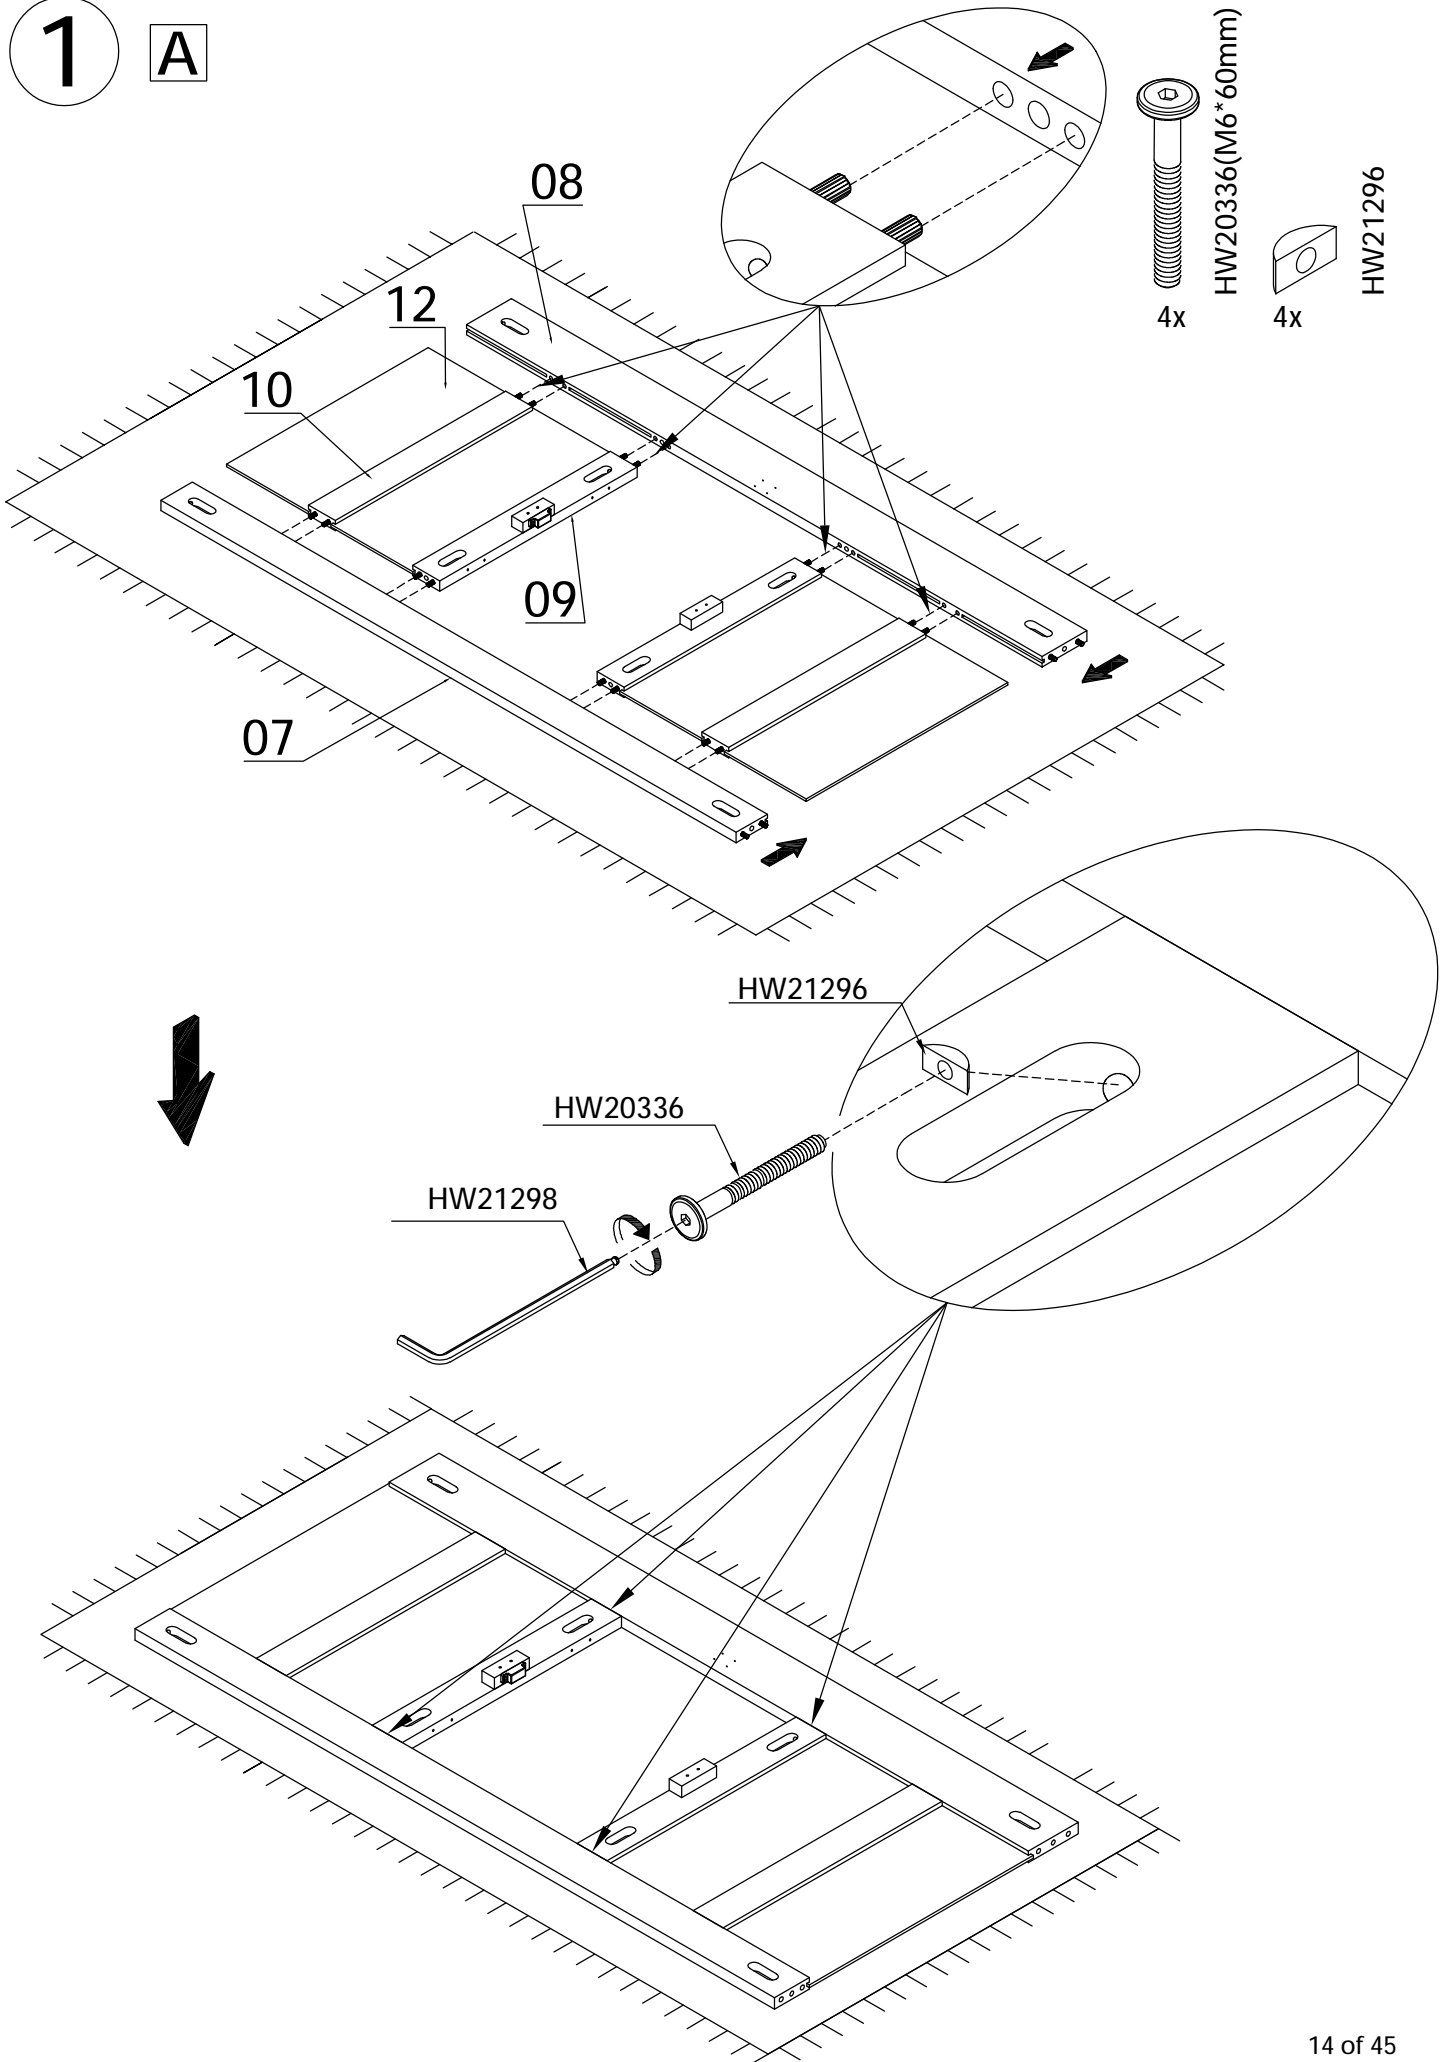

1

A

HW20055 (4*30mm)
4x

A diagram of a screw labeled 'HW20055 (4*30mm)'. The screw has a Phillips head and a length of 30mm. The quantity '4x' is indicated below the screw.

1

A

1

A