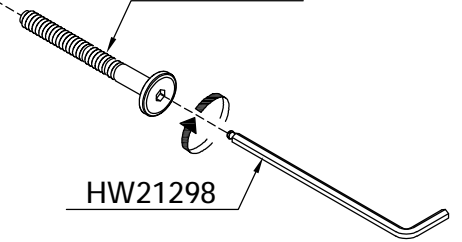

HW21296

HW20336