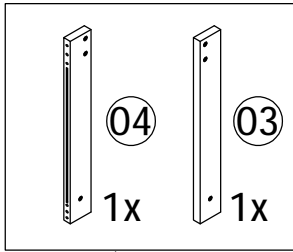

1

A

HW21296

HW20336

HW21298