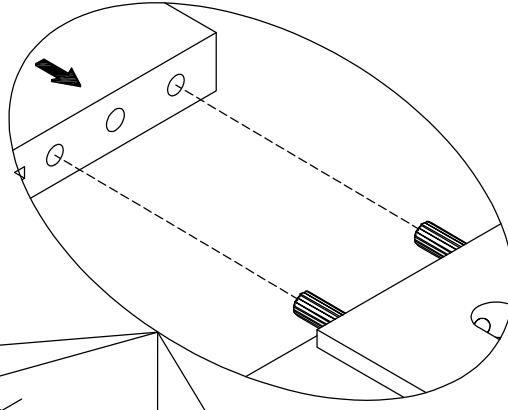

1

A

HW21296

HW20336

HW21298