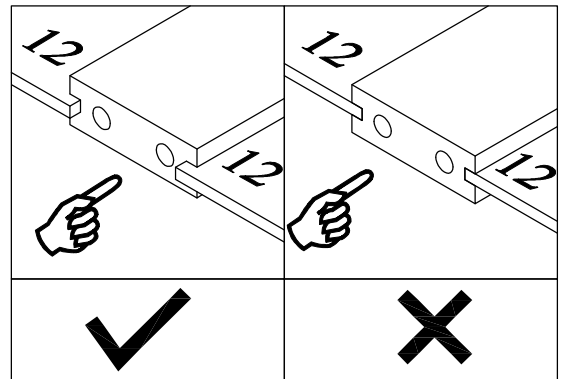

1

A

HW20055 (4*30mm)
4x

A diagram of a screw labeled 'HW20055 (4*30mm)'. The screw has a Phillips head and a length of 30mm. The quantity '4x' is indicated below the screw.

1

A

1

A