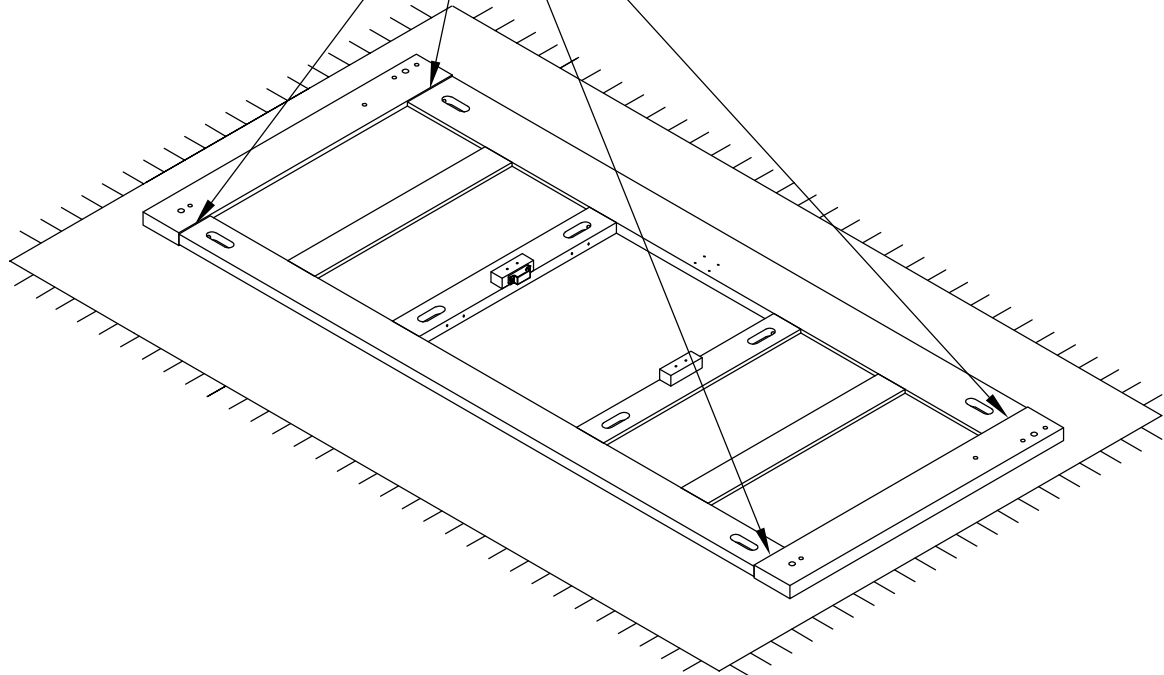

HW21296

HW20336

HW21298