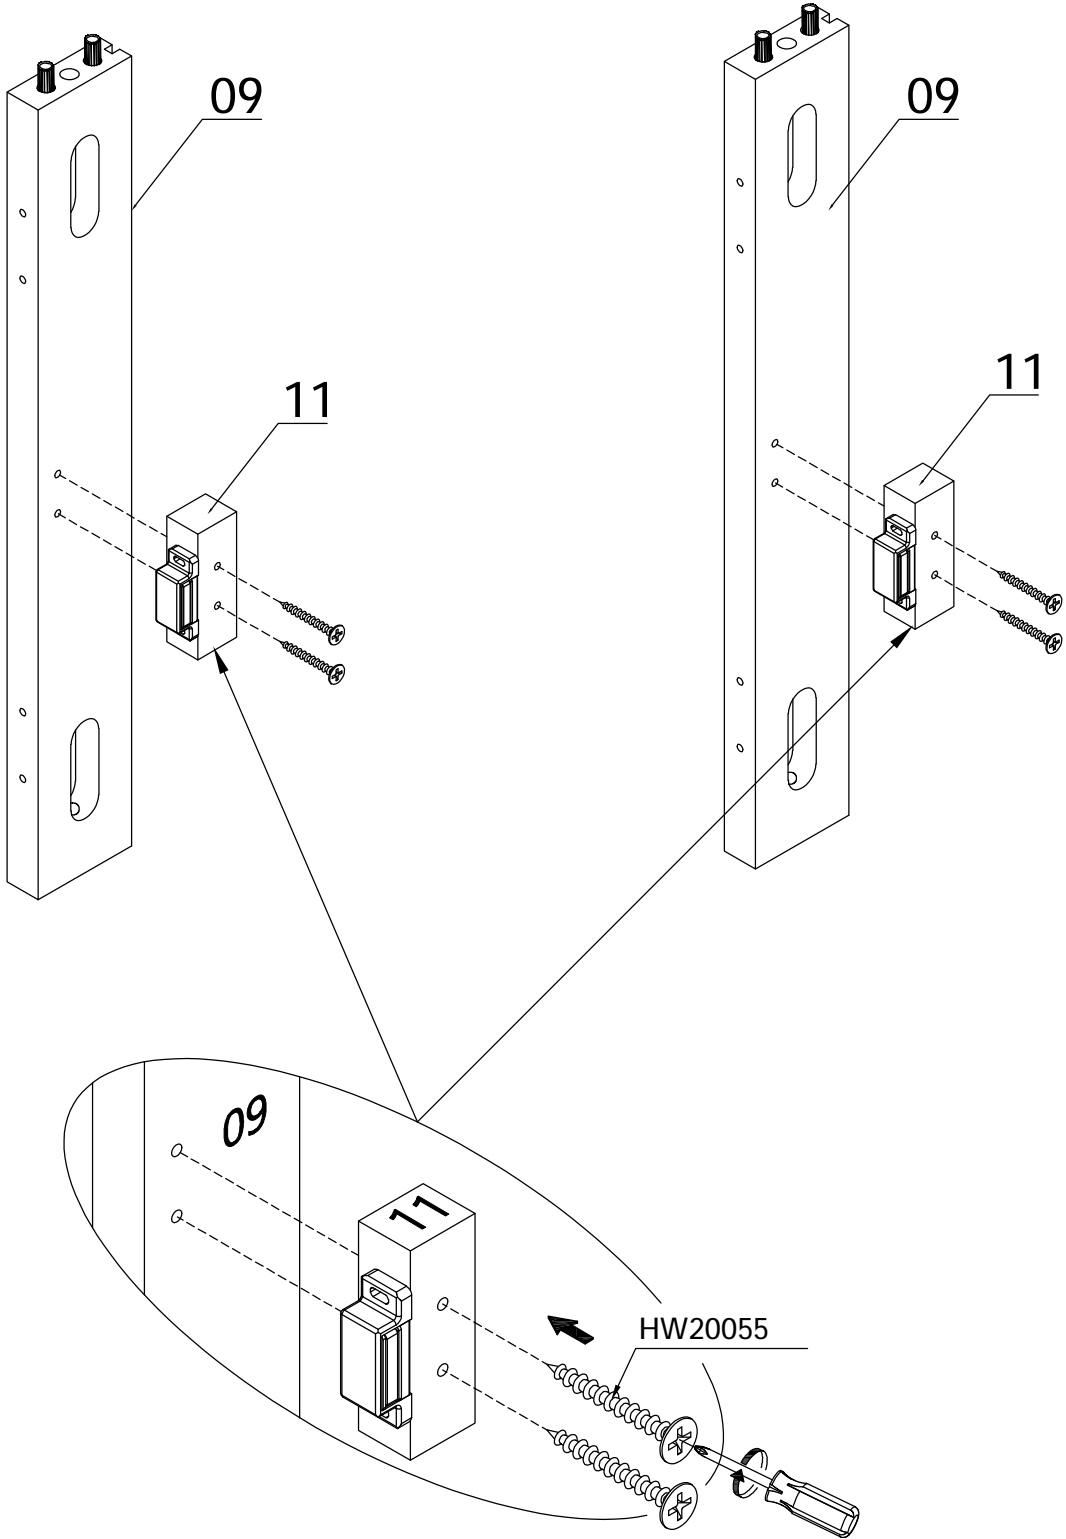

1

A

HW20055 (4*30mm)
4x

A diagram of a screw labeled 'HW20055 (4*30mm)'. The screw has a Phillips head and a length of 30mm. The quantity '4x' is indicated below the screw.

1

A

1

A