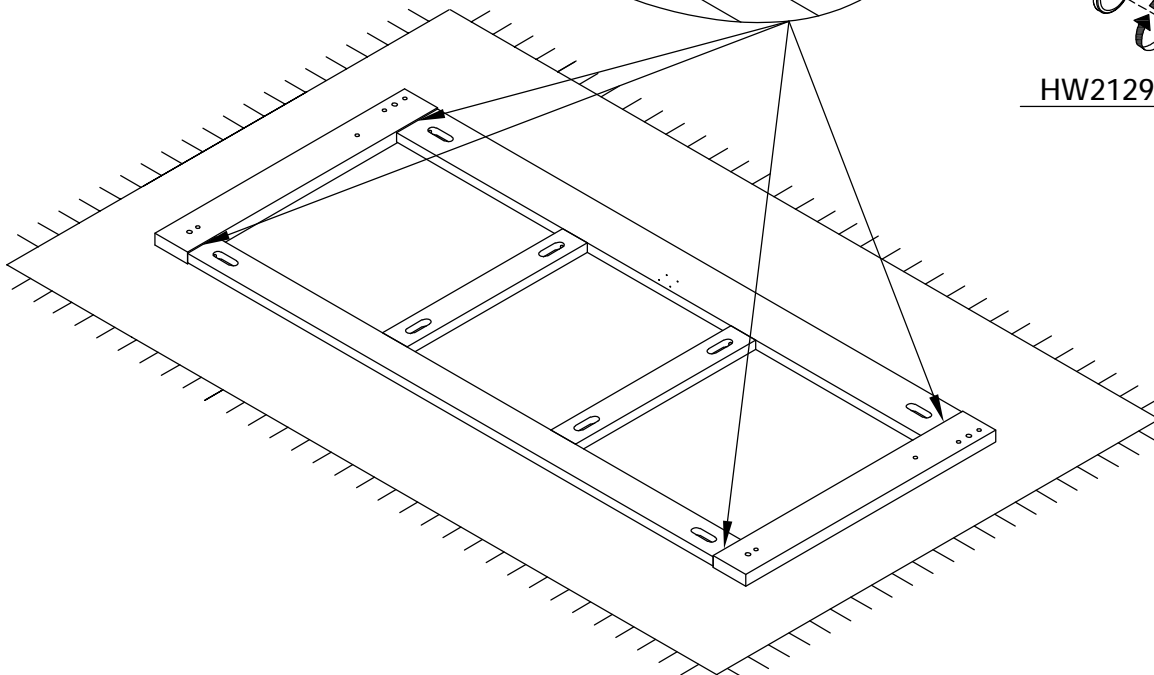

HW21296

HW20336