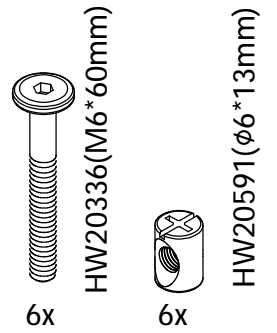

1

A

HW20055 (4*30mm)
4x

A diagram of a screw labeled 'HW20055 (4*30mm)'. The screw has a Phillips head and a length of 30mm. The quantity '4x' is indicated below the screw.

1

A

1

A

02

Left

Gauche

Izquierda

2

HW20336(M6*60mm)

6x

HWDV00015(M6*45mm)

3x

HW20141(M6*35mm)

6x

HW20428(M6*25mm)

6x

HW20591(M6*13mm)

6x

HW21298 (4mm)

1x

2

2

2

HW20428 (M6 * 25mm)

6x

2

Right
Droit
Derecha