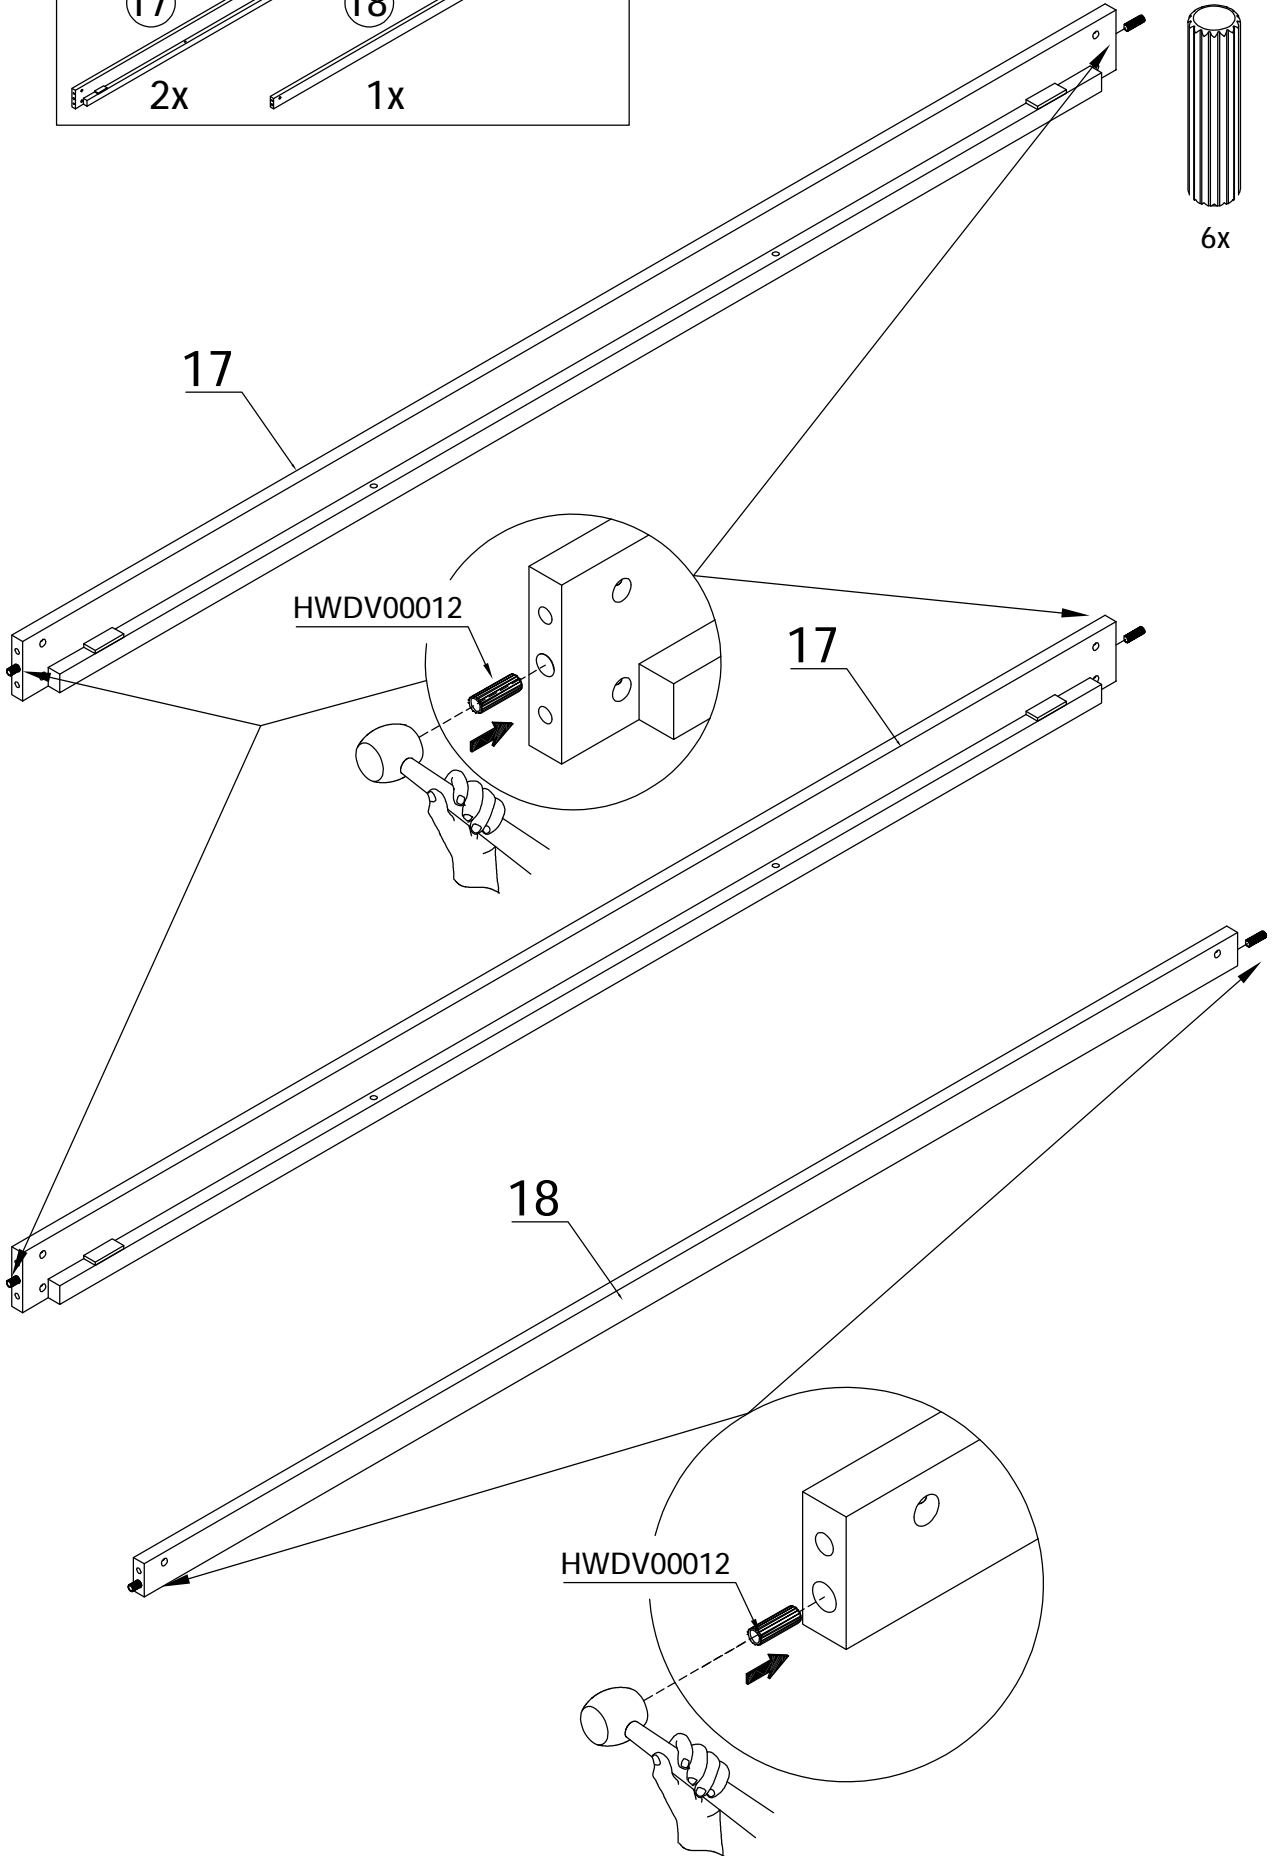

HWDV00012(Ø10*40mm)

6x