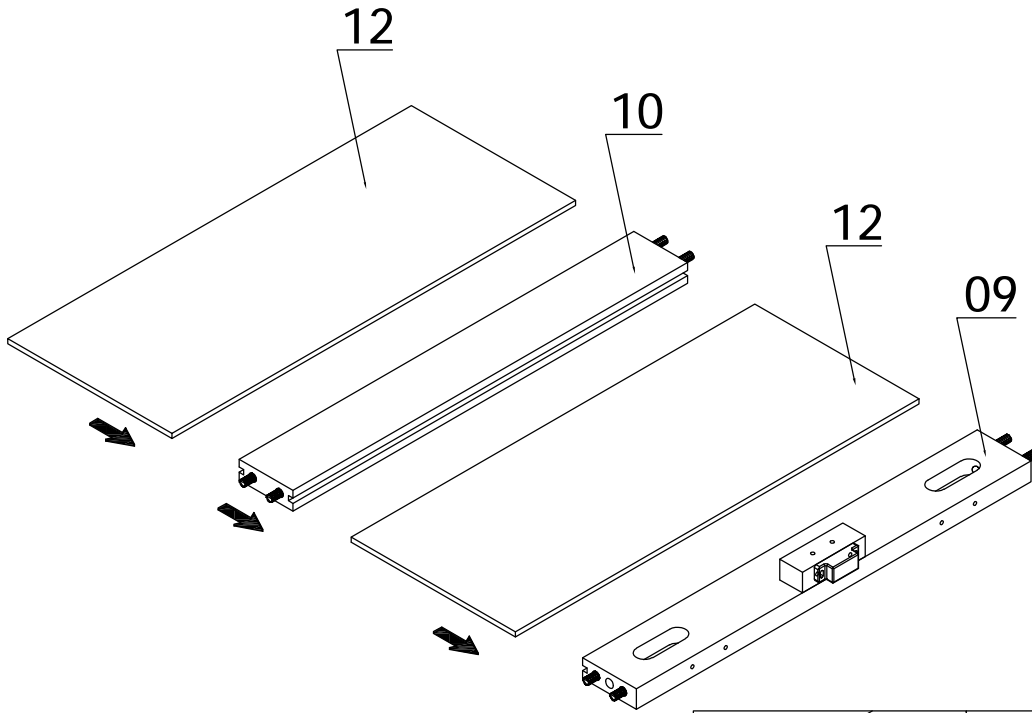

1

A

HW20055 (4*30mm)
4x

A diagram of a screw labeled 'HW20055 (4*30mm)'. The screw has a Phillips head and a length of 30mm. The quantity '4x' is indicated below the screw.

1

A

1

A