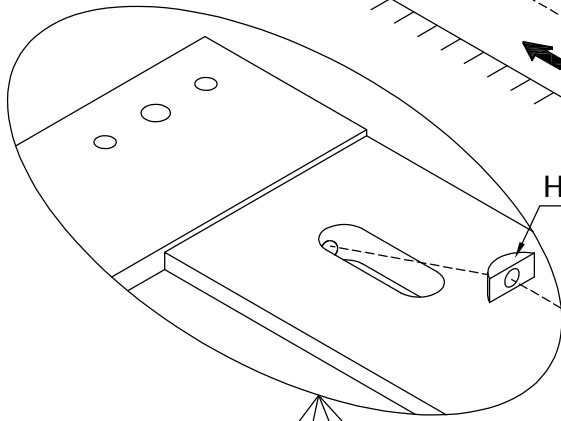

1

A

HW21296

HW20336

HW21298