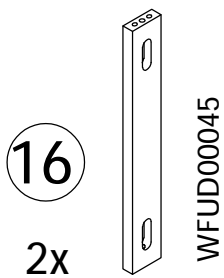

Right

Droit

Derecha

Left

Gauche

Izquierda

1500217400

CAPTAIN BED, FULL
LIT CAPITAINE, DOUBLE
CAMA CAPITÁN, DOBLE

1500217400

1500217400

1500217400

1500217400

HWDV00002 (M6*70mm)

10x

HW20336(M6*60mm)

22x

1

A

HW20055 (4*30mm)
4x

A diagram of a screw labeled 'HW20055 (4*30mm)'. The screw has a Phillips head and a length of 30mm. The quantity '4x' is indicated below the screw.

1

A

1

A