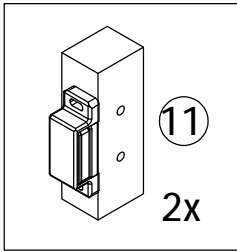

2x

HWDV00014

2x

HW21298 (4mm)

1x

HWDV00012 (φ10*40mm)

46x

1

1

A

HW20055 (4*30mm)
4x

A diagram of a screw labeled 'HW20055 (4*30mm)'. The screw has a Phillips head and a length of 30mm. The quantity '4x' is indicated below the screw.

1

A

1

A