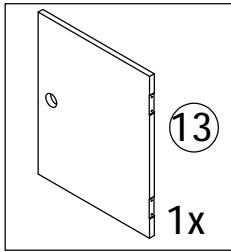

1

- HW20418 (3*12mm) 8x
- HW20020 1x
- HWDV00013 2x