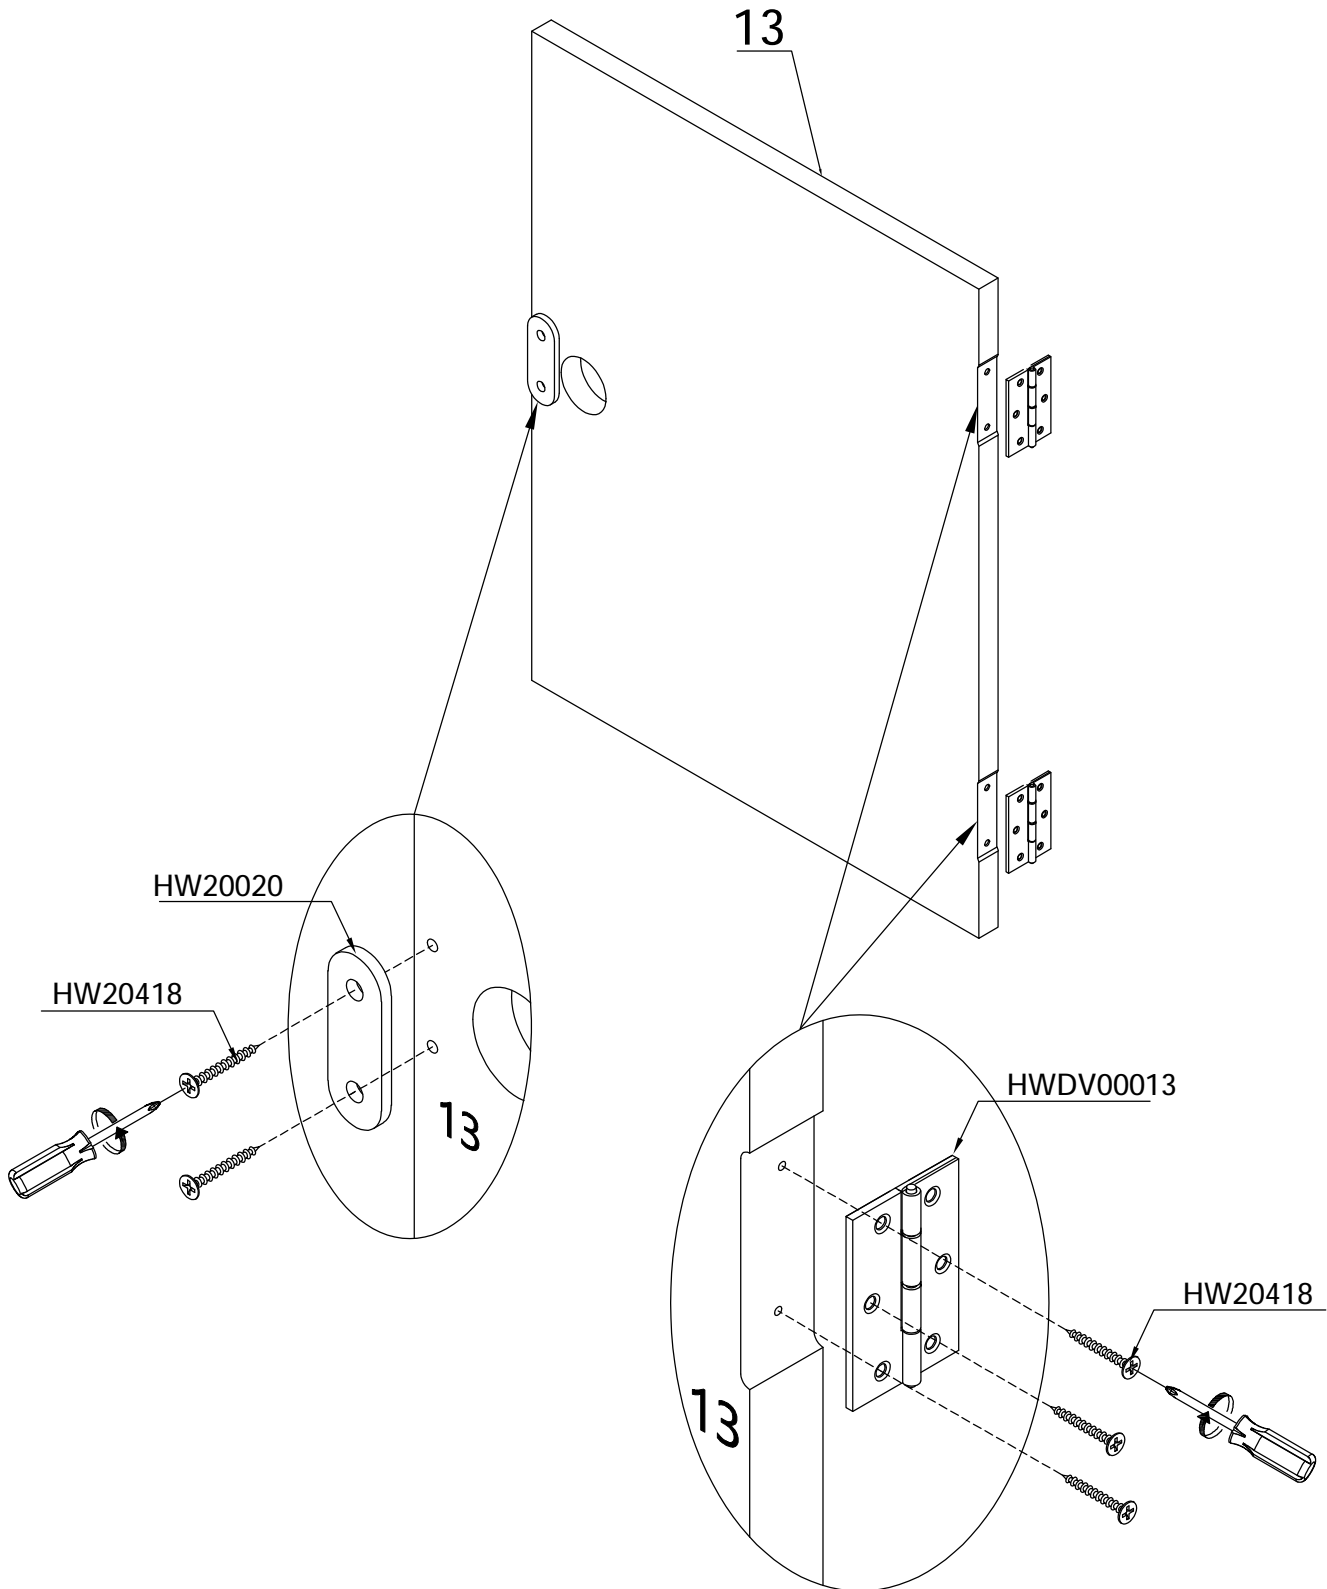

- HW20418 (3*12mm) 8x
- HW20020 1x
- HWDV00013 2x