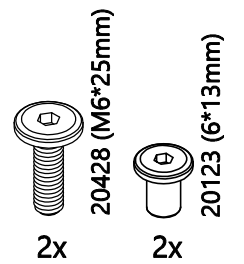

26x

20579 (ø8*30mm)

28x

21422 (4*30mm)

14x

20010 (3*15mm)

8x

20674 (45*76*25mm)

2x

20428 (M6*25mm)

2x

20123 (6*13mm)

2x

22402 (22*13*2mm)

18x

20129 (ø12*6*2mm)

Not Included
Non Inclus
No Incluido

- 

1x
- 20674(45*76*25mm)
- 

4x
- 20010 (3*15mm)

20579 (Ø8*30mm)
8x

21422 (4*30mm)
2x

21422 (4*30mm)
2x

21422 (4*30mm)
2x

21422 (4*30mm)
8x

ENGLISH

Thank you for your purchase from Maxwood Furniture. We hope you and your kids will love it!
Please keep these assembly instructions for future reference.

Important:

Safety is our number one concern – please follow these simple safety tips:
Remember to check and tighten bolts/hardware once every few month, as these may loosen with use over time.